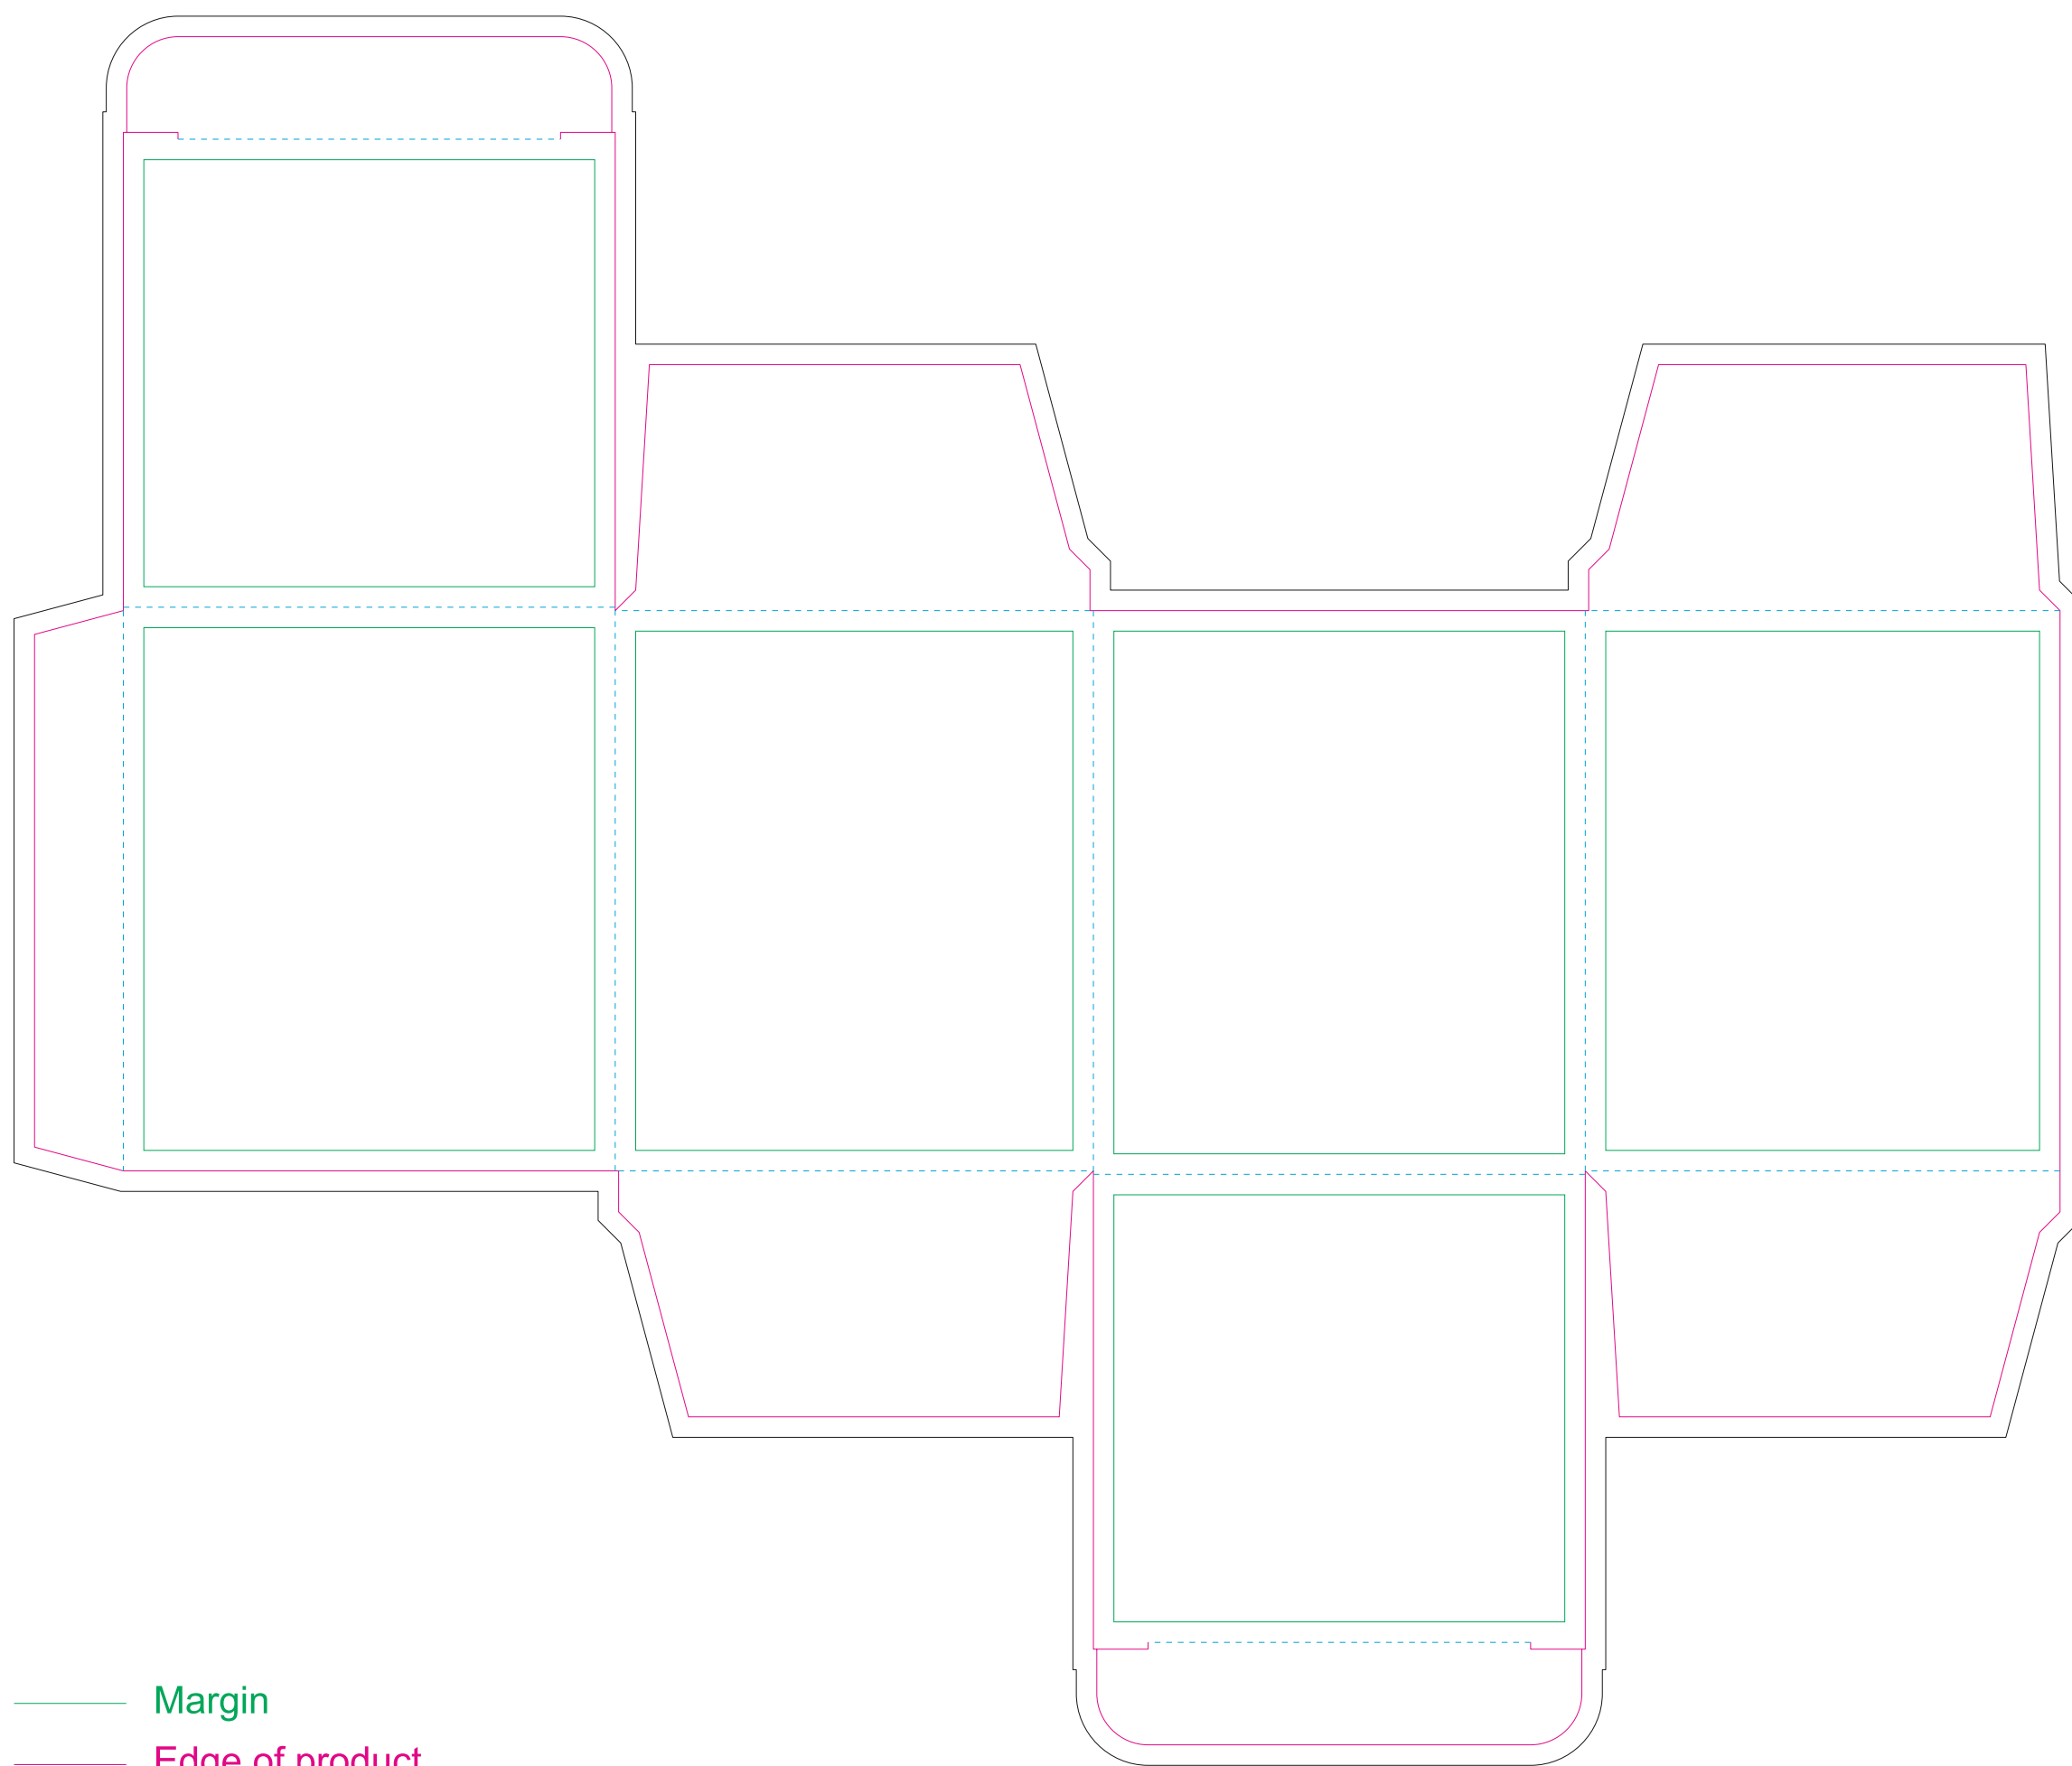

Paperboard box

- Margin
- Edge of product
- Bleed limit 3-3 mm (background must fill it)
- - - - - Fold line

resolution: min. 300 DPI
colours: CMYK
formats: TIFF, PDF, EPS, AI, CDR

The green line indicates the area all non-background object-texts, logos, etc.
The pink outline the maximum size of graphic visible on the product.
The black line indicates the size of the required graphics including bleed.
The blue line indicates the folding.