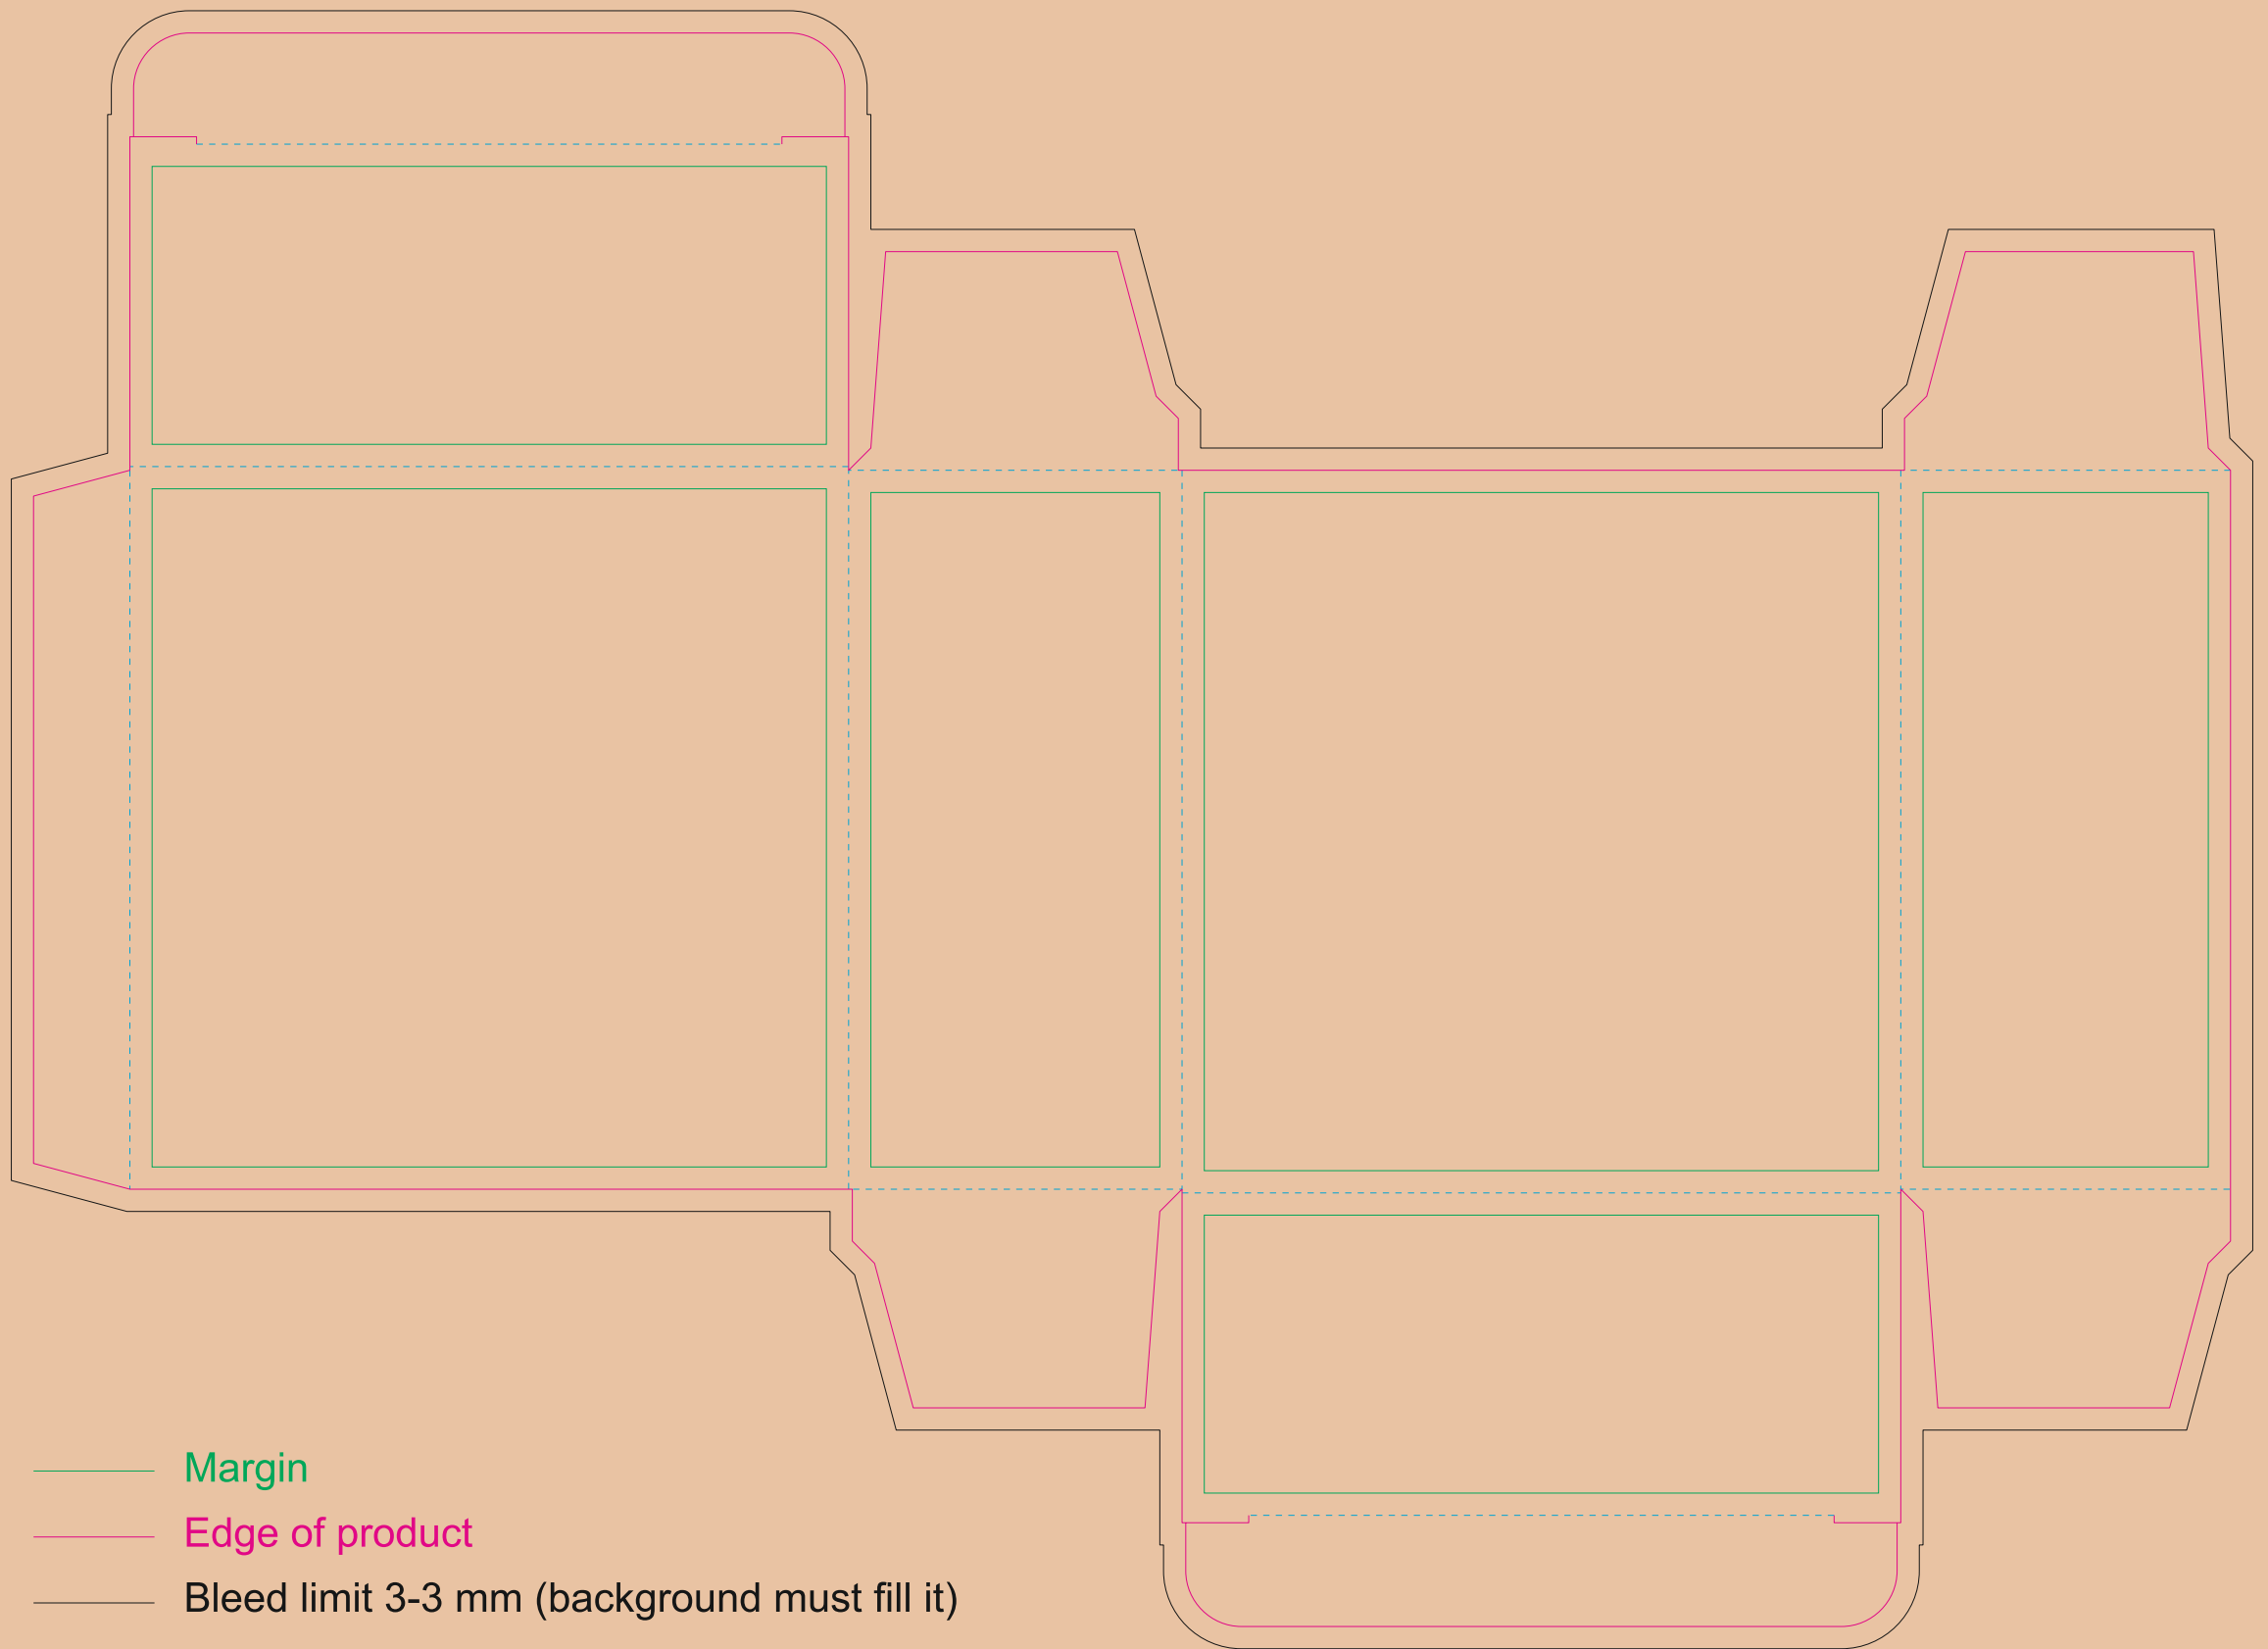

Kraft Paperboard box

resolution: min. 300 DPI
colours: CMYK
formats: TIFF, PDF, EPS, AI, CDR

The green line indicates the area all non-background object-texts, logos, etc.
The pink outline the maximum size of graphic visible on the product.
The black line indicates the size of the required graphics including bleed.
The blue line indicates the folding.