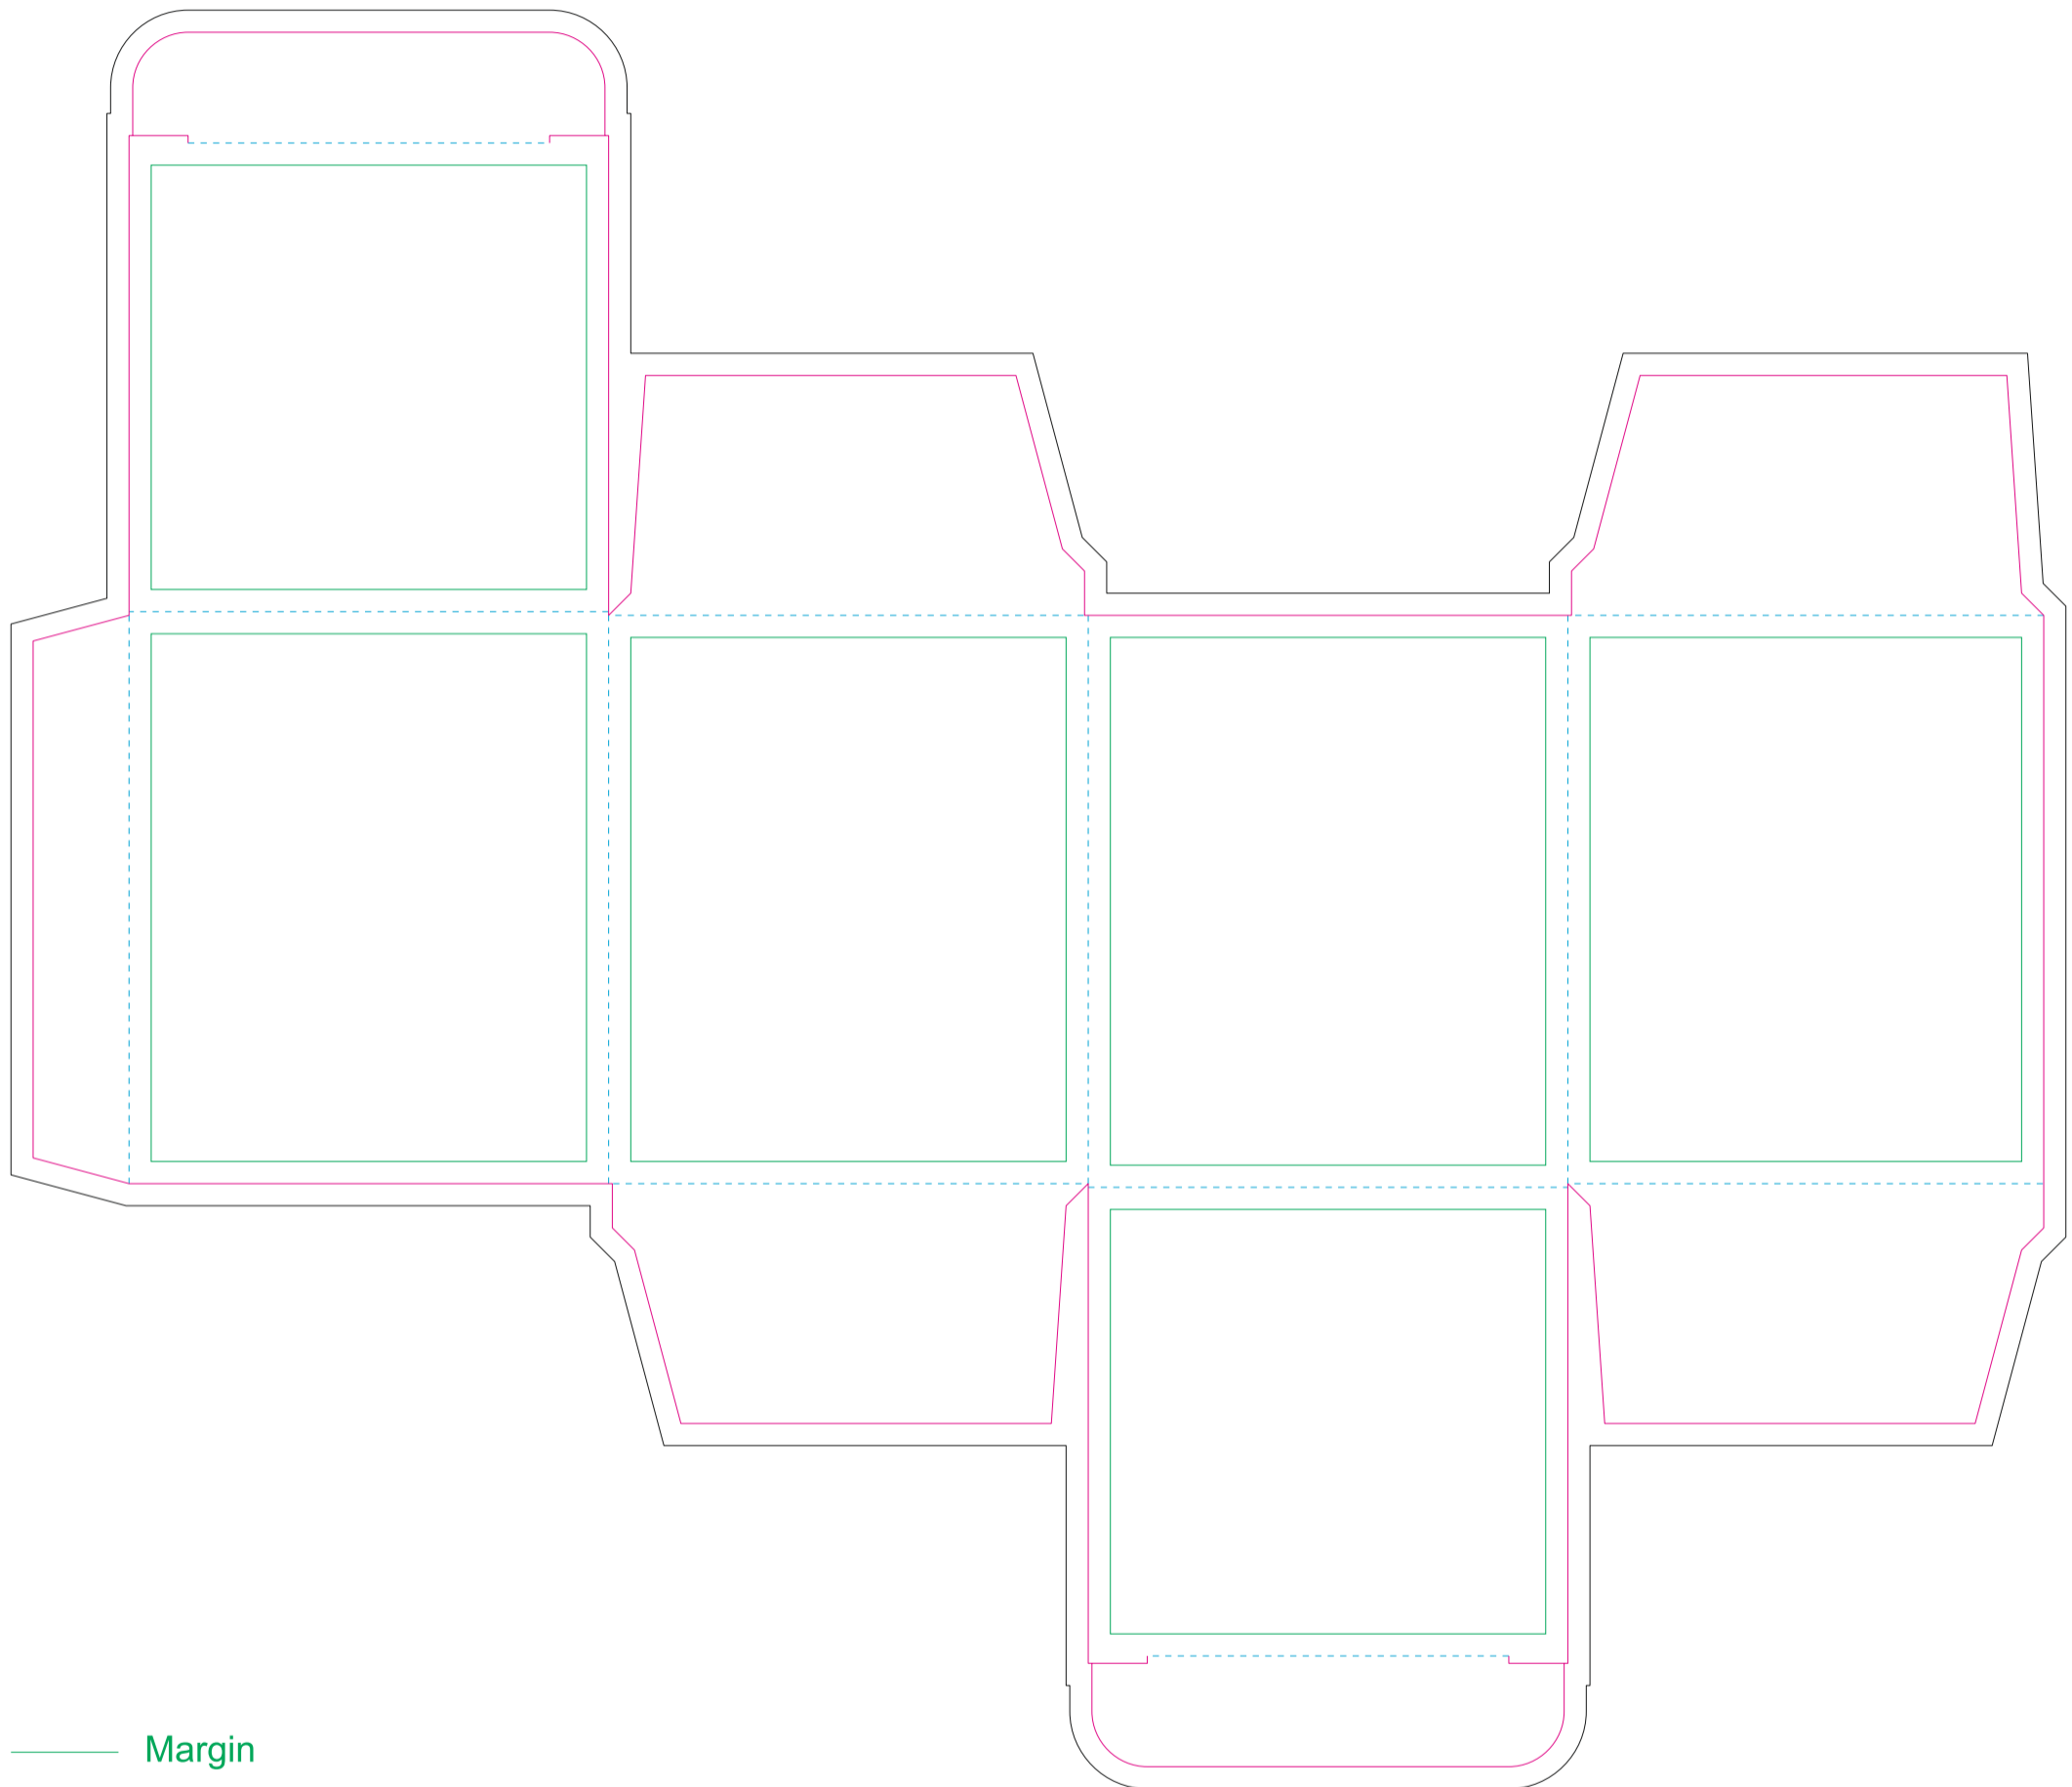

# Paperboard box

- Margin
- Edge of product
- Bleed limit 3-3 mm (background must fill it)
- - - - - Fold line

resolution: min. 300 DPI  
colours: CMYK  
formats: TIFF, PDF, EPS, AI, CDR

The green line indicates the area all non-background object-texts, logos, etc.  
The pink outline the maximum size of graphic visible on the product.  
The black line indicates the size of the required graphics including bleed.  
The blue line indicates the folding.