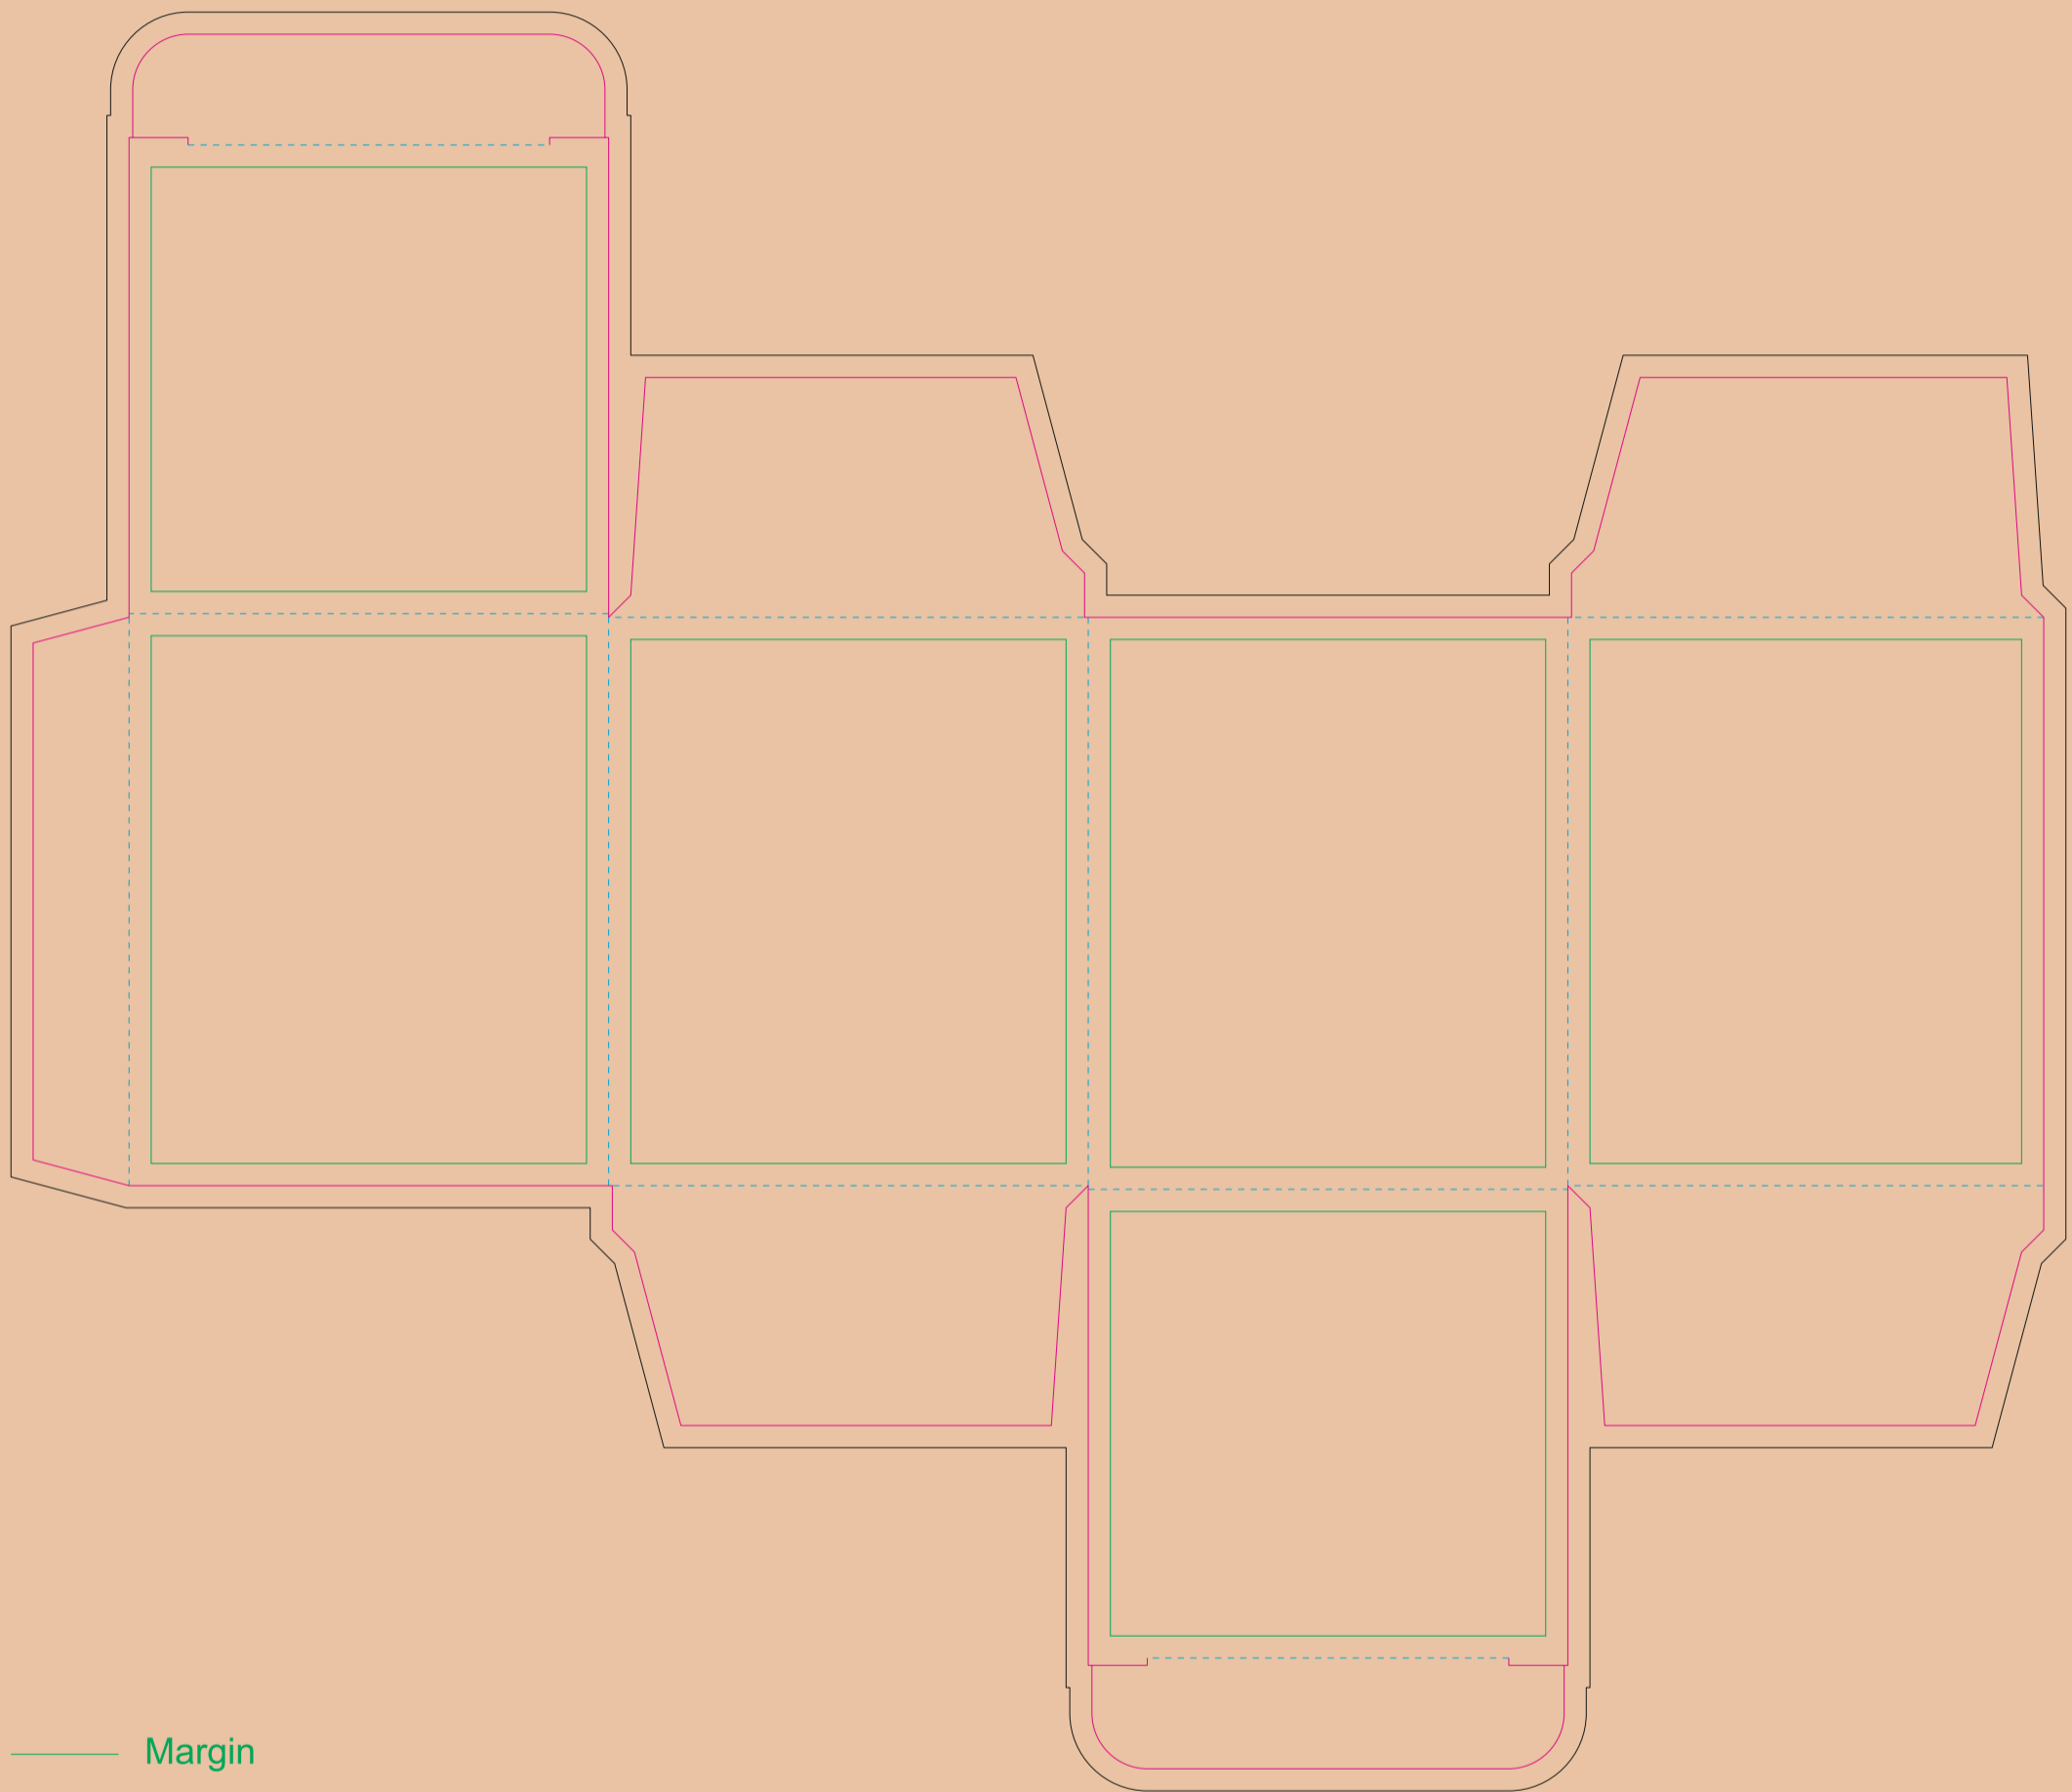

Kraft Paperboard box

- Margin
- Edge of product
- Bleed limit 3-3 mm (background must fill it)
- - - - - Fold line

resolution: min. 300 DPI
colours: CMYK
formats: TIFF, PDF, EPS, AI, CDR

The green line indicates the area all non-background object-texts, logos, etc.
The pink outline the maximum size of graphic visible on the product.
The black line indicates the size of the required graphics including bleed.
The blue line indicates the folding.