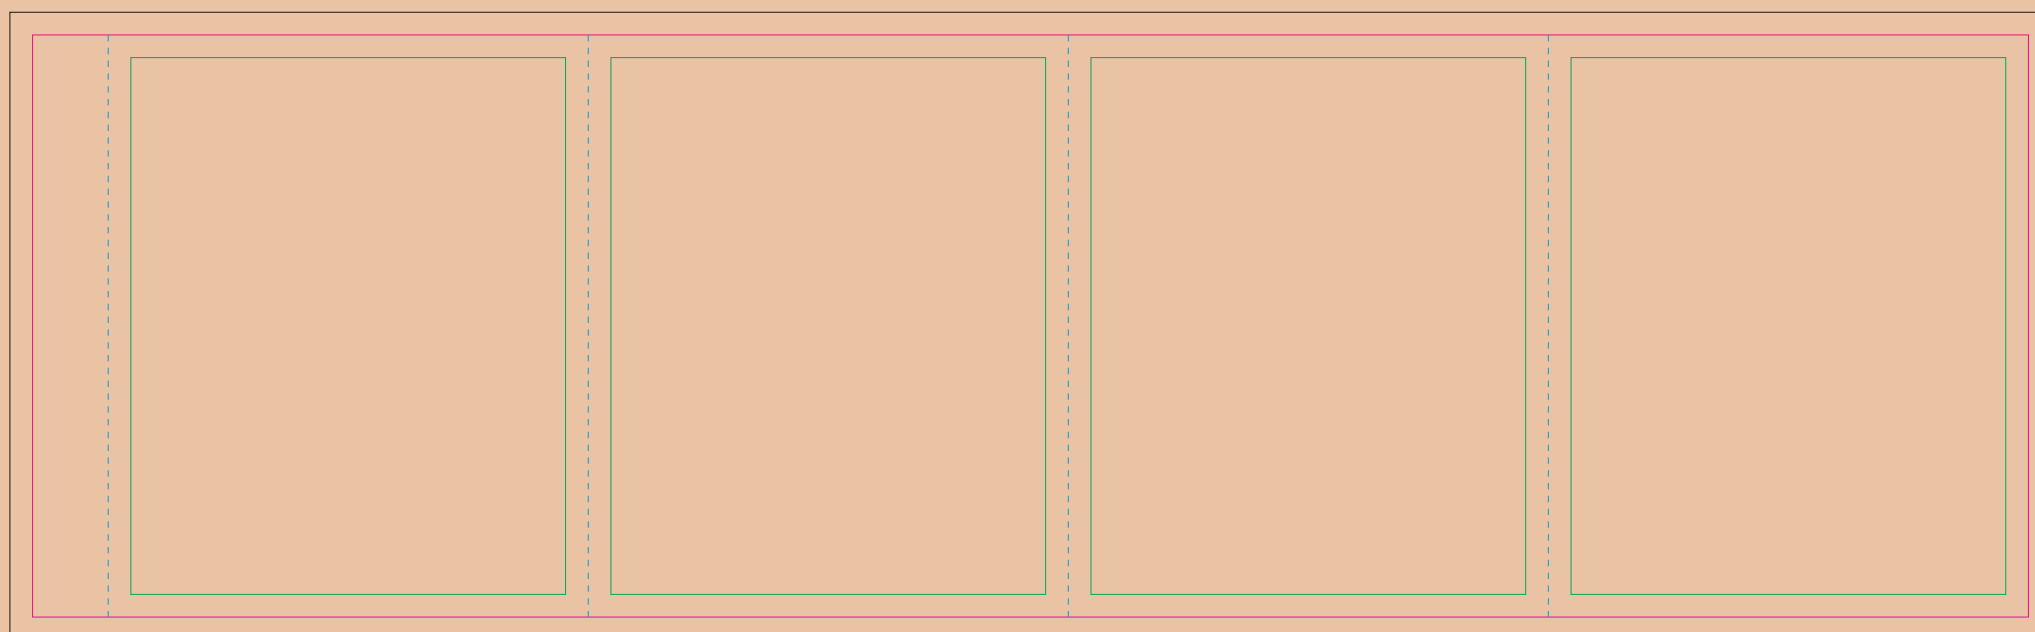

Kraft paper sleeve

The size of the paper sleeve is for reference only as product packaging size may vary.

BACK

FRONT

- Margin
- Edge of product
- Bleed limit 3-3 mm (background must fill it)
- Fold line

resolution: min. 300 DPI
colours: CMYK
formats: TIFF, PDF, EPS, AI, CDR

The green line indicates the area all non-background object-texts, logos, etc.
The pink outline the maximum size of graphic visible on the product.
The black line indicates the size of the required graphics including bleed.
The blue line indicates the folding.