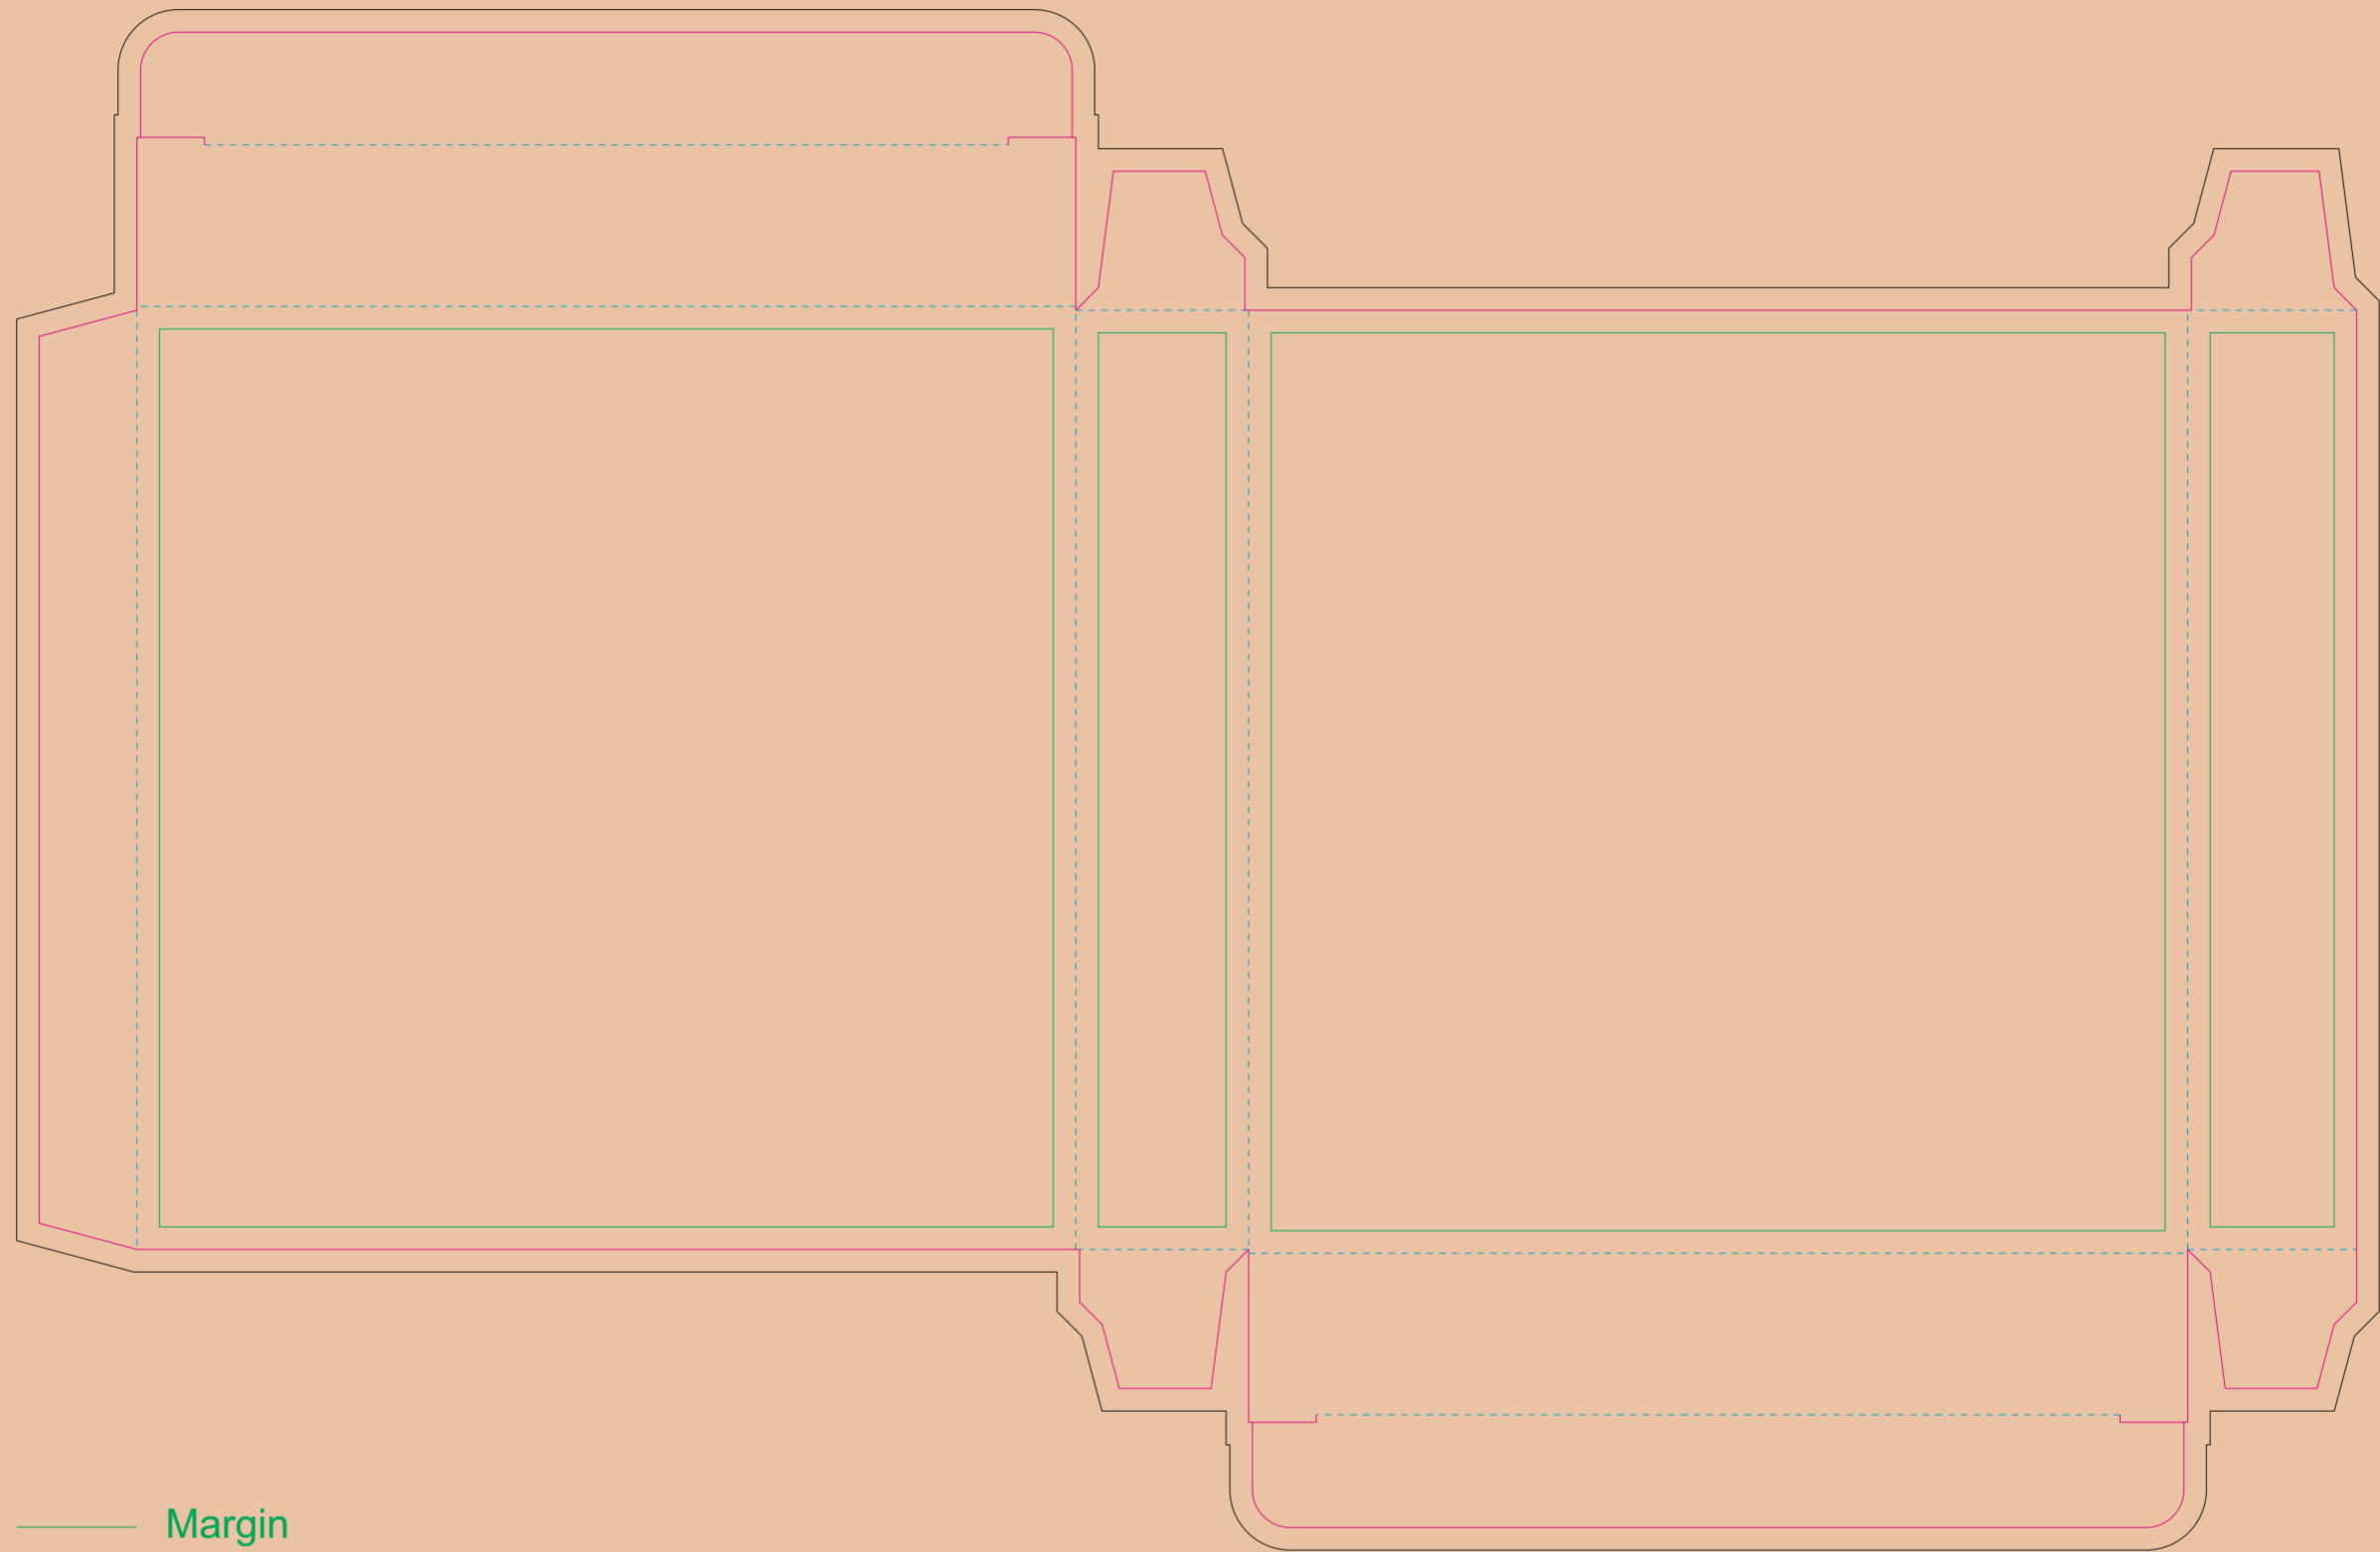

Kraft Paperboard box

- Margin
- Edge of product
- Bleed limit 3-3 mm (background must fill it)
- - - - - Fold line

resolution: min. 300 DPI
colours: CMYK
formats: TIFF, PDF, EPS, AI, CDR

The green line indicates the area all non-background object-texts, logos, etc.
The pink outline the maximum size of graphic visible on the product.
The black line indicates the size of the required graphics including bleed.
The blue line indicates the folding.