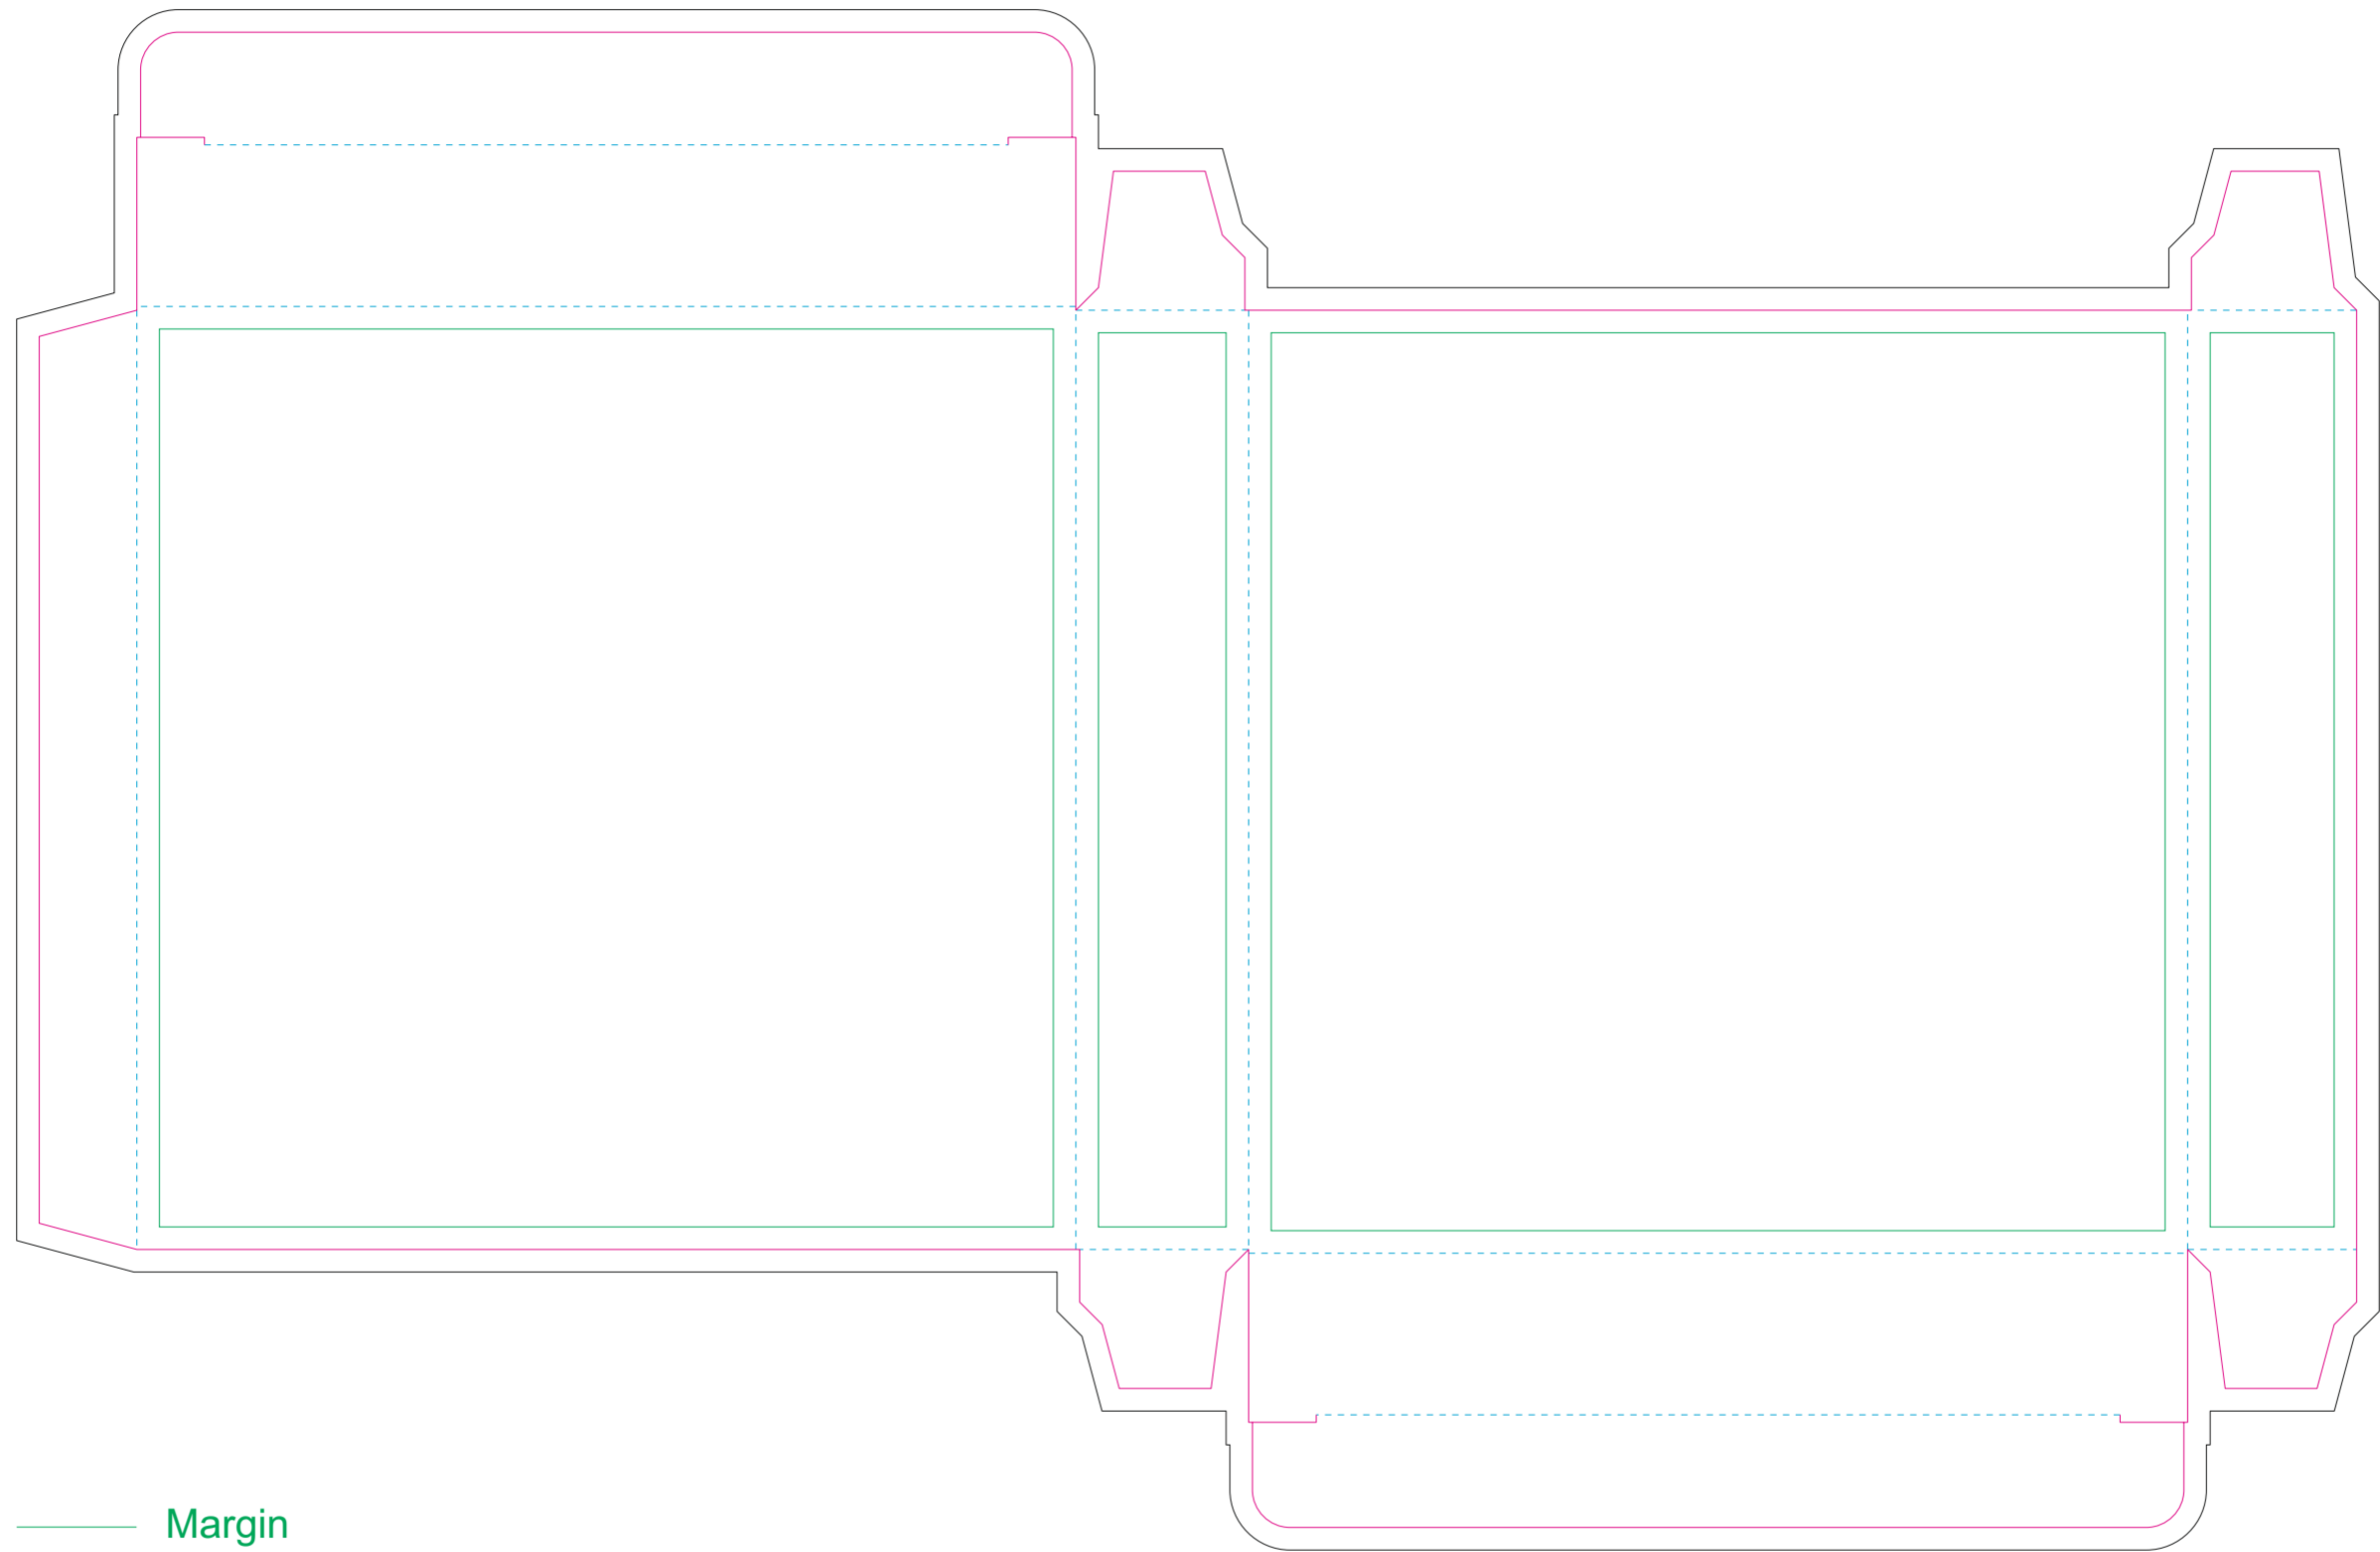

Paperboard box

- Margin
- Edge of product
- Bleed limit 3-3 mm (background must fill it)
- - - - - Fold line

resolution: min. 300 DPI
colours: CMYK
formats: TIFF, PDF, EPS, AI, CDR

The green line indicates the area all non-background object-texts, logos, etc.
The pink outline the maximum size of graphic visible on the product.
The black line indicates the size of the required graphics including bleed.
The blue line indicates the folding.