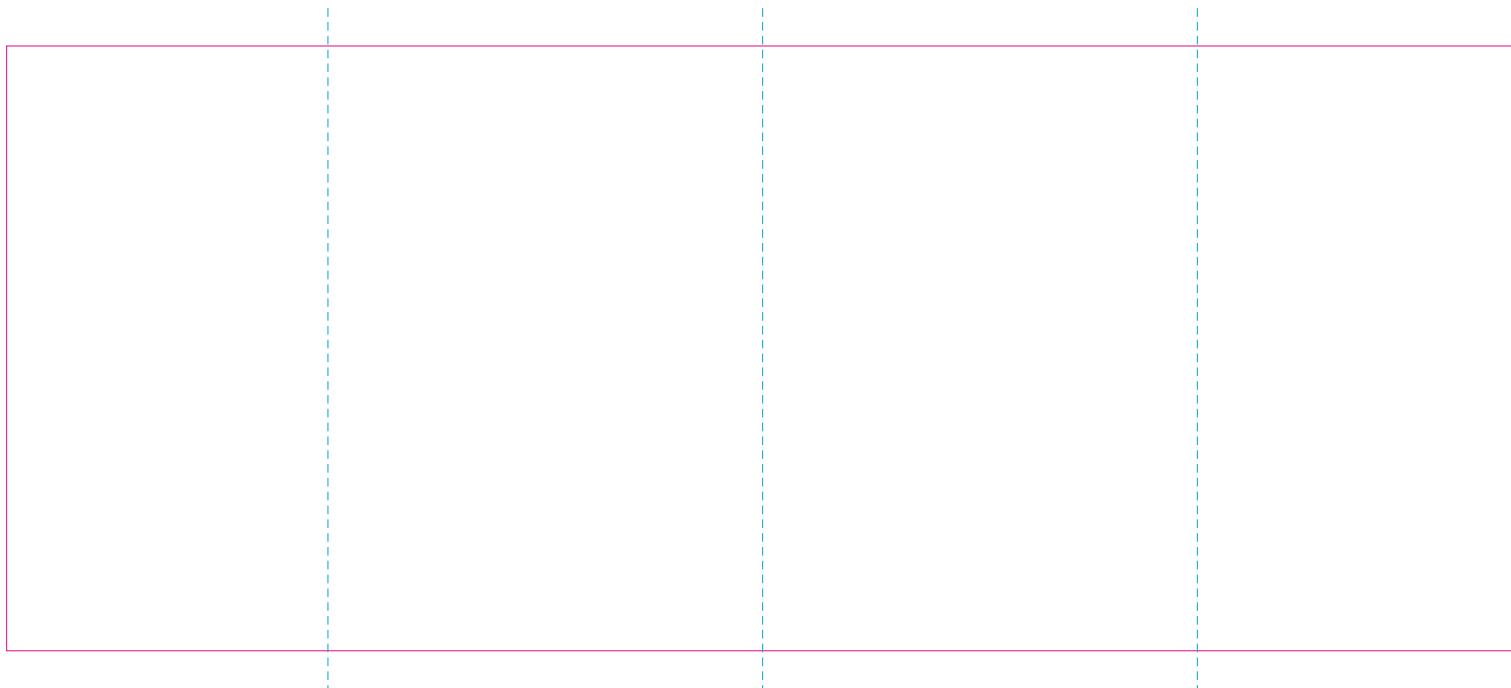

RS 1

— Edge of product

- - - Centerlines

file format: vector
colours: in one color
formats: PDF, EPS, AI, CDR

The pink outline the maximum size of graphic visible on the product.
The blue dash line indicates the center line of the left, right and middle side of object.