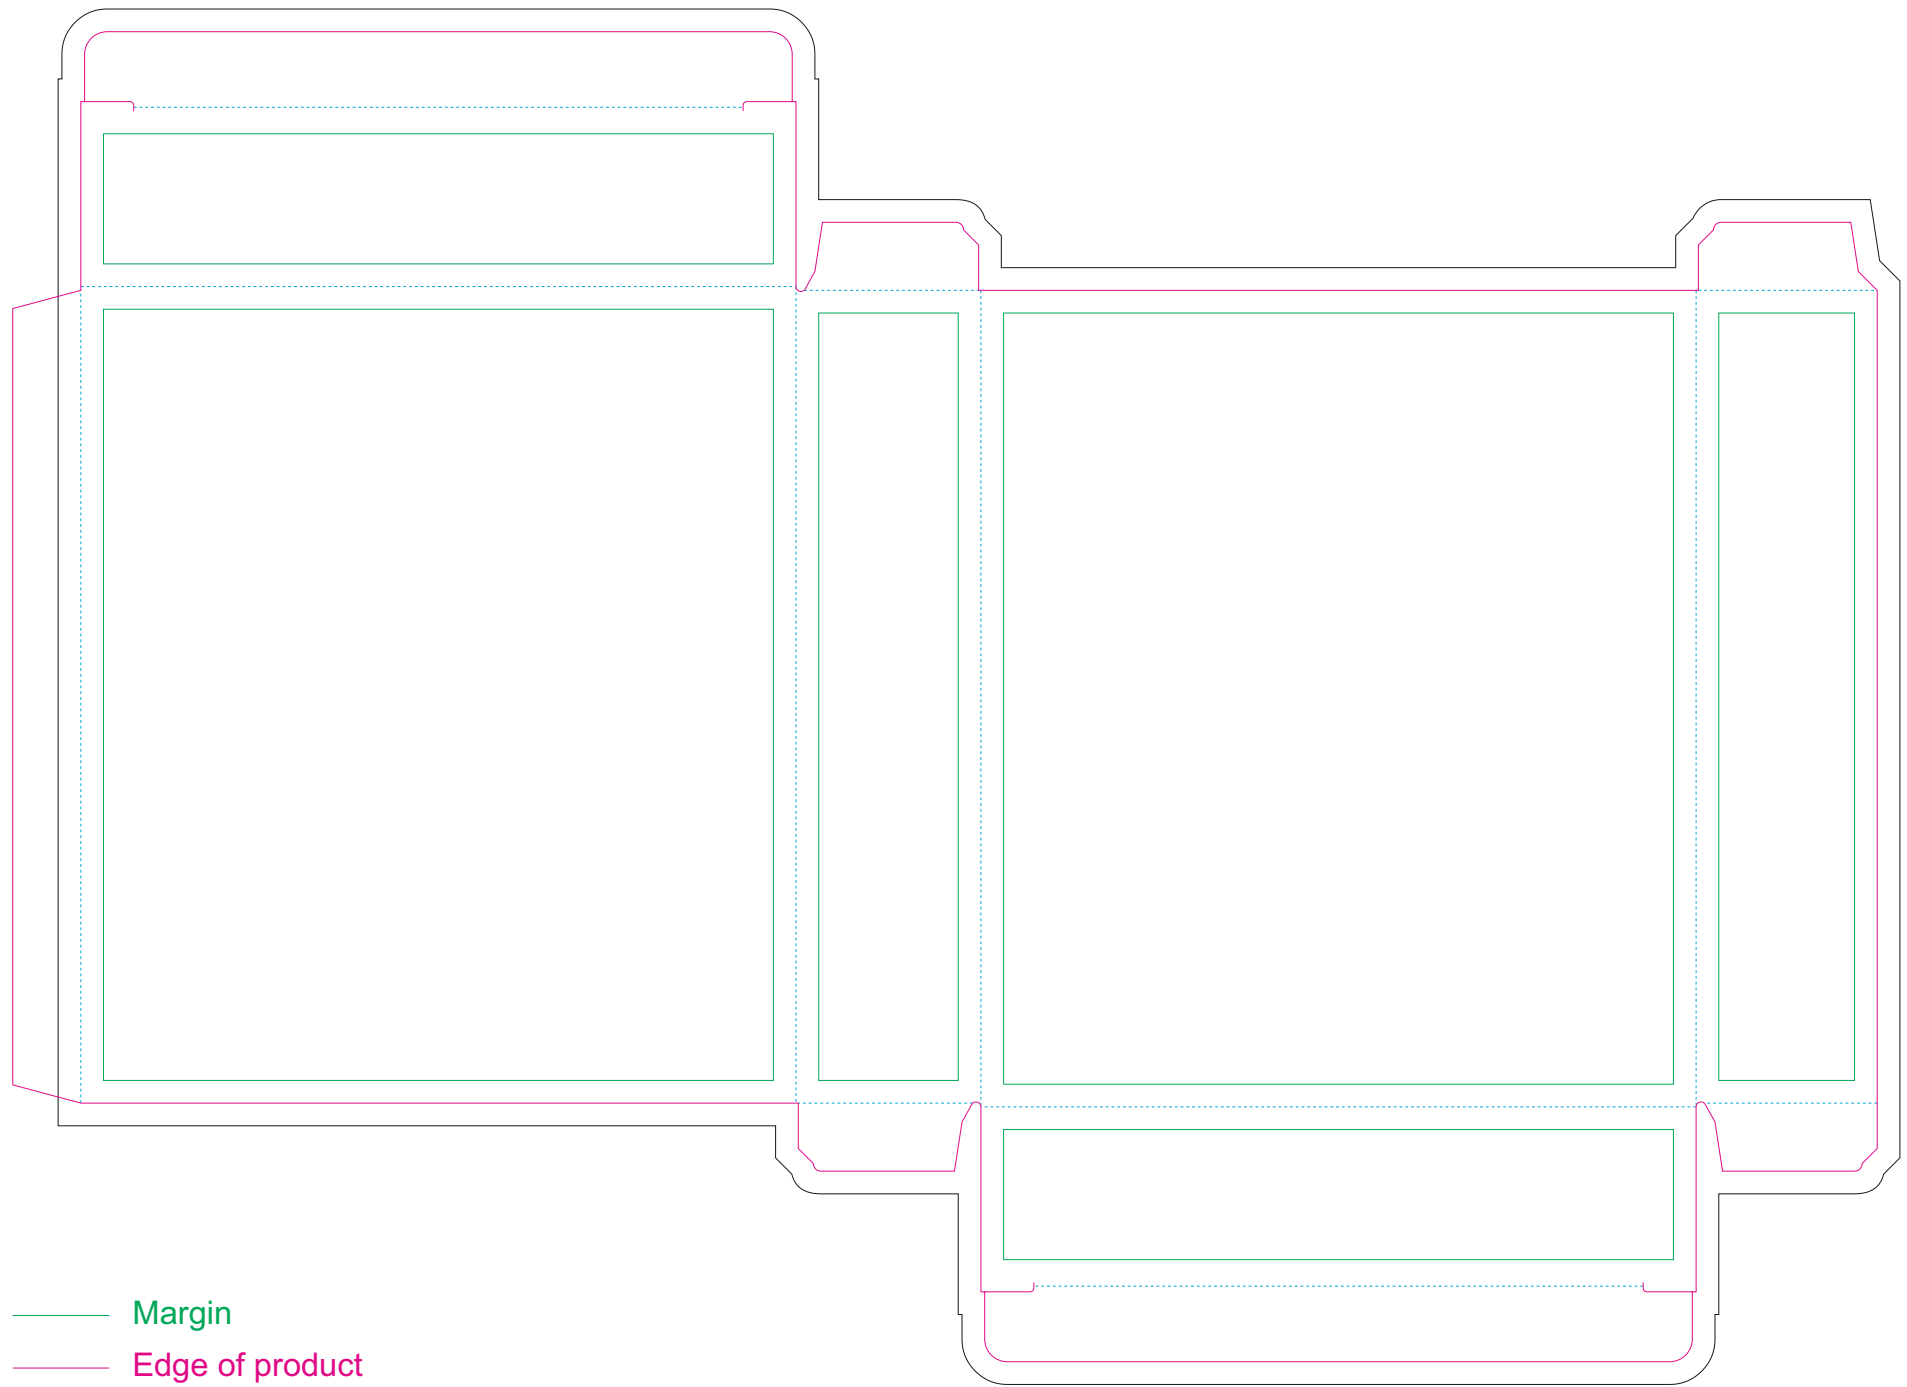

Paperboard box

- Margin
- Edge of product
- Bleed limit 3-3 mm (background must fill it)
- - - - Fold line

resolution: min. 300 DPI
colours: CMYK
formats: TIFF, PDF, EPS, AI, CDR

The green line indicates the area all non-background object-texts, logos, etc.
The pink outline the maximum size of graphic visible on the product.
The black line indicates the size of the required graphics including bleed.
The blue line indicates the folding.