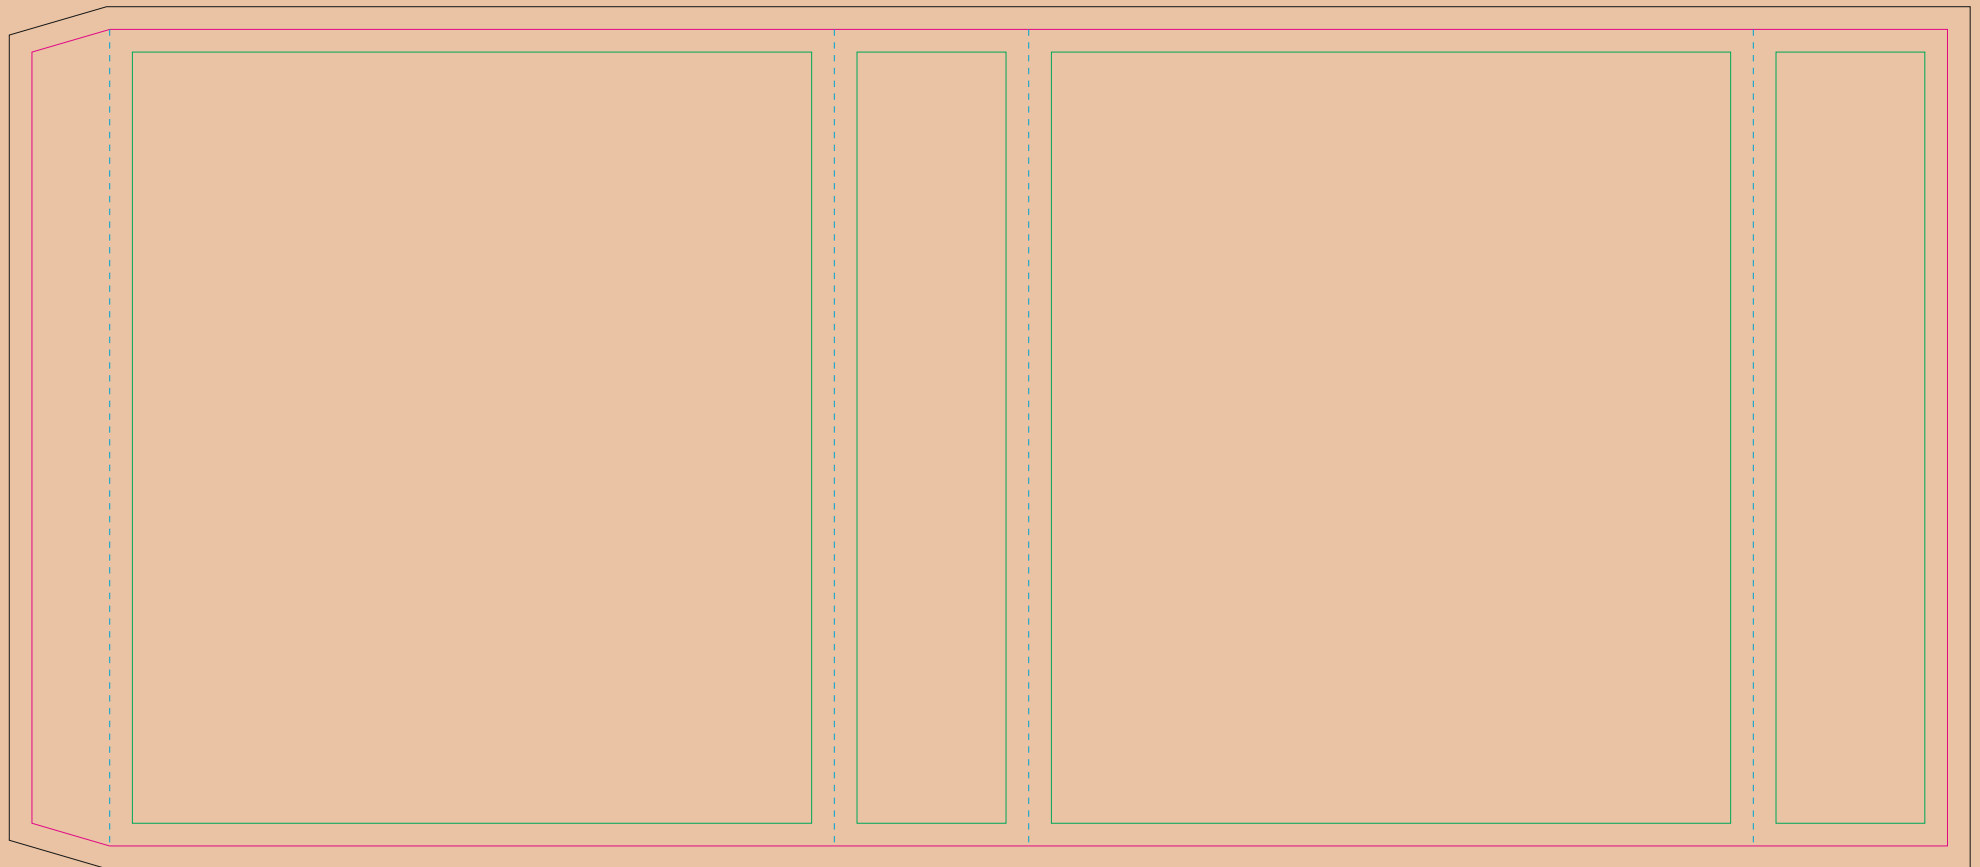

Kraft paper sleeve

The size of the paper sleeve is for reference only as product packaging size may vary.

BACK

FRONT

- Margin
- Edge of product
- Bleed limit 3-3 mm (background must fill it)
- - - - - Fold line

resolution: min. 300 DPI
colours: CMYK
formats: TIFF, PDF, EPS, AI, CDR

The green line indicates the area all non-background object-texts, logos, etc.
The pink outline the maximum size of graphic visible on the product.
The black line indicates the size of the required graphics including bleed.
The blue line indicates the folding.