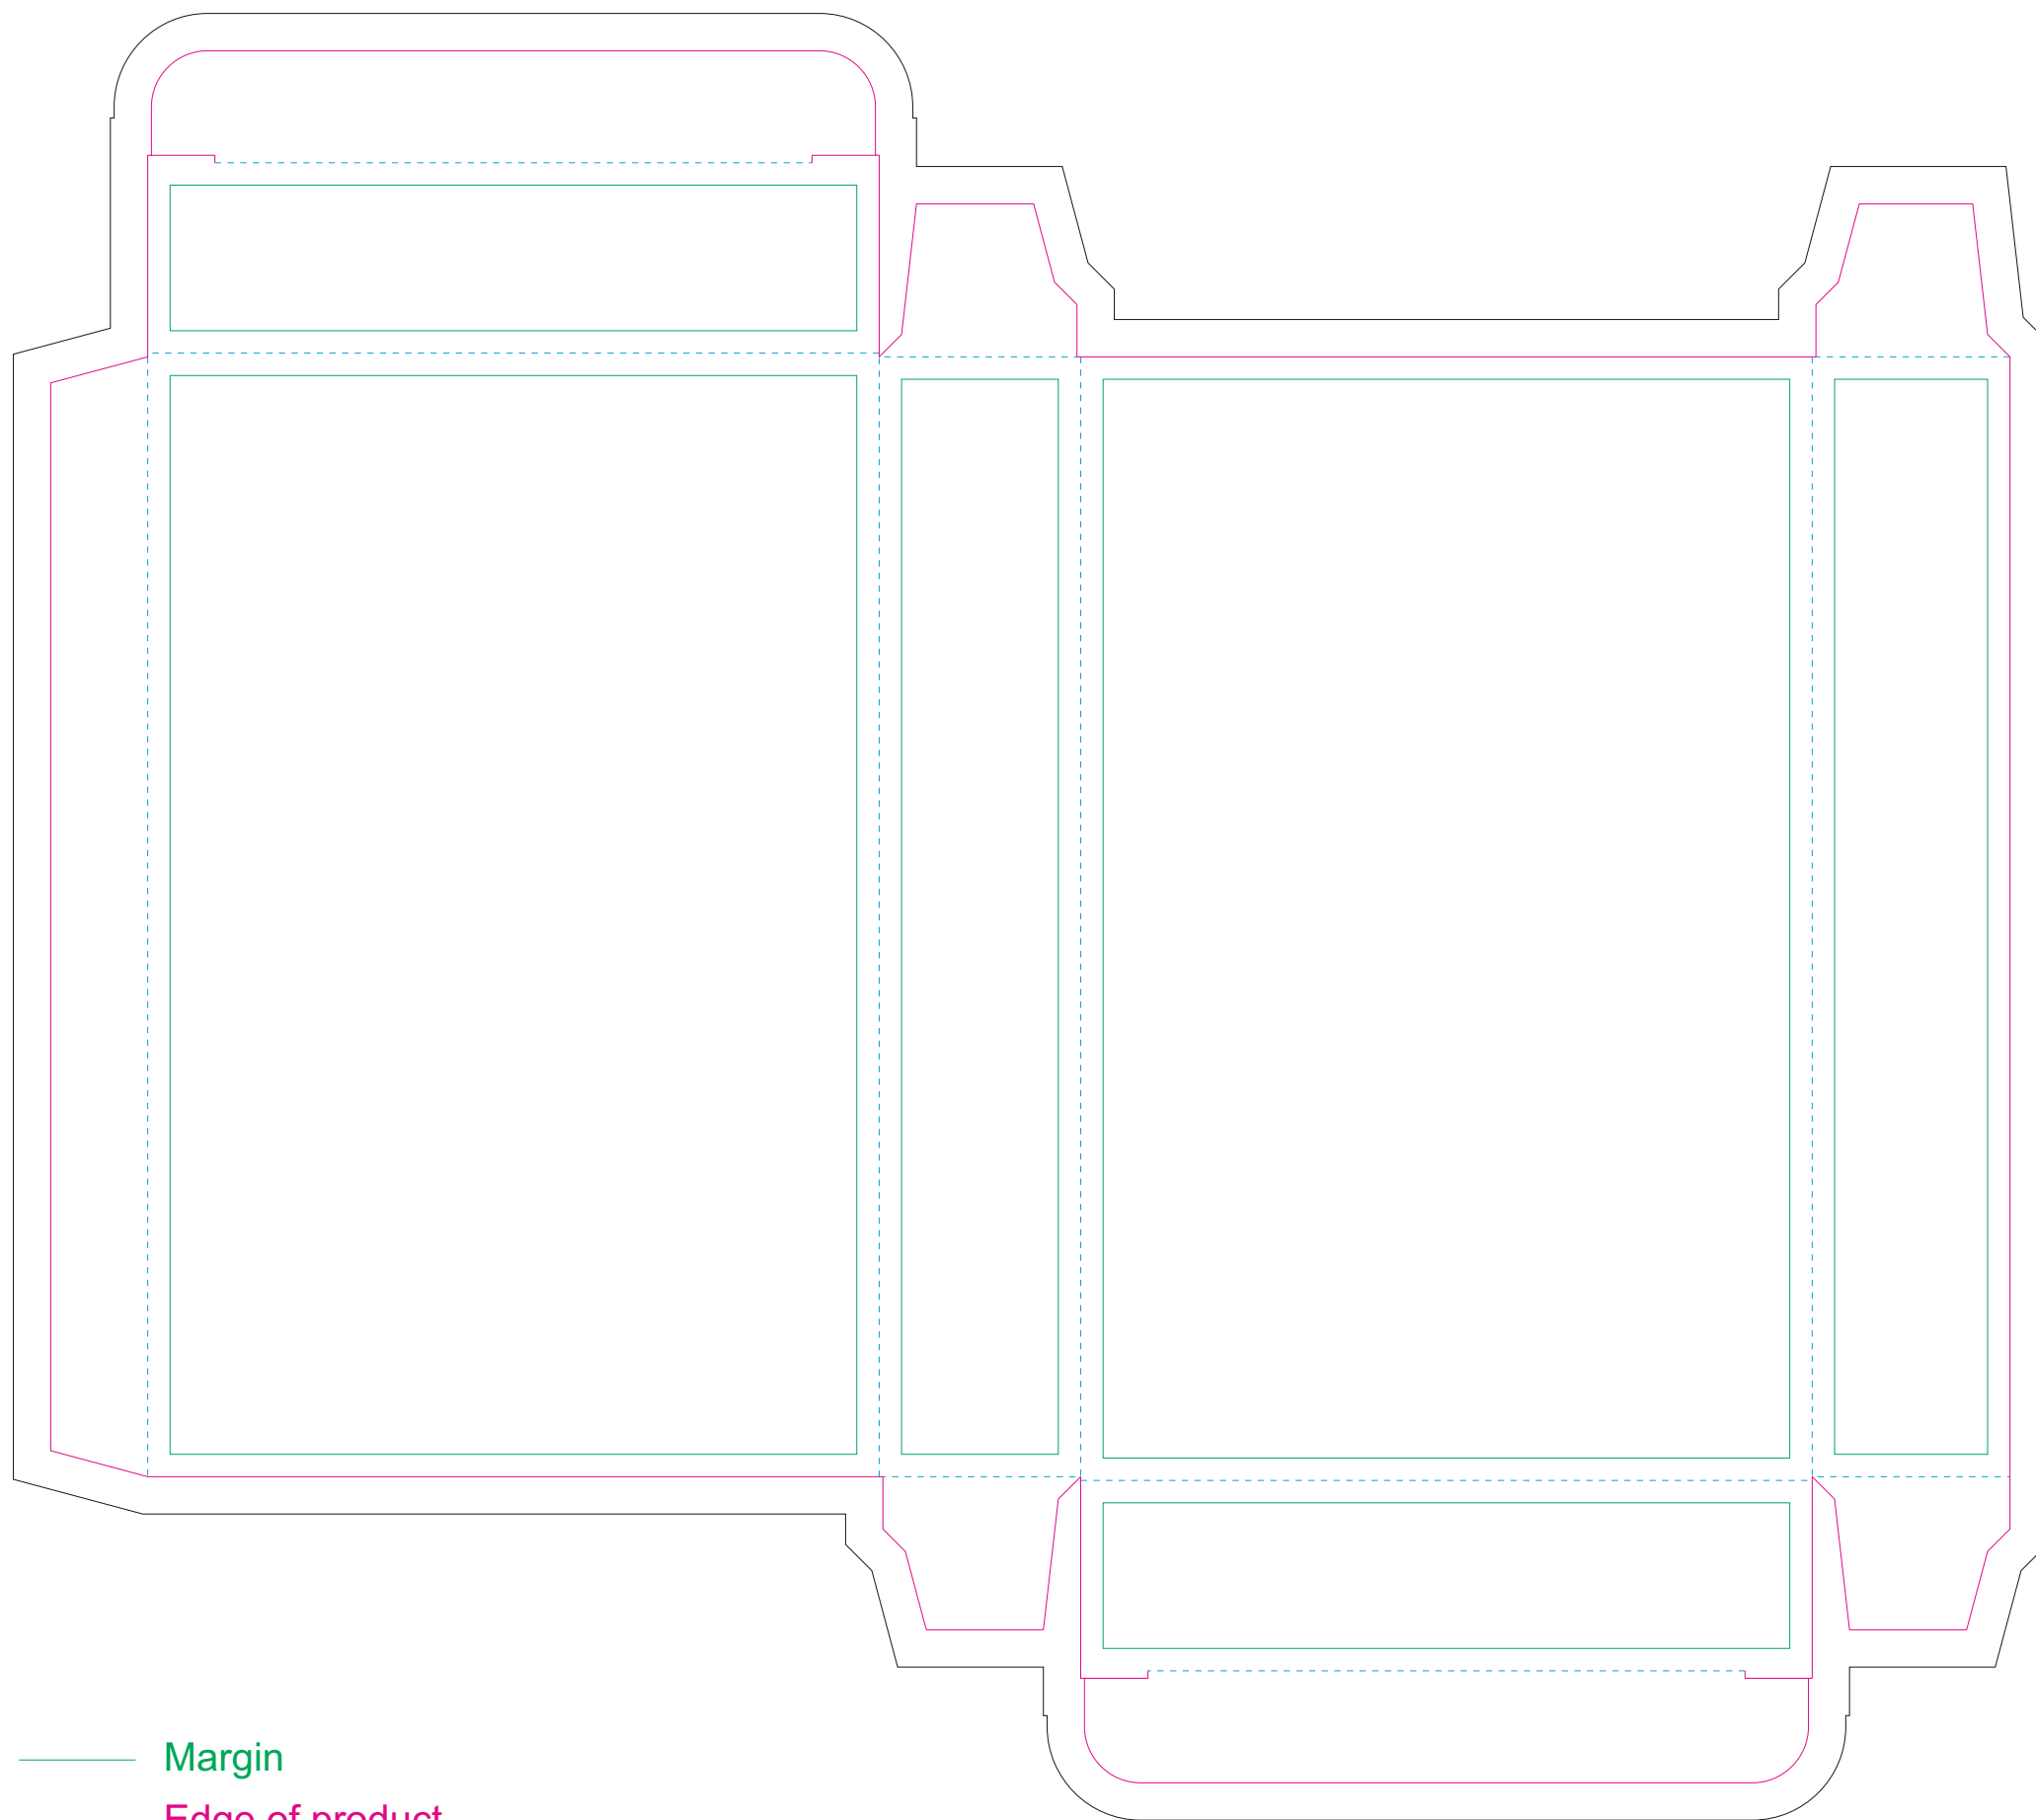

Paperboard box

- Margin
- Edge of product
- Bleed limit 5-5 mm (background must fill it)
- - - - - Fold line

resolution: min. 300 DPI
colours: CMYK
formats: TIFF, PDF, EPS, AI, CDR

The green line indicates the area all non-background object-texts, logos, etc.
The pink outline the maximum size of graphic visible on the product.
The black line indicates the size of the required graphics including bleed.
The blue line indicates the folding.