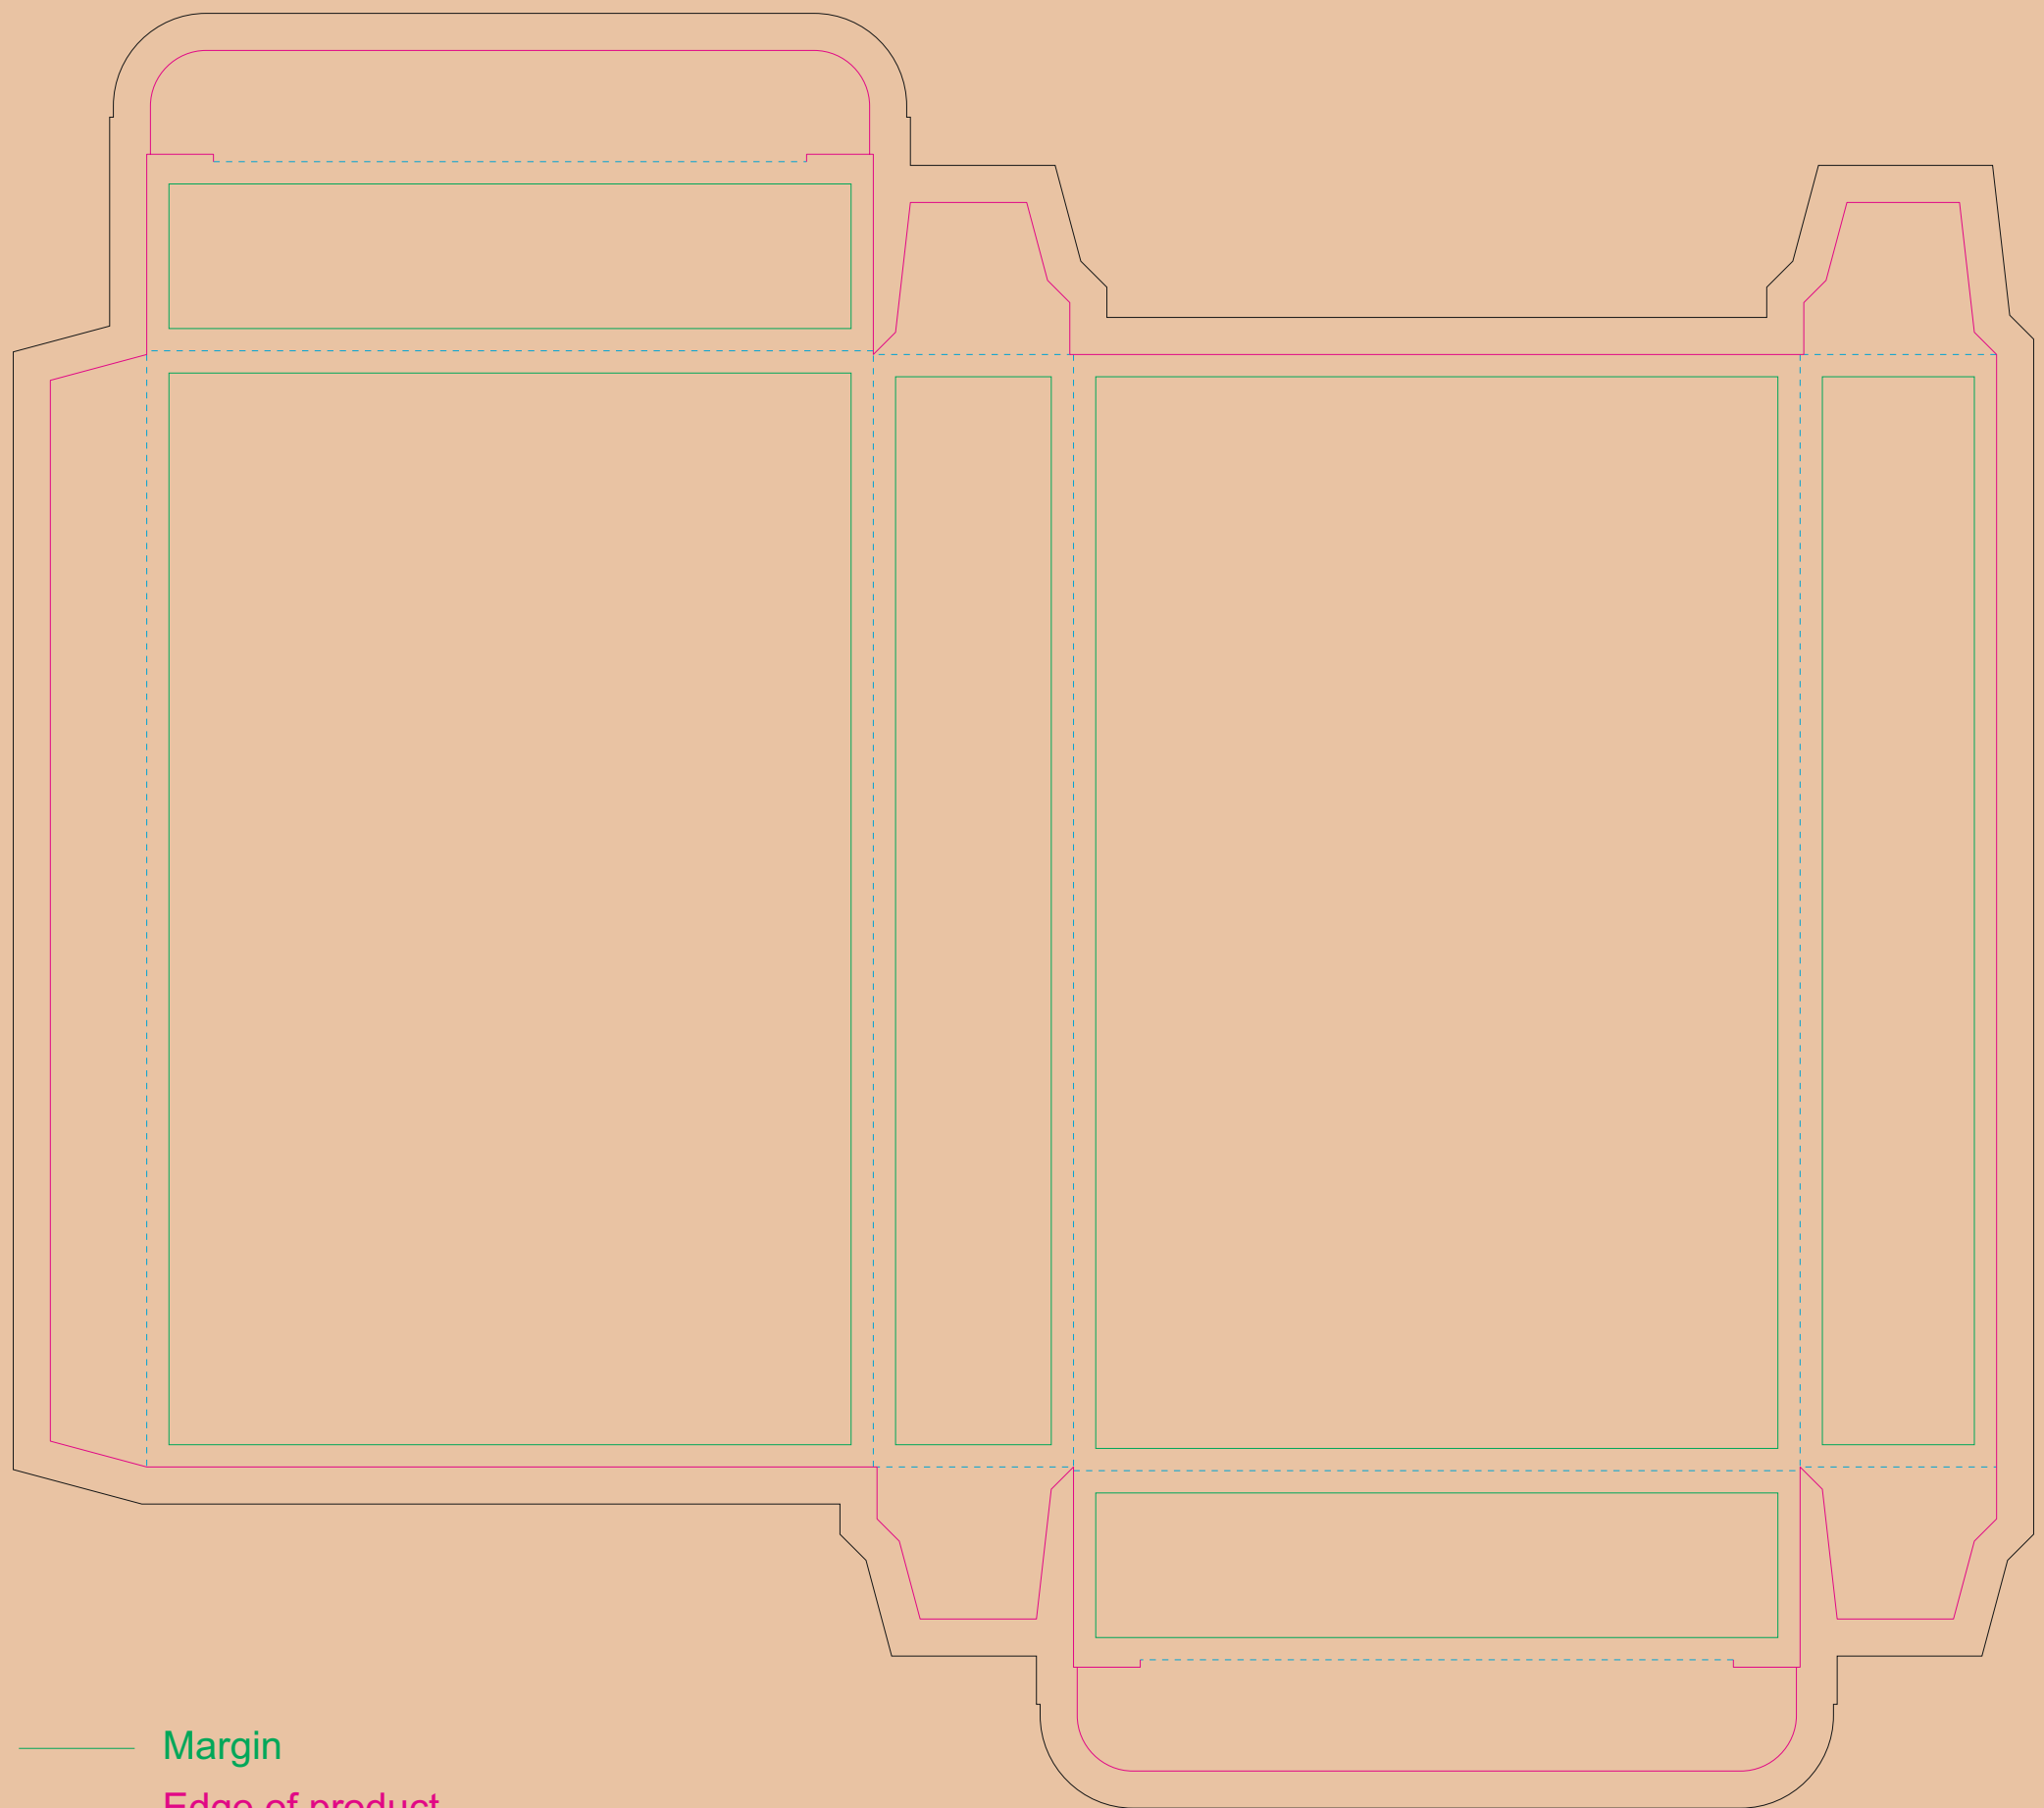

Kraft Paperboard box

- Margin
- Edge of product
- Bleed limit 5-5 mm (background must fill it)
- - - - - Fold line

resolution: min. 300 DPI
colours: CMYK
formats: TIFF, PDF, EPS, AI, CDR

The green line indicates the area all non-background object-texts, logos, etc.
The pink outline the maximum size of graphic visible on the product.
The black line indicates the size of the required graphics including bleed.
The blue line indicates the folding.