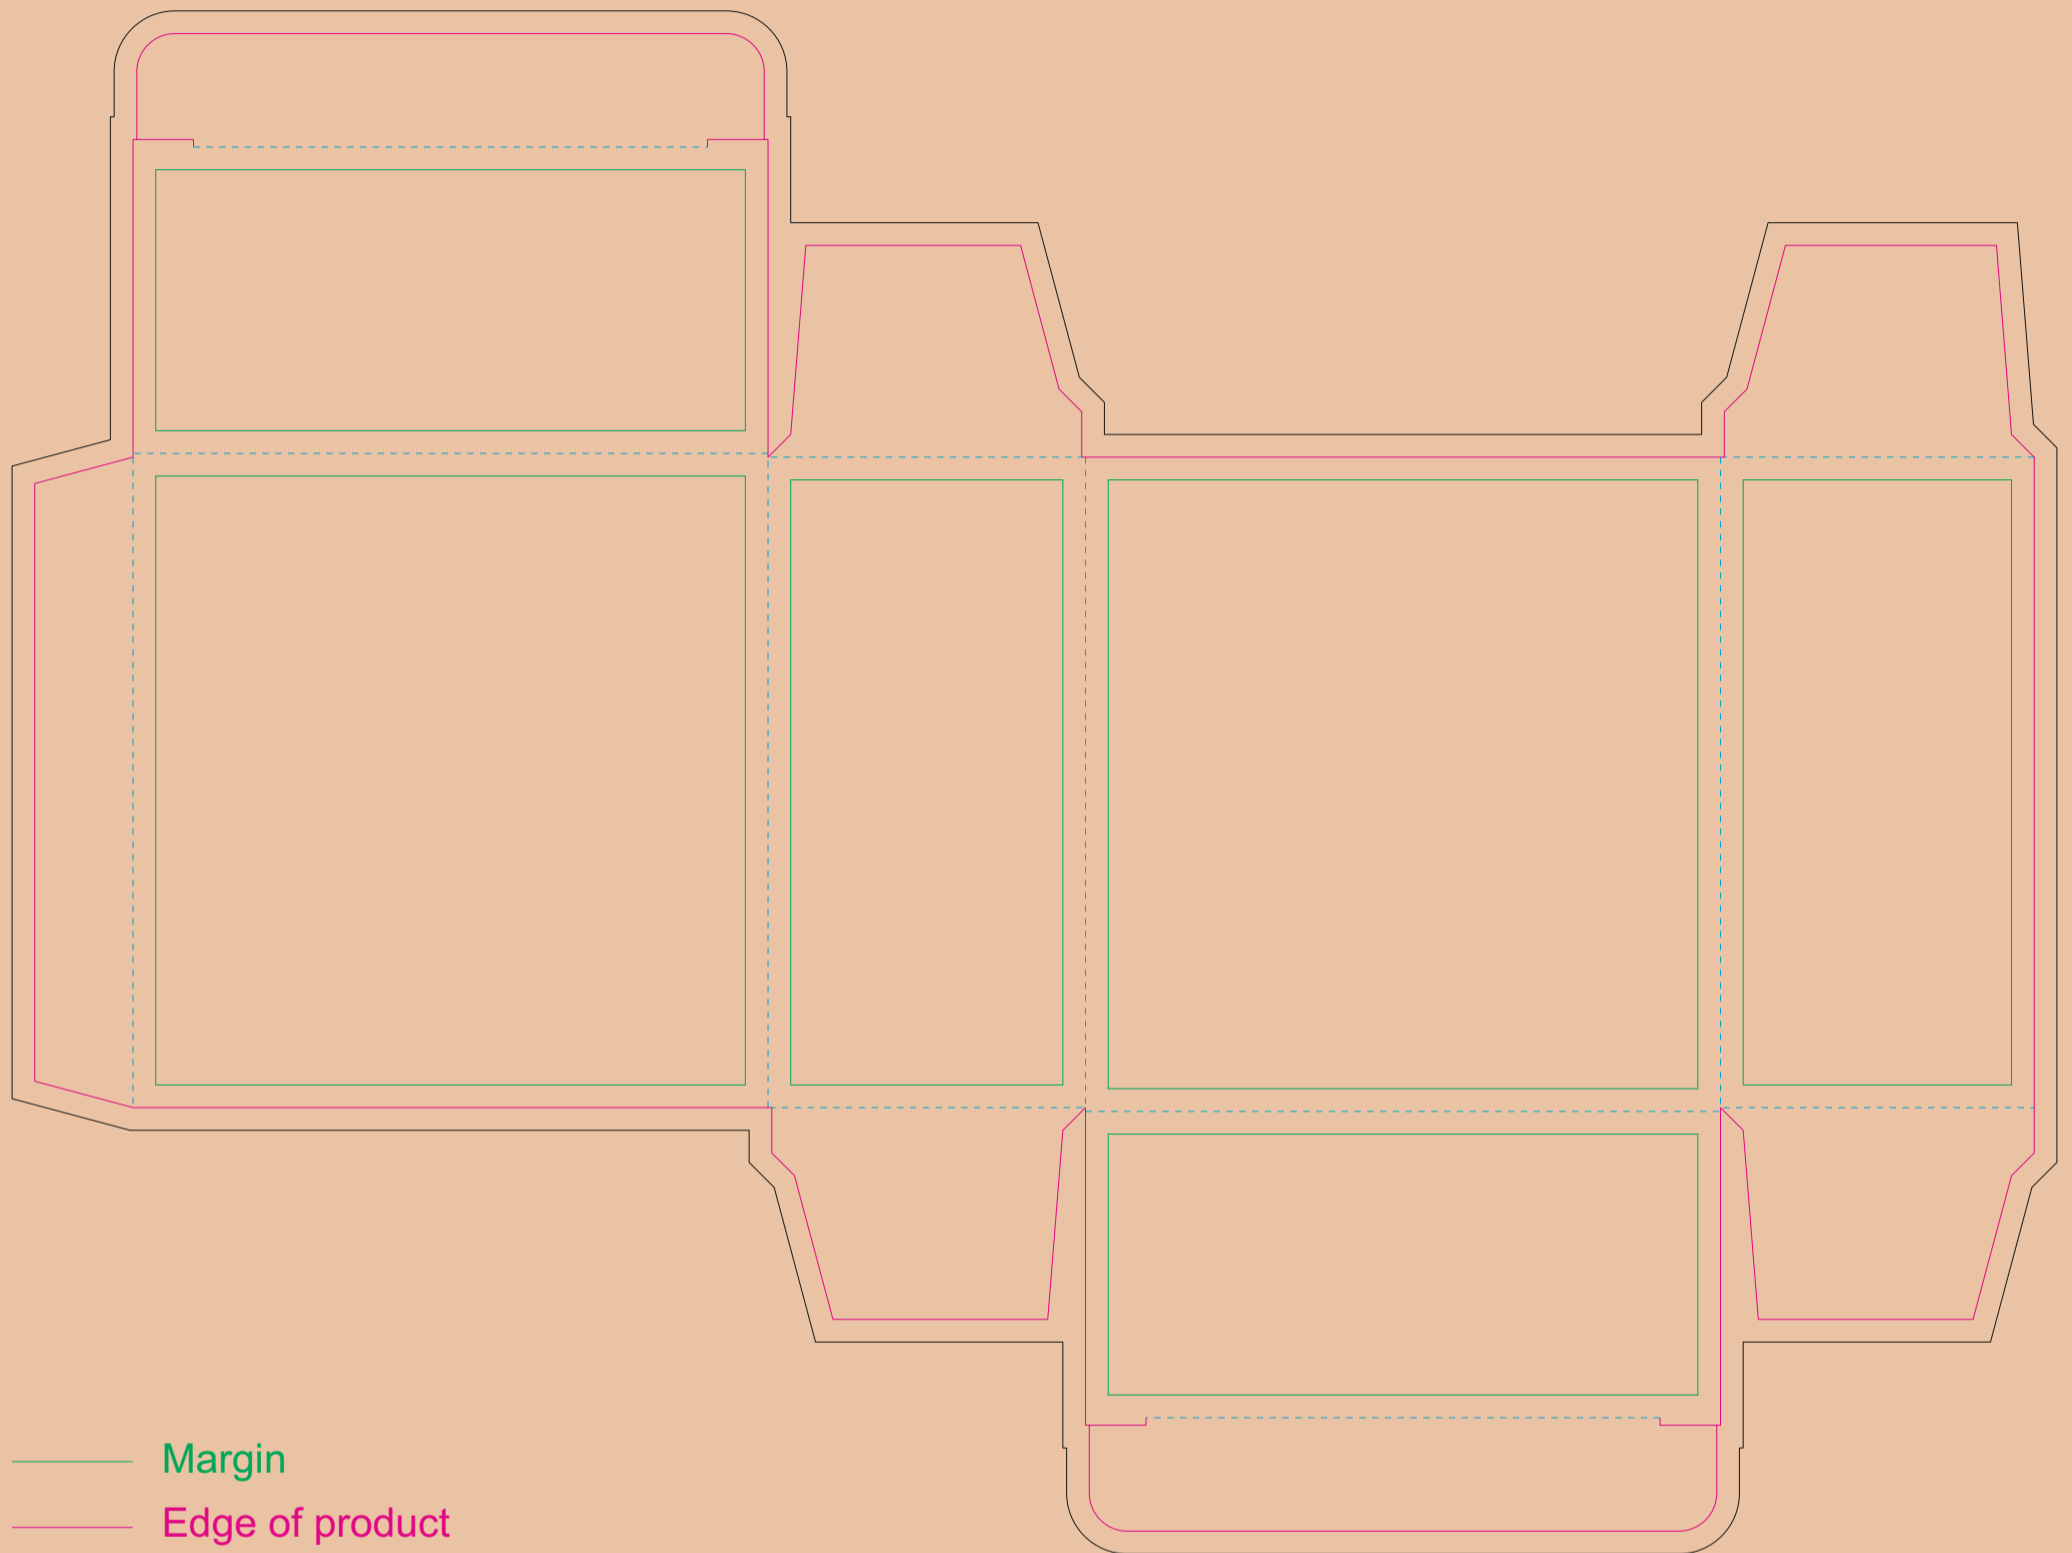

Kraft Paperboard box

- Margin
- Edge of product
- Bleed limit 3-3 mm (background must fill it)
- - - - - Fold line

resolution: min. 300 DPI
colours: CMYK
formats: TIFF, PDF, EPS, AI, CDR

The green line indicates the area all non-background object-texts, logos, etc.
The pink outline the maximum size of graphic visible on the product.
The black line indicates the size of the required graphics including bleed.
The blue line indicates the folding.