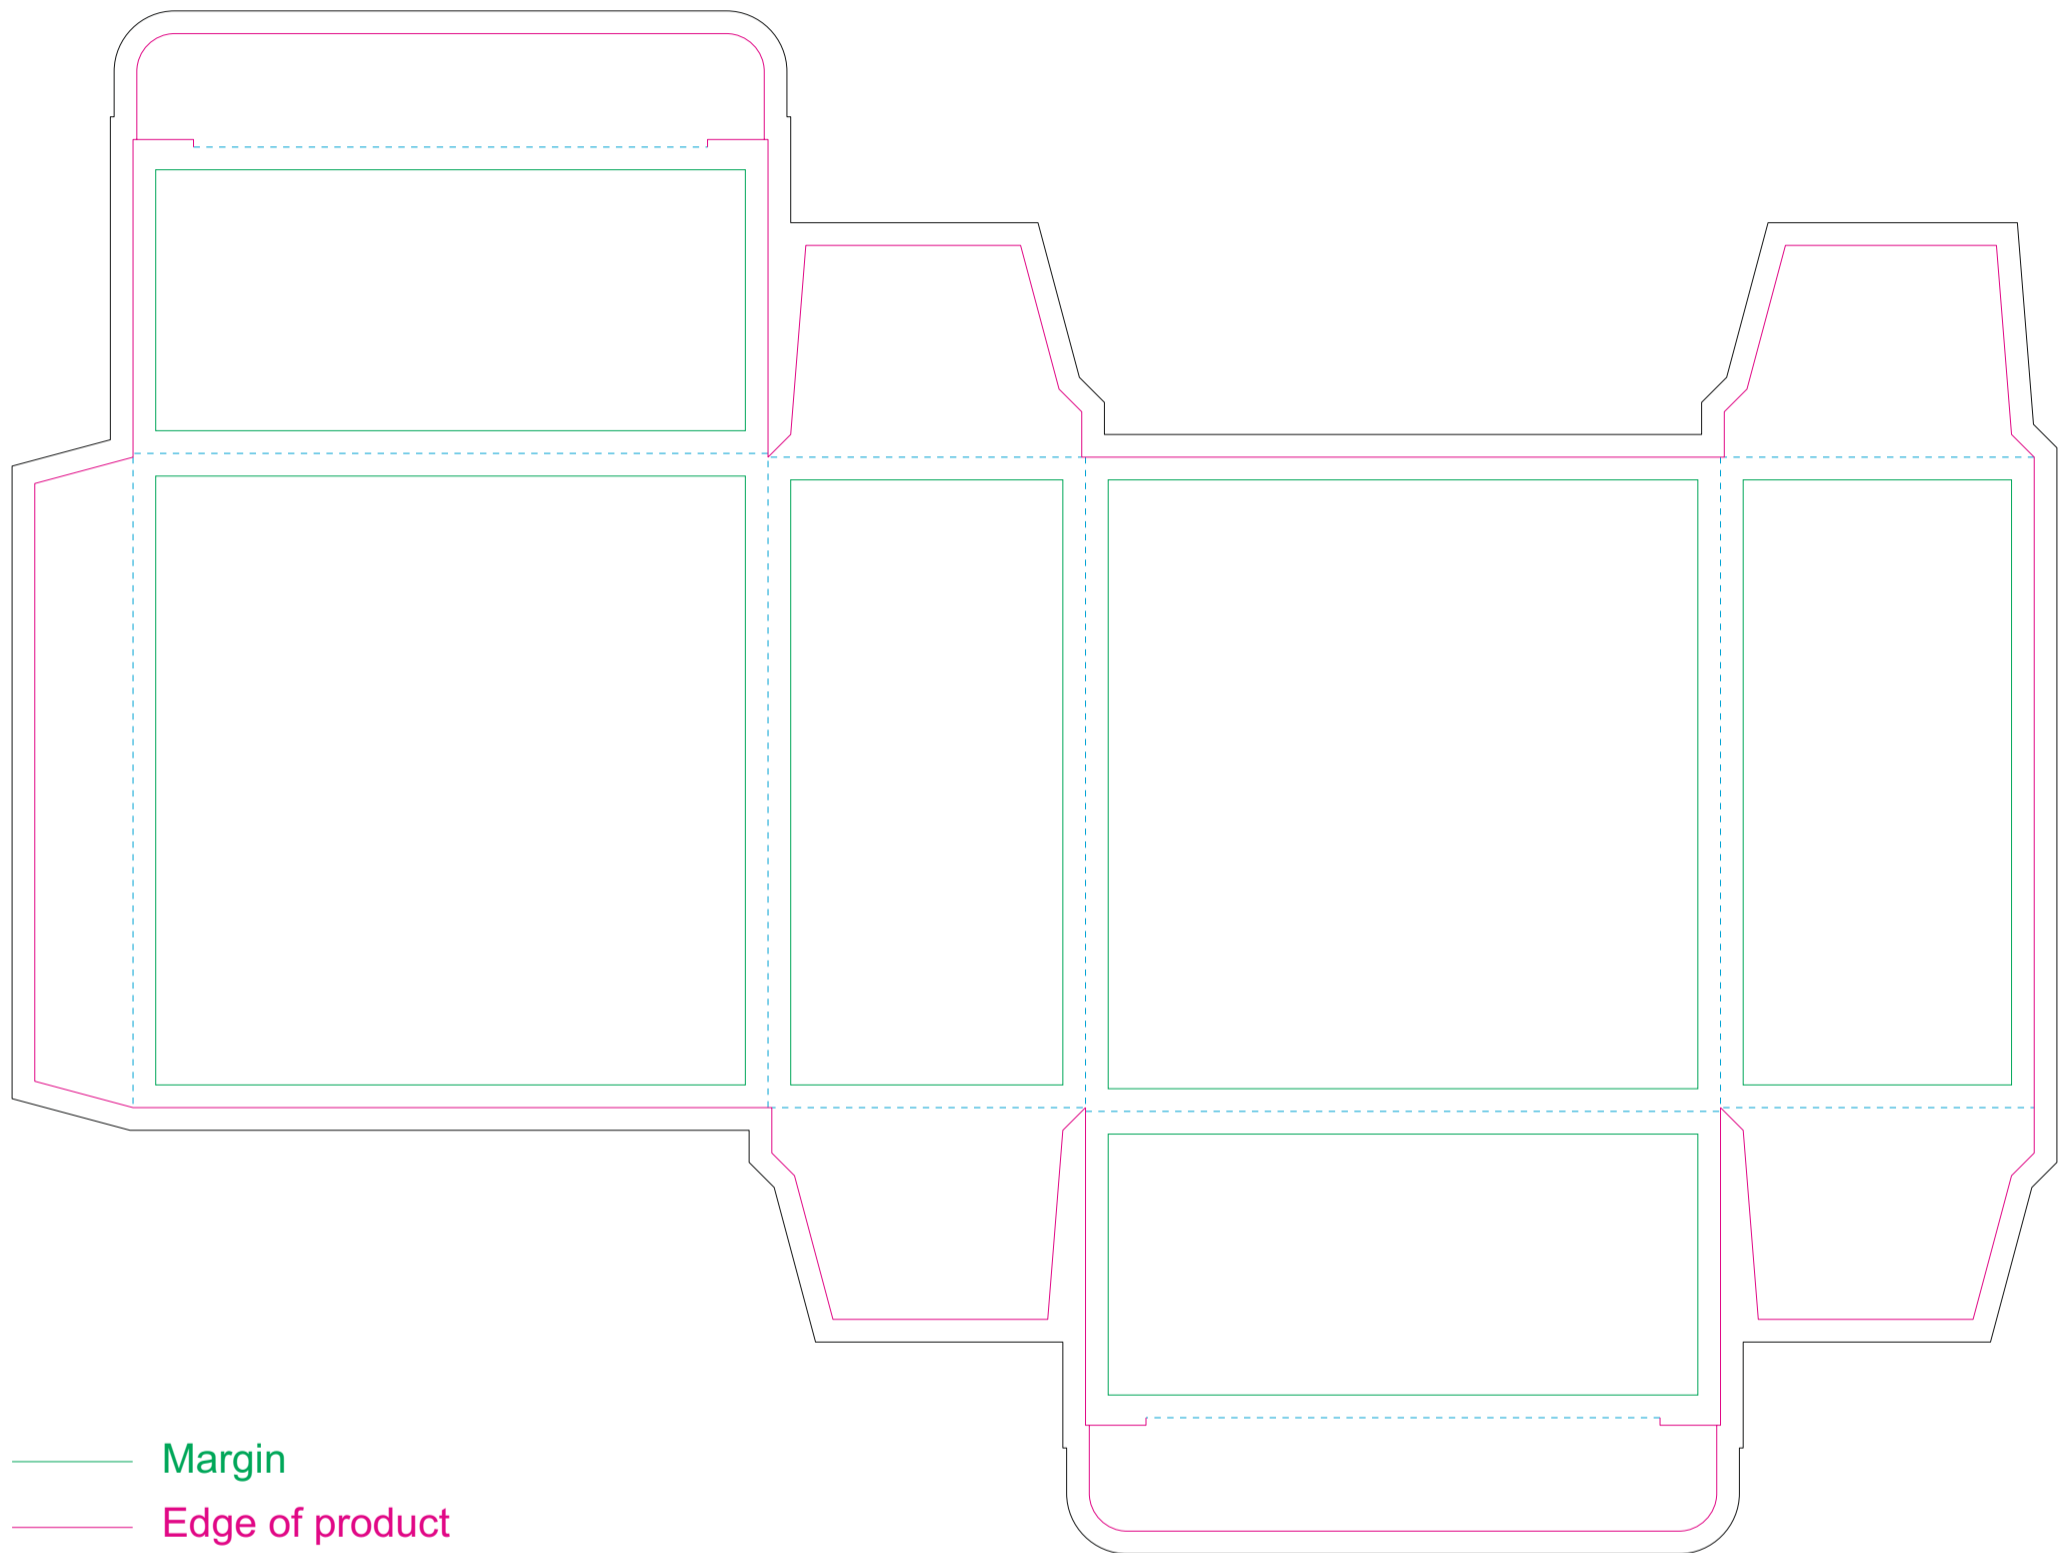

Paperboard box

- Margin
- Edge of product
- Bleed limit 3-3 mm (background must fill it)
- - - - - Fold line

resolution: min. 300 DPI
colours: CMYK
formats: TIFF, PDF, EPS, AI, CDR

The green line indicates the area all non-background object-texts, logos, etc.
The pink outline the maximum size of graphic visible on the product.
The black line indicates the size of the required graphics including bleed.
The blue line indicates the folding.