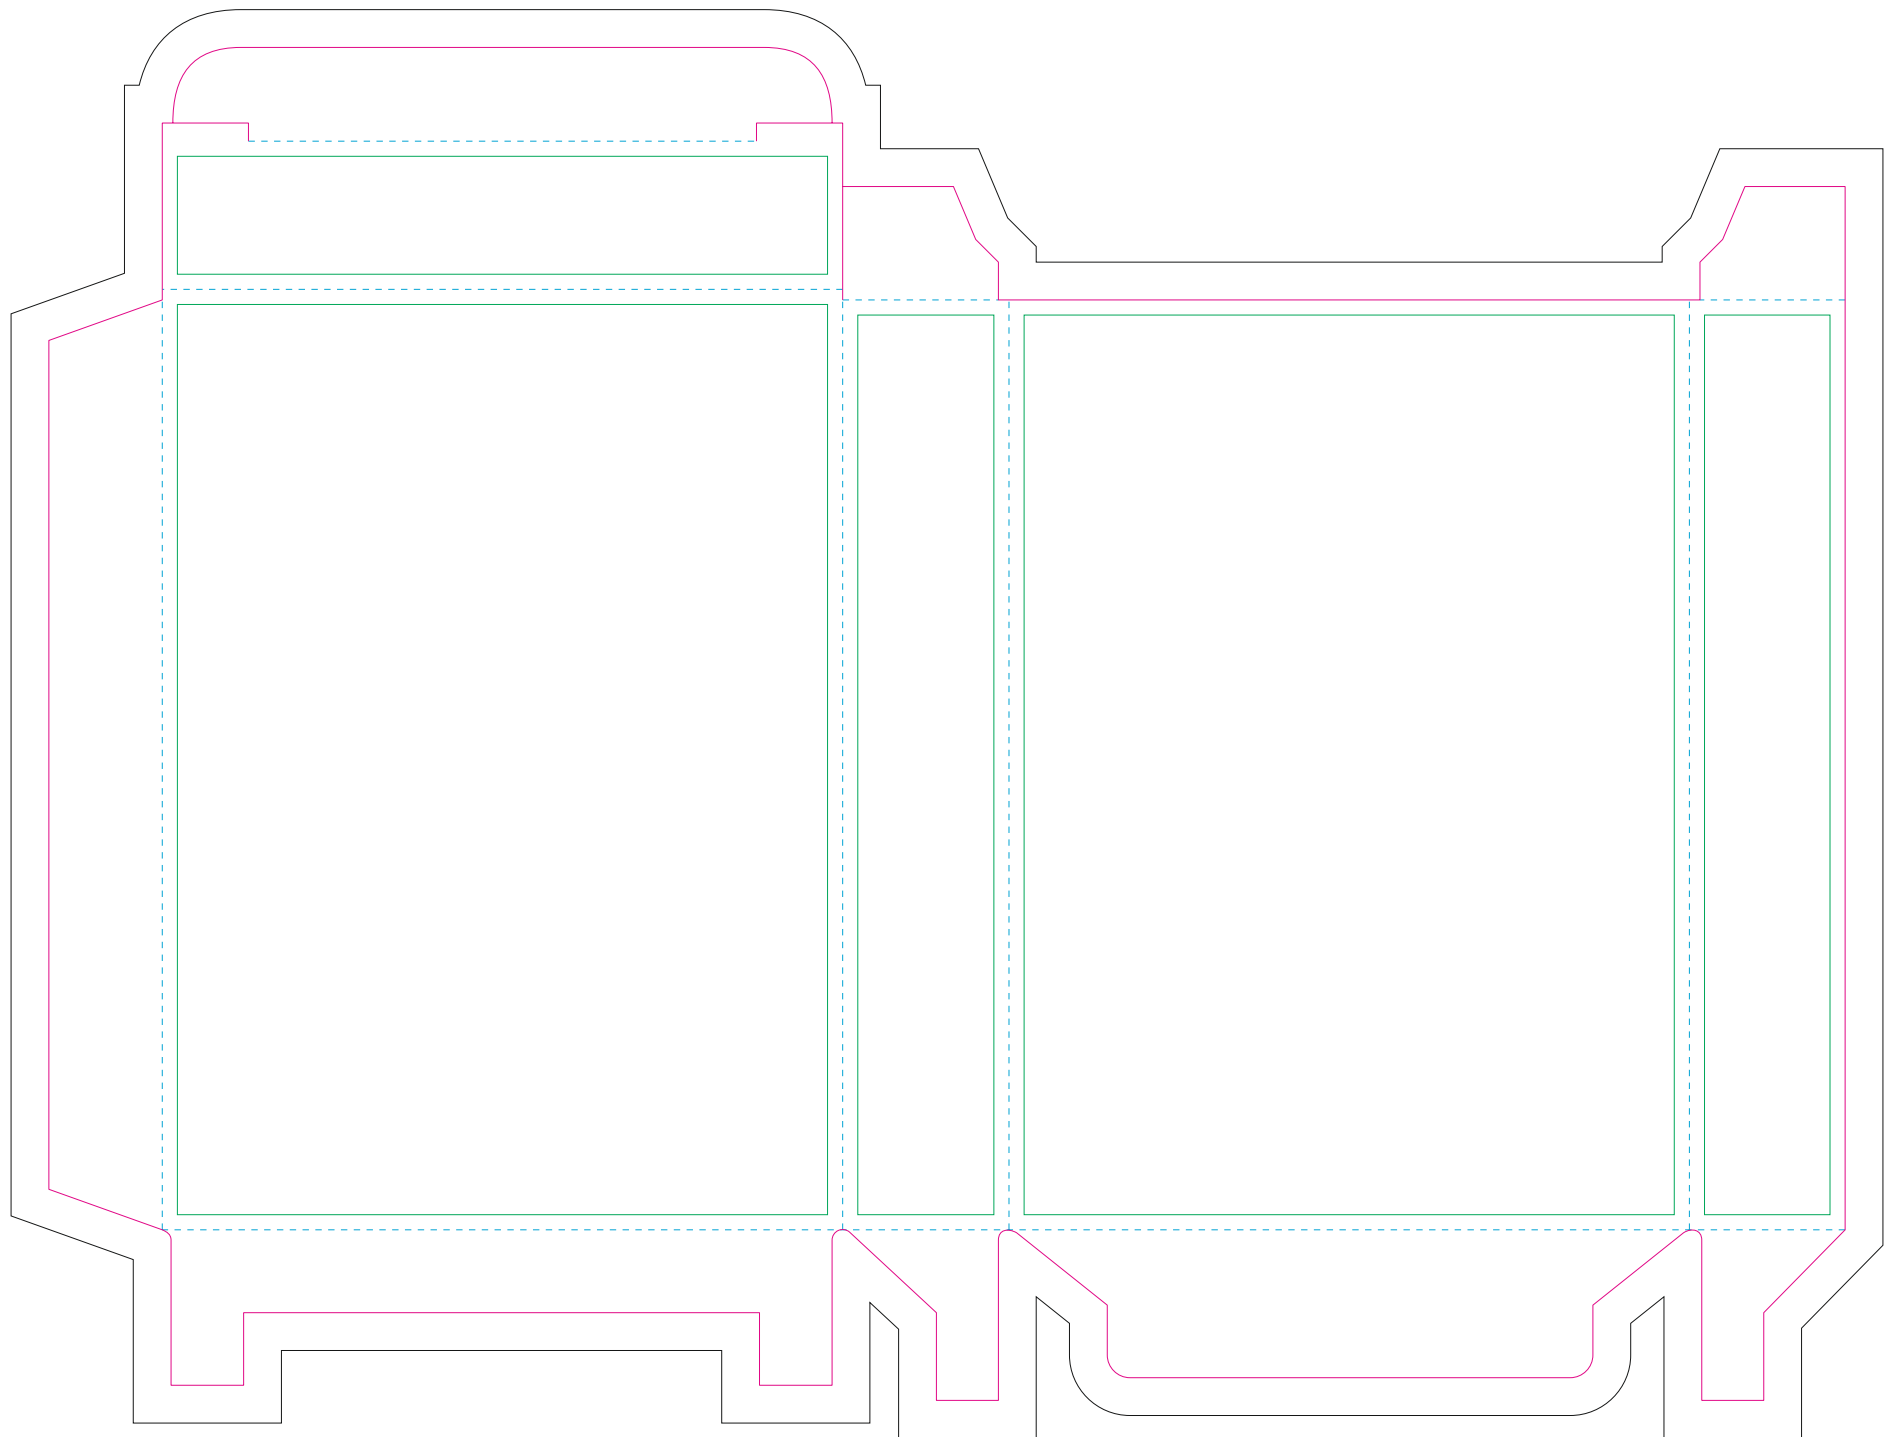

Corrugated cardboard box

- Margin
- Edge of product
- Bleed limit 5-5 mm (background must fill it)
- - - - - Fold line

resolution: min. 300 DPI
colours: CMYK
formats: TIFF, PDF, EPS, AI, CDR

The green line indicates the area all non-background object-texts, logos, etc.
The pink outline the maximum size of graphic visible on the product.
The black line indicates the size of the required graphics including bleed.
The blue line indicates the folding.