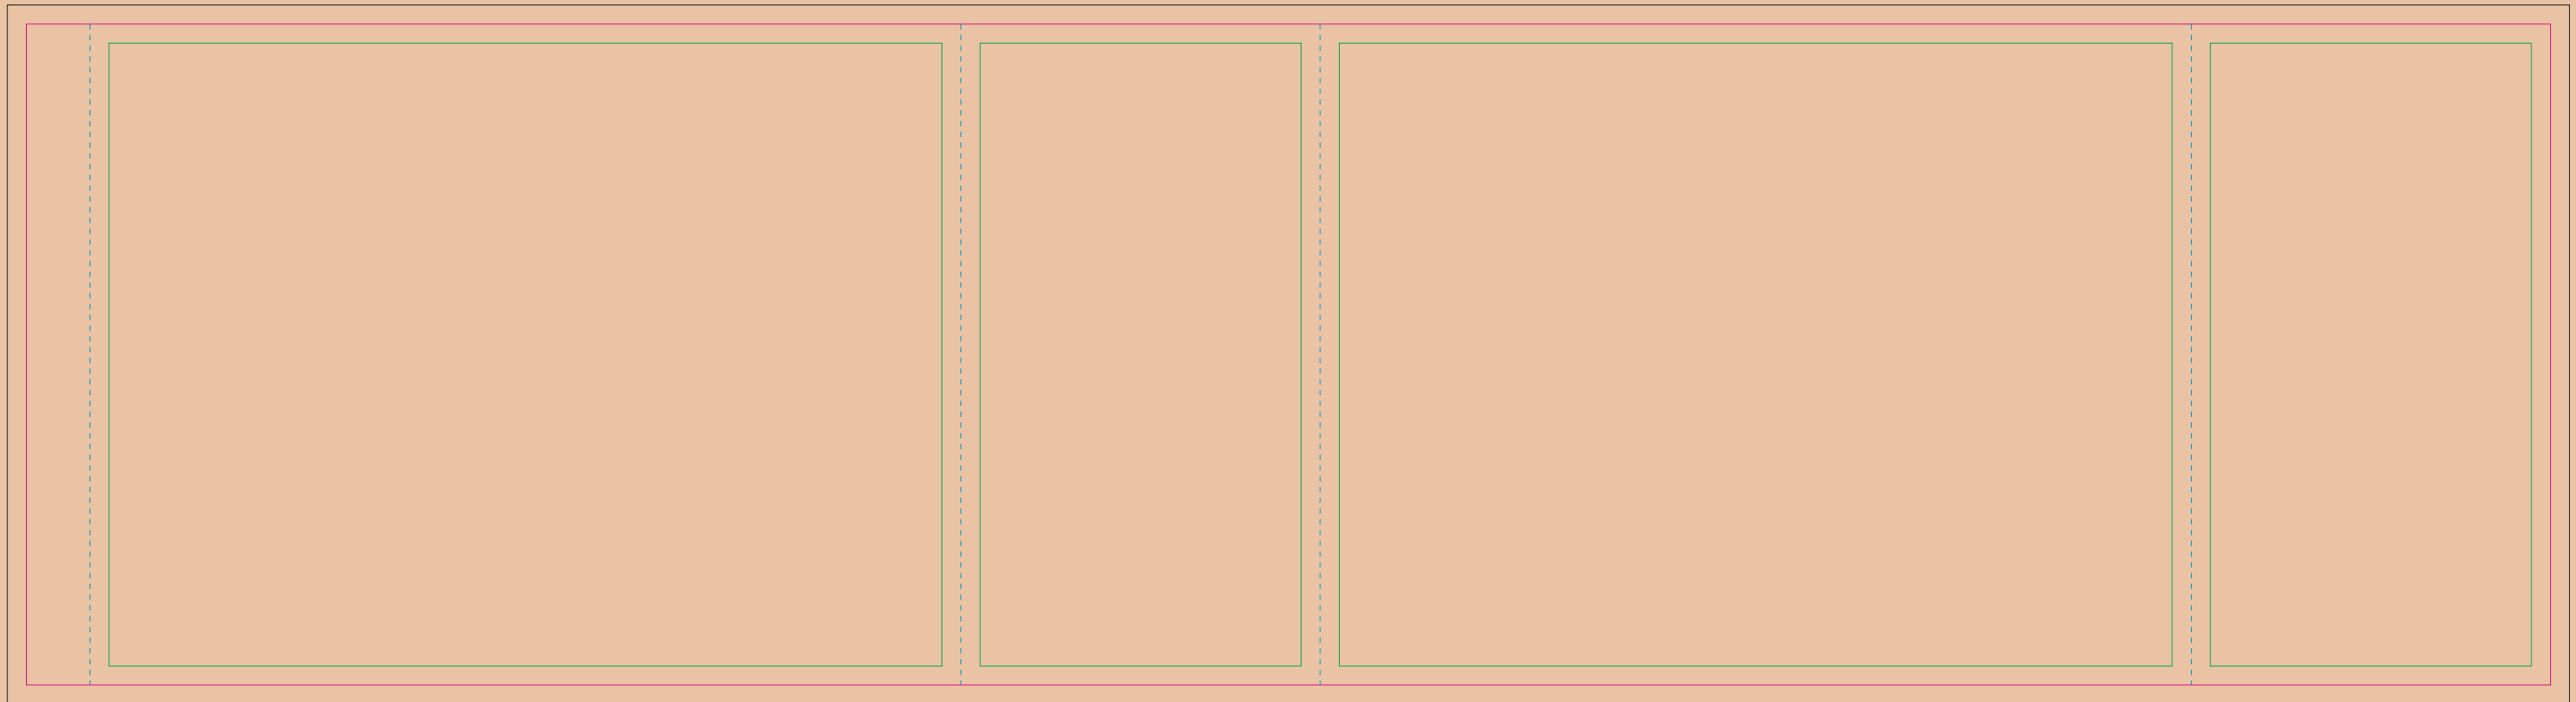

# Kraft paper sleeve

The size of the paper sleeve is for reference only as product packaging size may vary.

BACK

FRONT

- Margin
- Edge of product
- Bleed limit 3-3 mm (background must fill it)
- - - - - Fold line

resolution: min. 300 DPI  
colours: CMYK  
formats: TIFF, PDF, EPS, AI, CDR

The green line indicates the area all non-background object-texts, logos, etc.  
The pink outline the maximum size of graphic visible on the product.  
The black line indicates the size of the required graphics including bleed.  
The blue line indicates the folding.