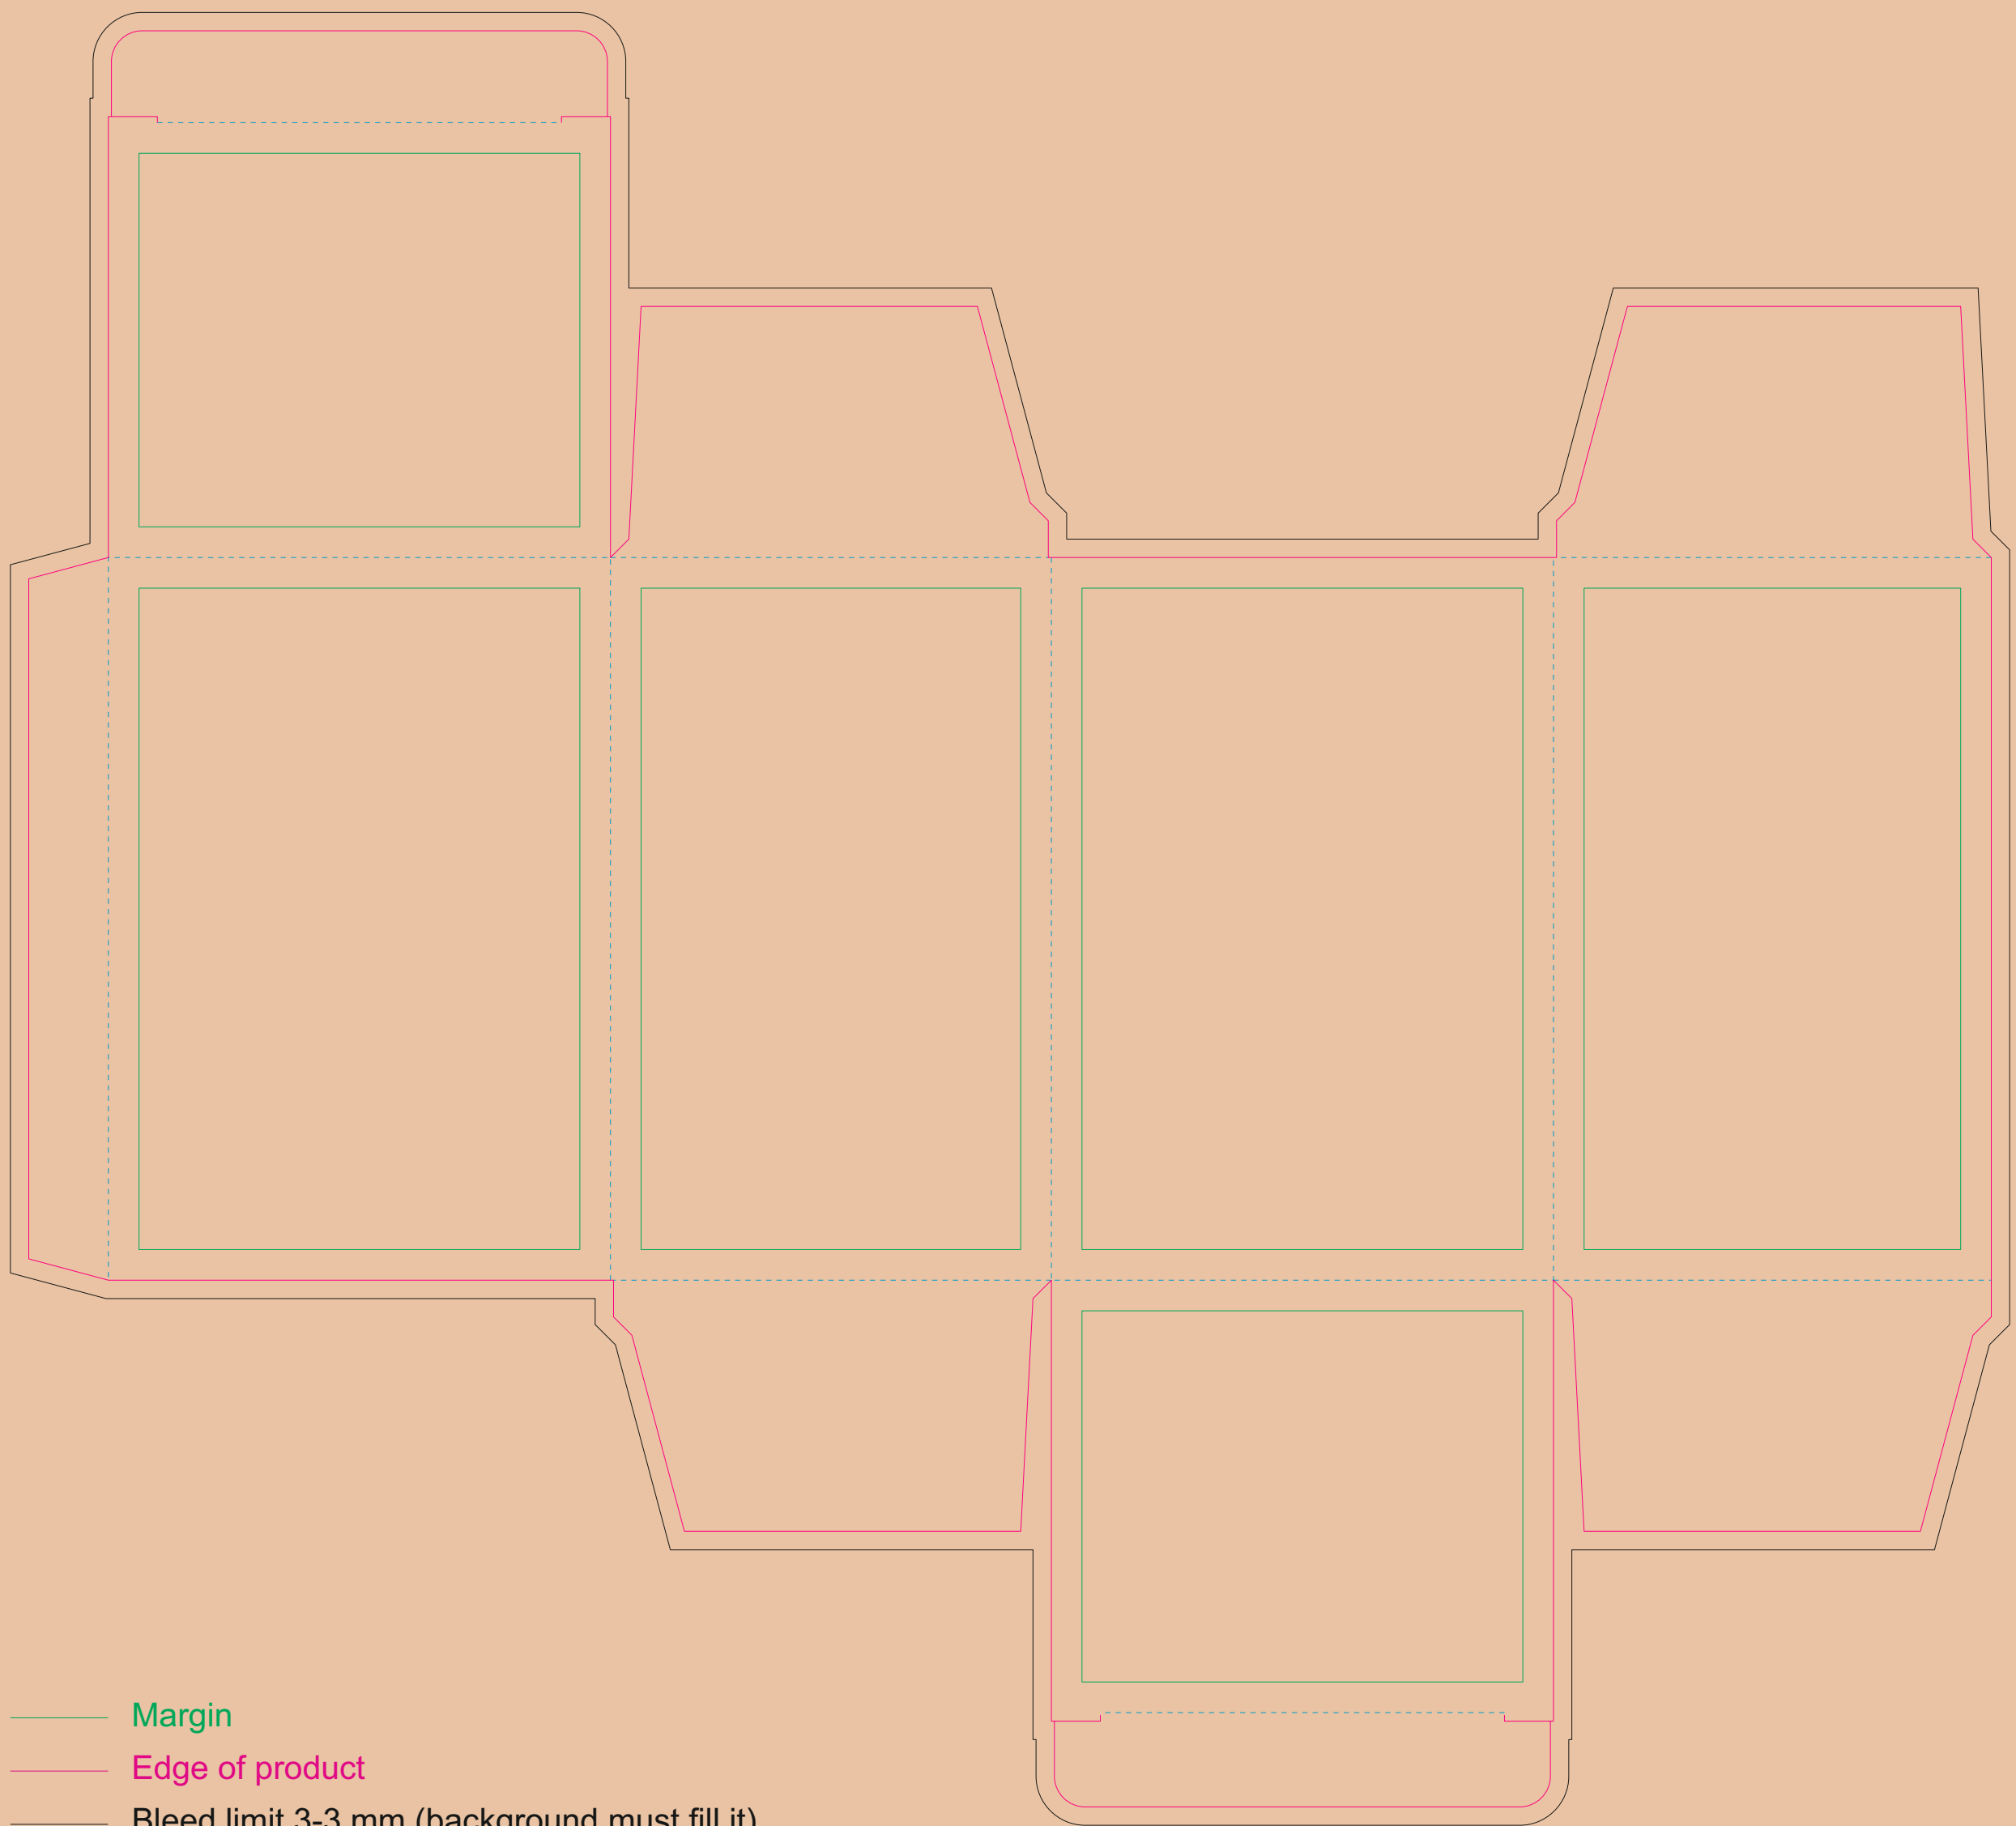

Kraft Paperboard box

- Margin
- Edge of product
- Bleed limit 3-3 mm (background must fill it)
- - - - - Fold line

resolution: min. 300 DPI
colours: CMYK
formats: TIFF, PDF, EPS, AI, CDR

The green line indicates the area all non-background object-texts, logos, etc.
The pink outline the maximum size of graphic visible on the product.
The black line indicates the size of the required graphics including bleed.
The blue line indicates the folding.