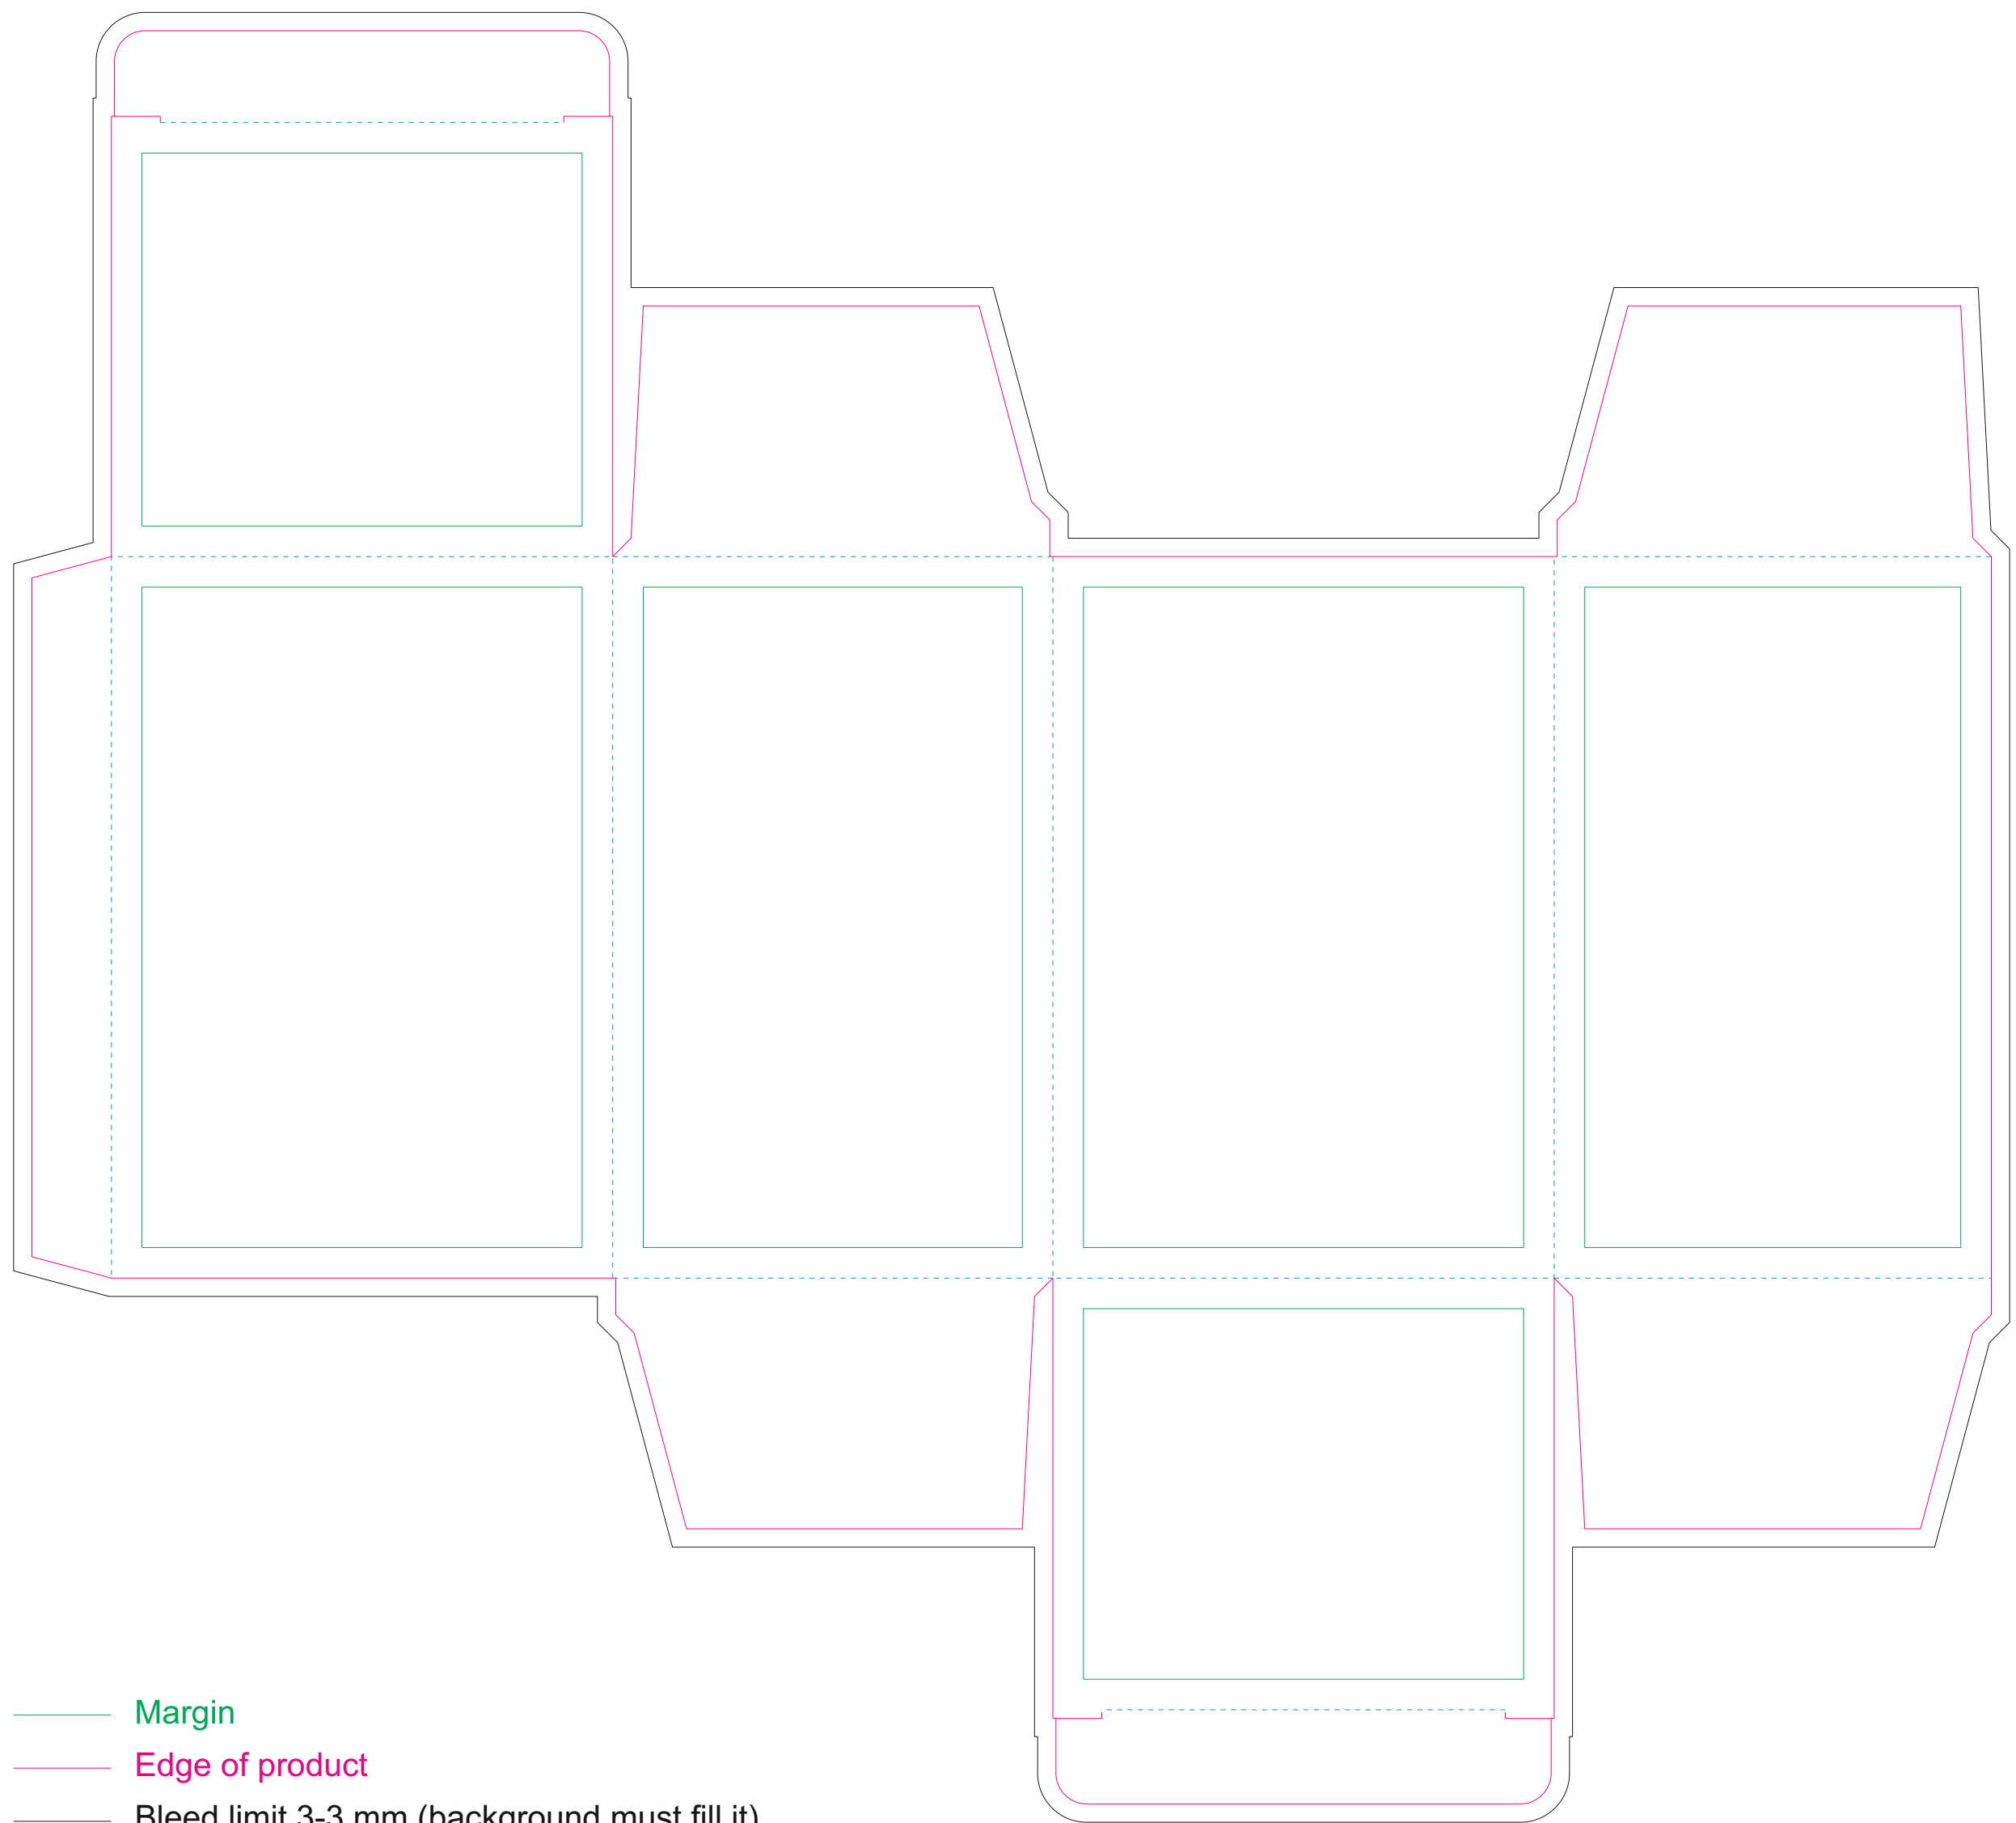

Paperboard box

- Margin
- Edge of product
- Bleed limit 3-3 mm (background must fill it)
- - - - - Fold line

resolution: min. 300 DPI
colours: CMYK
formats: TIFF, PDF, EPS, AI, CDR

The green line indicates the area all non-background object-texts, logos, etc.
The pink outline the maximum size of graphic visible on the product.
The black line indicates the size of the required graphics including bleed.
The blue line indicates the folding.