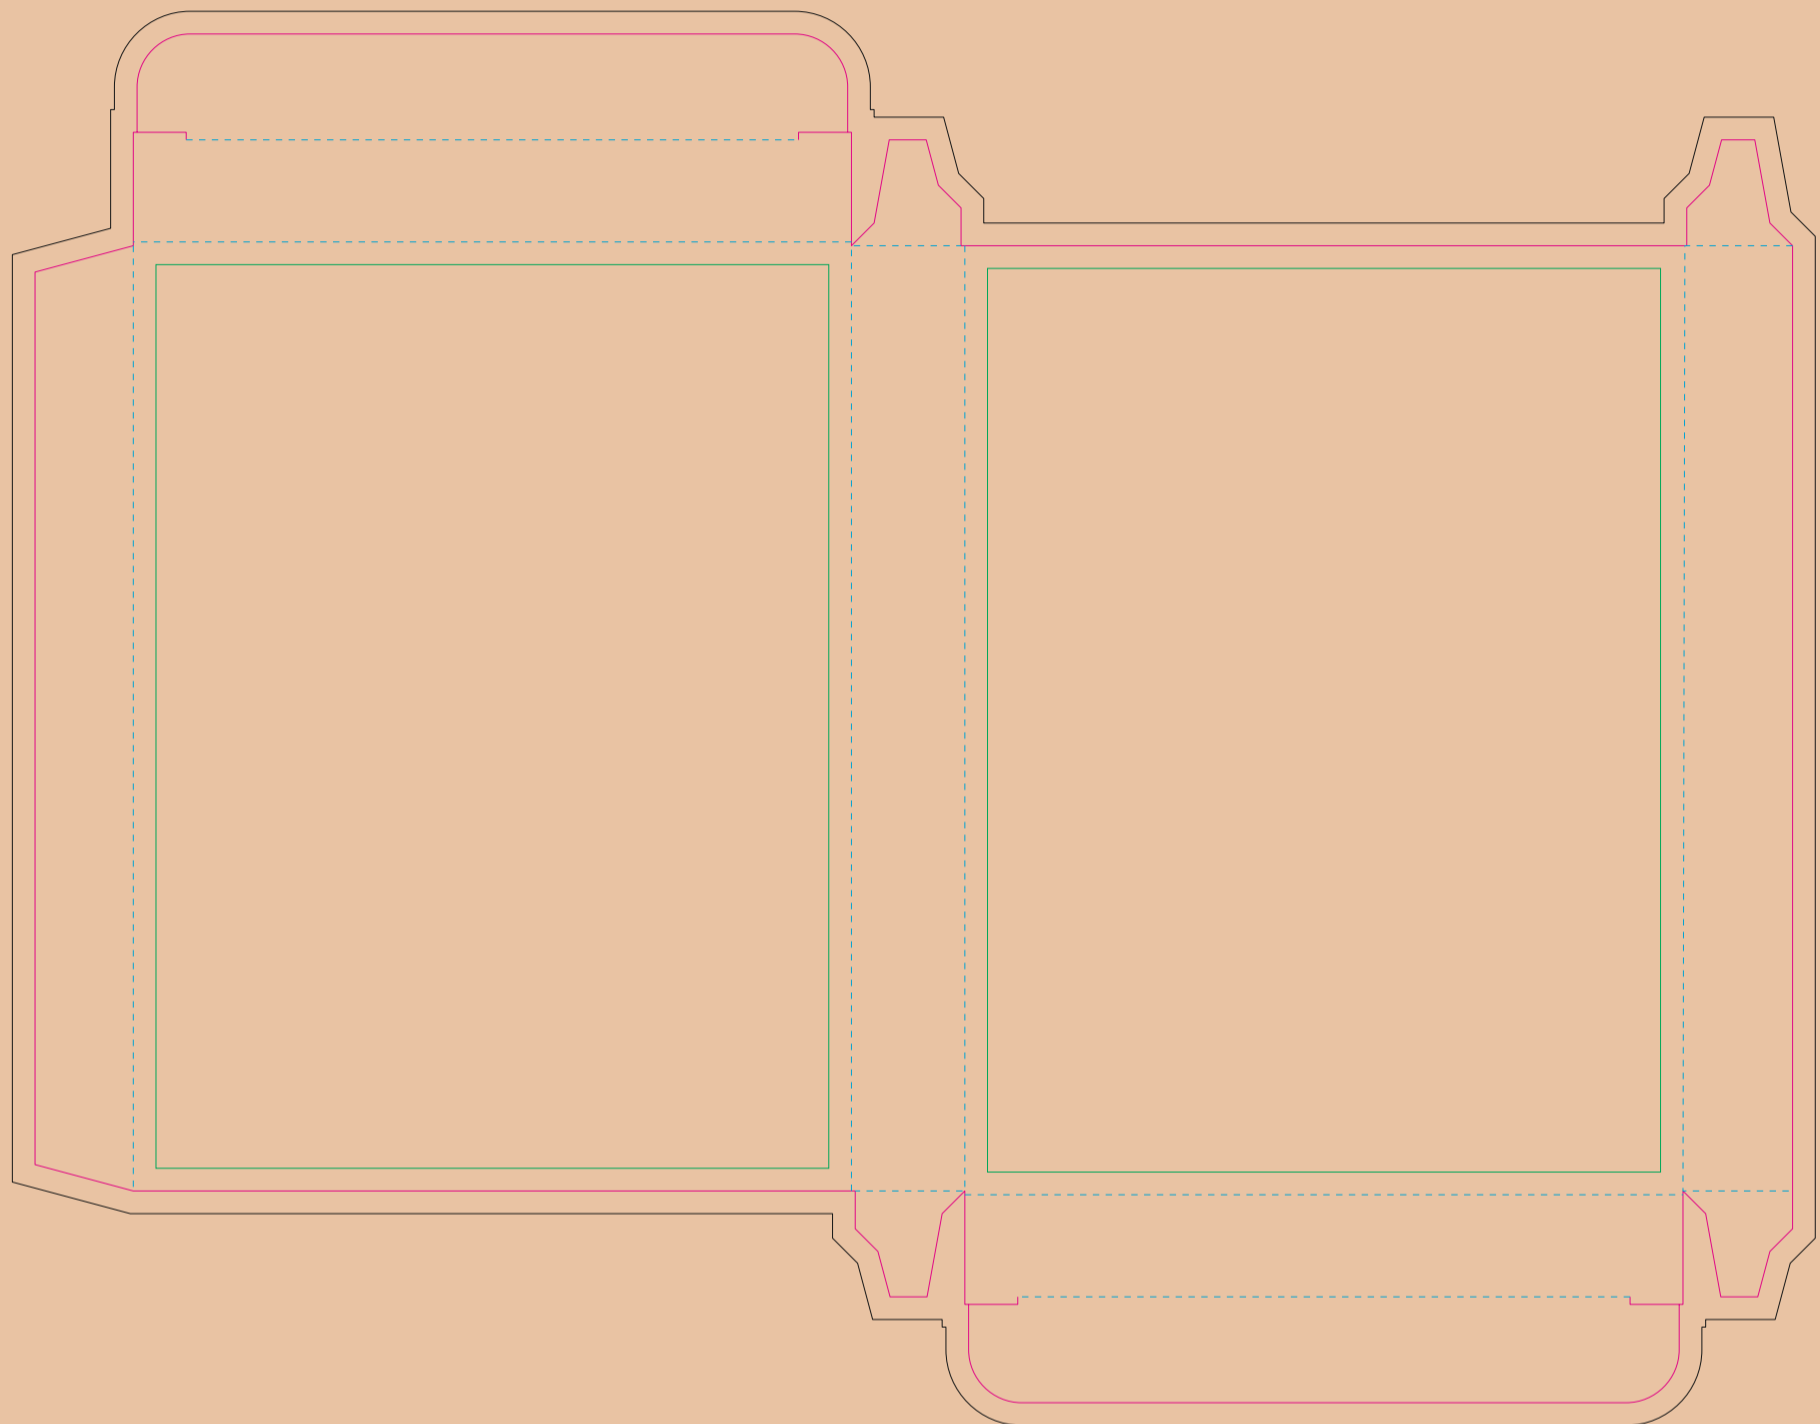

# Kraft Paperboard box

- Margin
- Edge of product
- Bleed limit 3-3 mm (background must fill it)
- - - - - Fold line

resolution: min. 300 DPI  
colours: CMYK  
formats: TIFF, PDF, EPS, AI, CDR

The green line indicates the area all non-background object-texts, logos, etc.  
The pink outline the maximum size of graphic visible on the product.  
The black line indicates the size of the required graphics including bleed.  
The blue line indicates the folding.