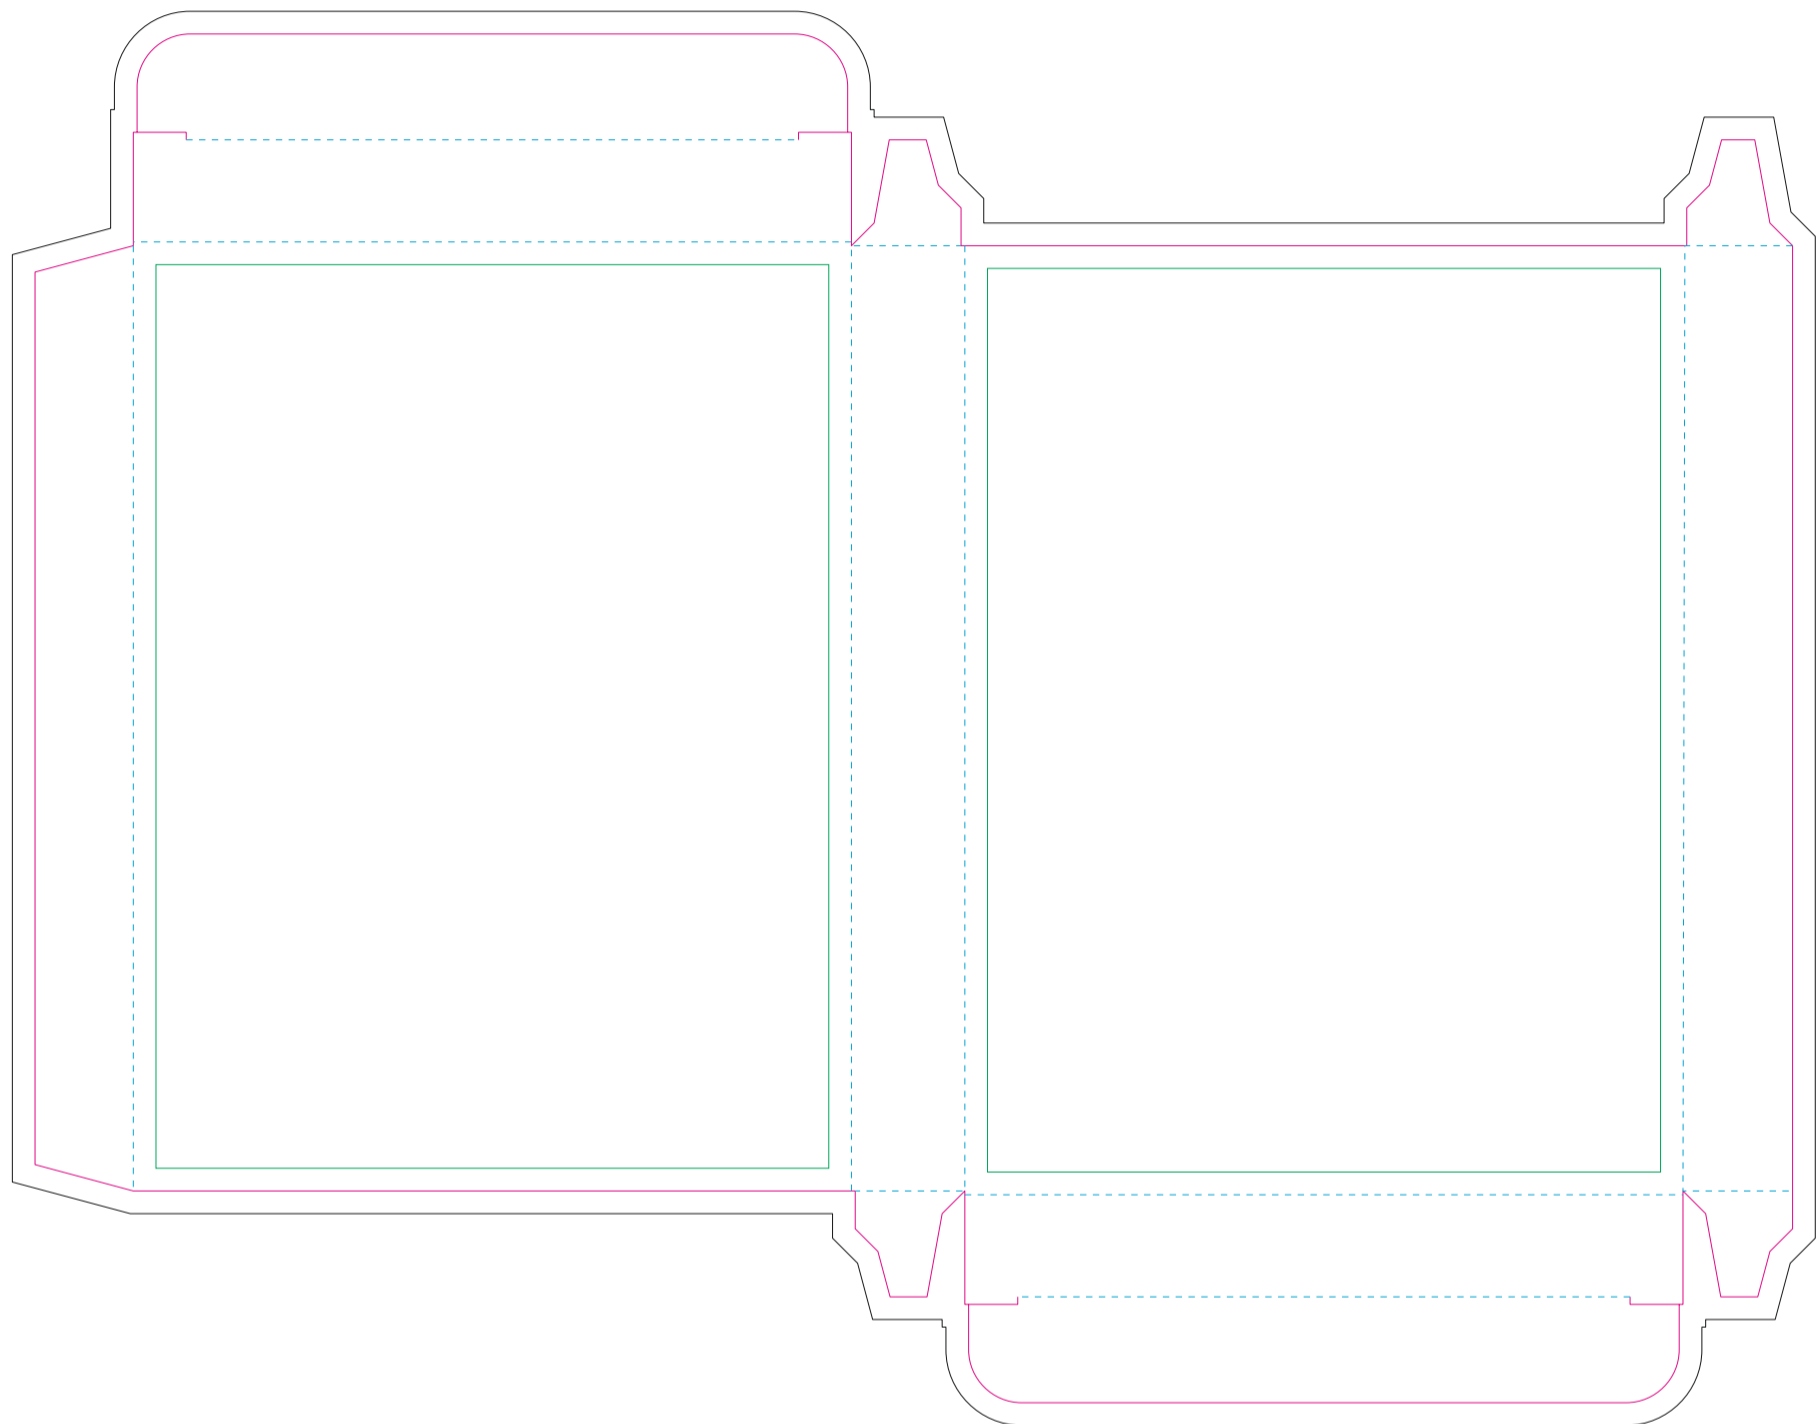

Paperboard box

- Margin
- Edge of product
- Bleed limit 3-3 mm (background must fill it)
- - - - - Fold line

resolution: min. 300 DPI
colours: CMYK
formats: TIFF, PDF, EPS, AI, CDR

The green line indicates the area all non-background object-texts, logos, etc.
The pink outline the maximum size of graphic visible on the product.
The black line indicates the size of the required graphics including bleed.
The blue line indicates the folding.