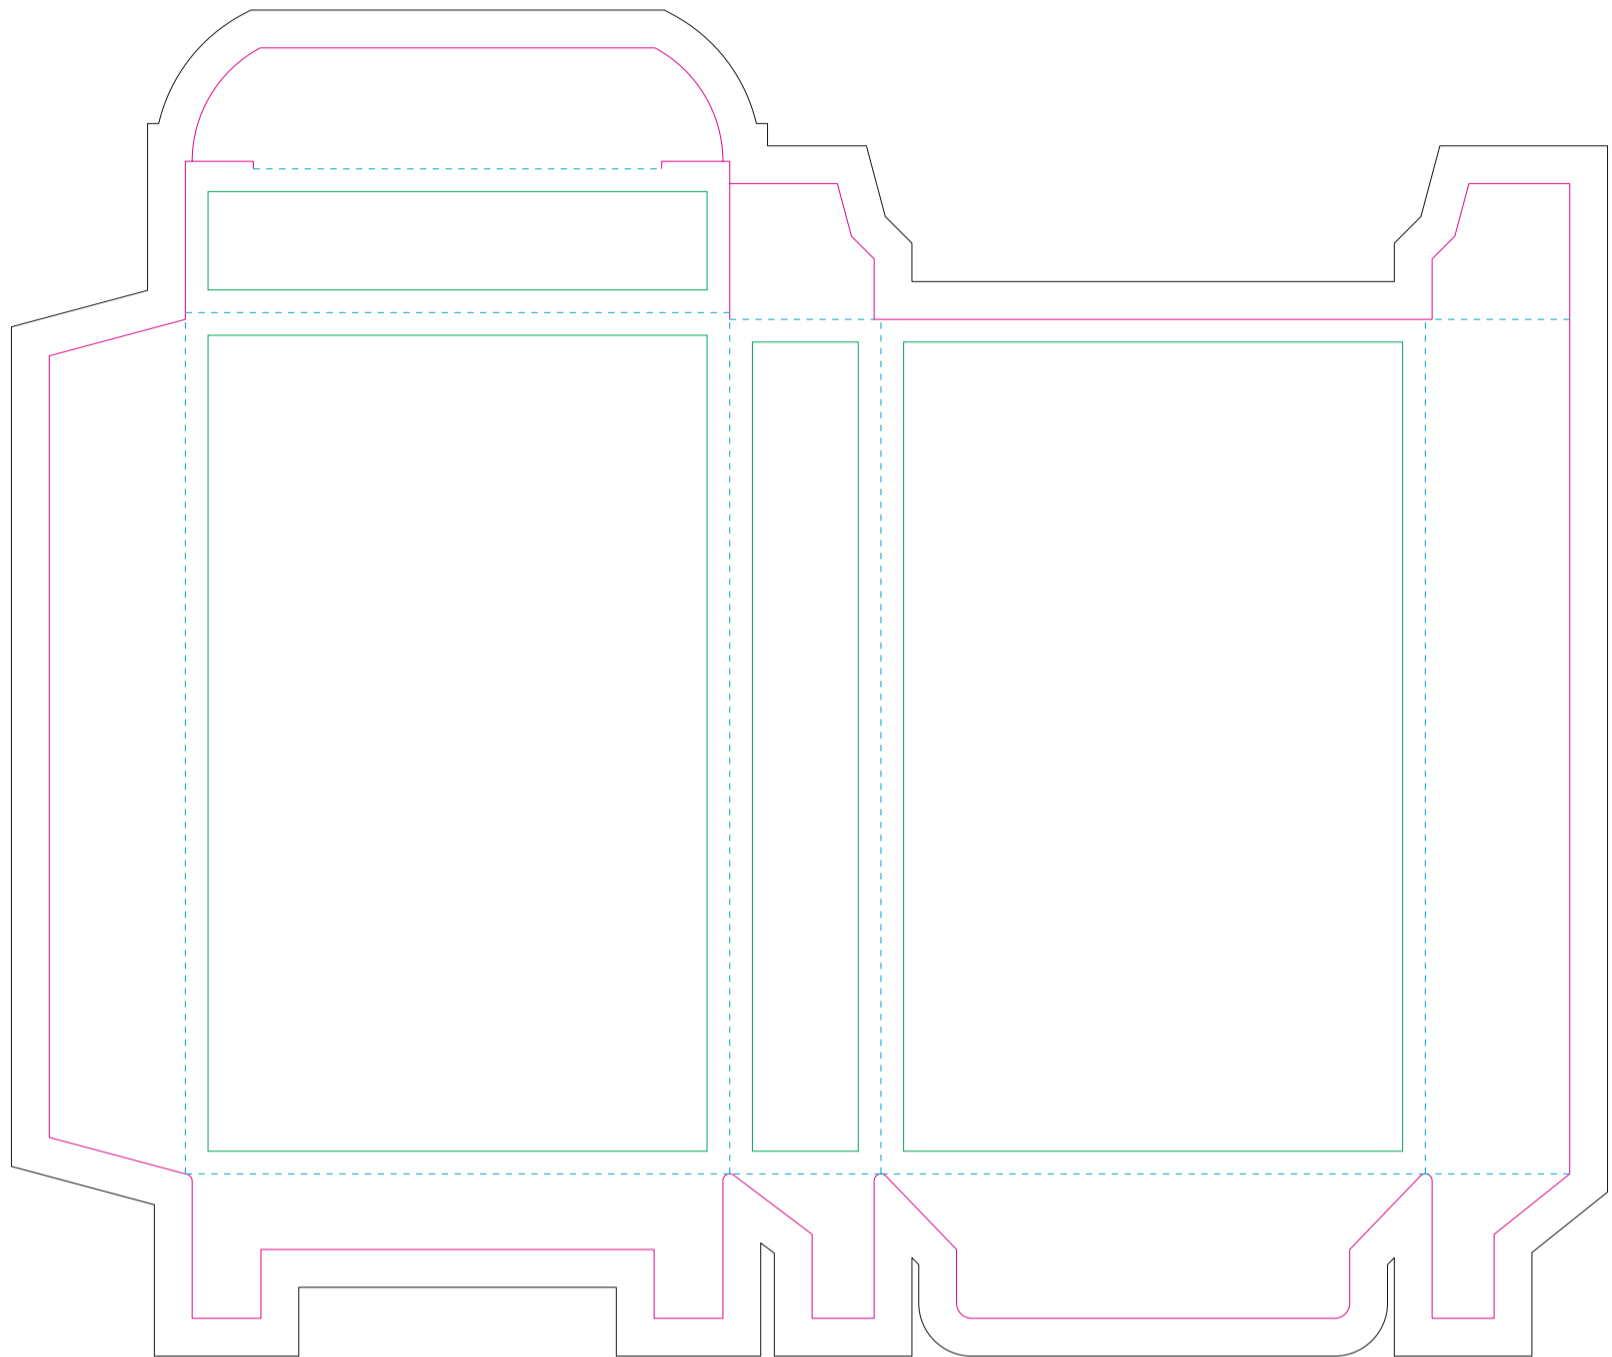

Corrugated cardboard box

- Margin
- Edge of product
- Bleed limit 5-5 mm (background must fill it)
- Fold line

resolution: min. 300 DPI
colours: CMYK
formats: TIFF, PDF, EPS, AI, CDR

The green line indicates the area all non-background object-texts, logos, etc.
The pink outline the maximum size of graphic visible on the product.
The black line indicates the size of the required graphics including bleed.
The blue line indicates the folding.