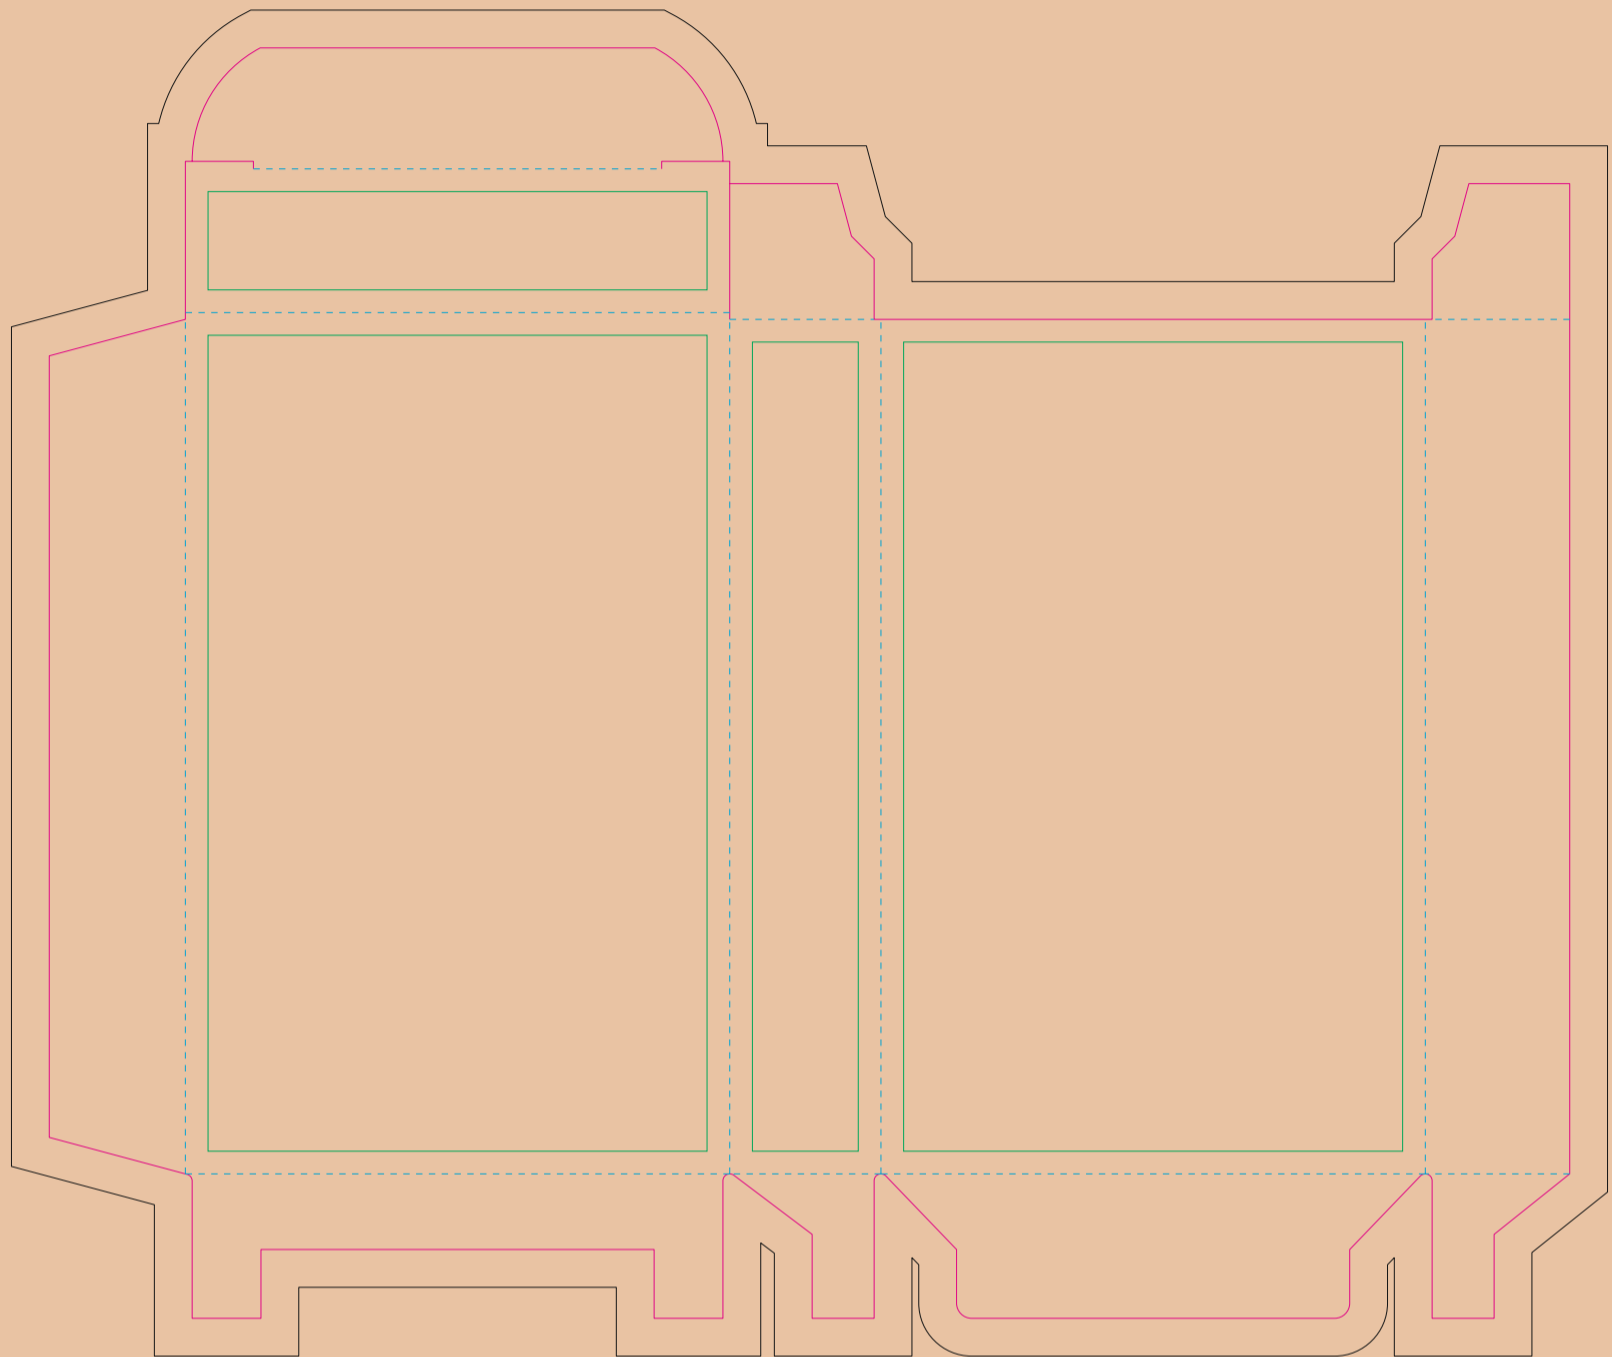

# Kraft corrugated cardboard box

- Margin
- Edge of product
- Bleed limit 5-5 mm (background must fill it)
- Fold line

resolution: min. 300 DPI  
colours: CMYK  
formats: TIFF, PDF, EPS, AI, CDR

The green line indicates the area all non-background object-texts, logos, etc.  
The pink outline the maximum size of graphic visible on the product.  
The black line indicates the size of the required graphics including bleed.  
The blue line indicates the folding.