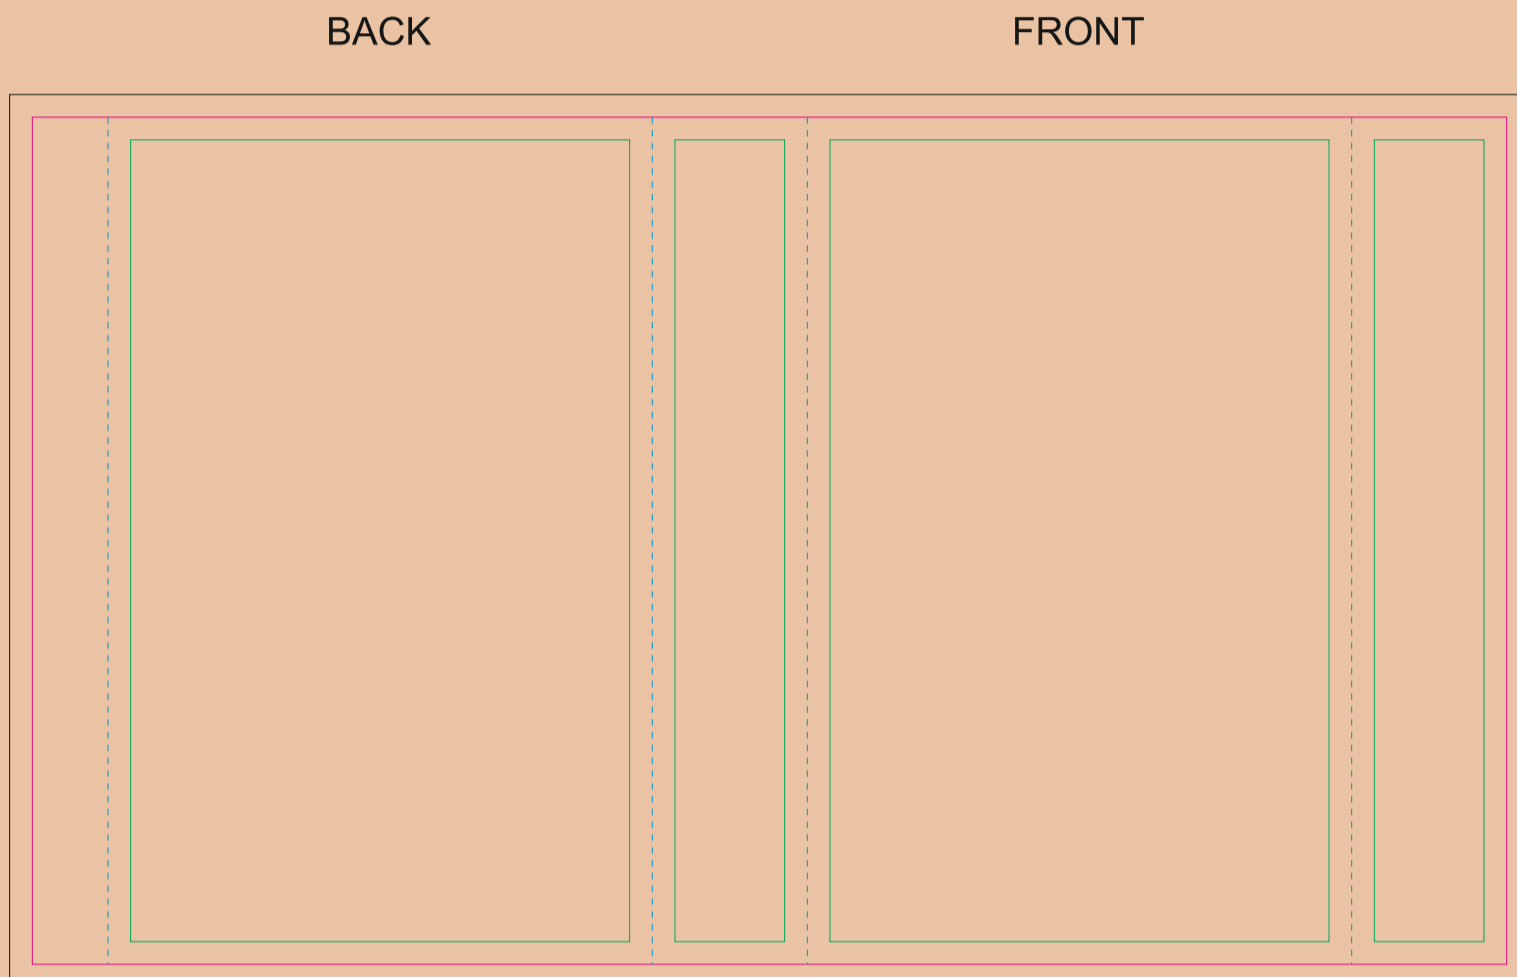

The size of the paper sleeve is for reference only as product packaging size may vary.

Kraft paper sleeve

- Margin
- Edge of product
- Bleed limit 3-3 mm (background must fill it)
- Fold line

resolution: min. 300 DPI
colours: CMYK
formats: TIFF, PDF, EPS, AI, CDR

The green line indicates the area all non-background object-texts, logos, etc.
The pink outline the maximum size of graphic visible on the product.
The black line indicates the size of the required graphics including bleed.
The blue line indicates the folding.