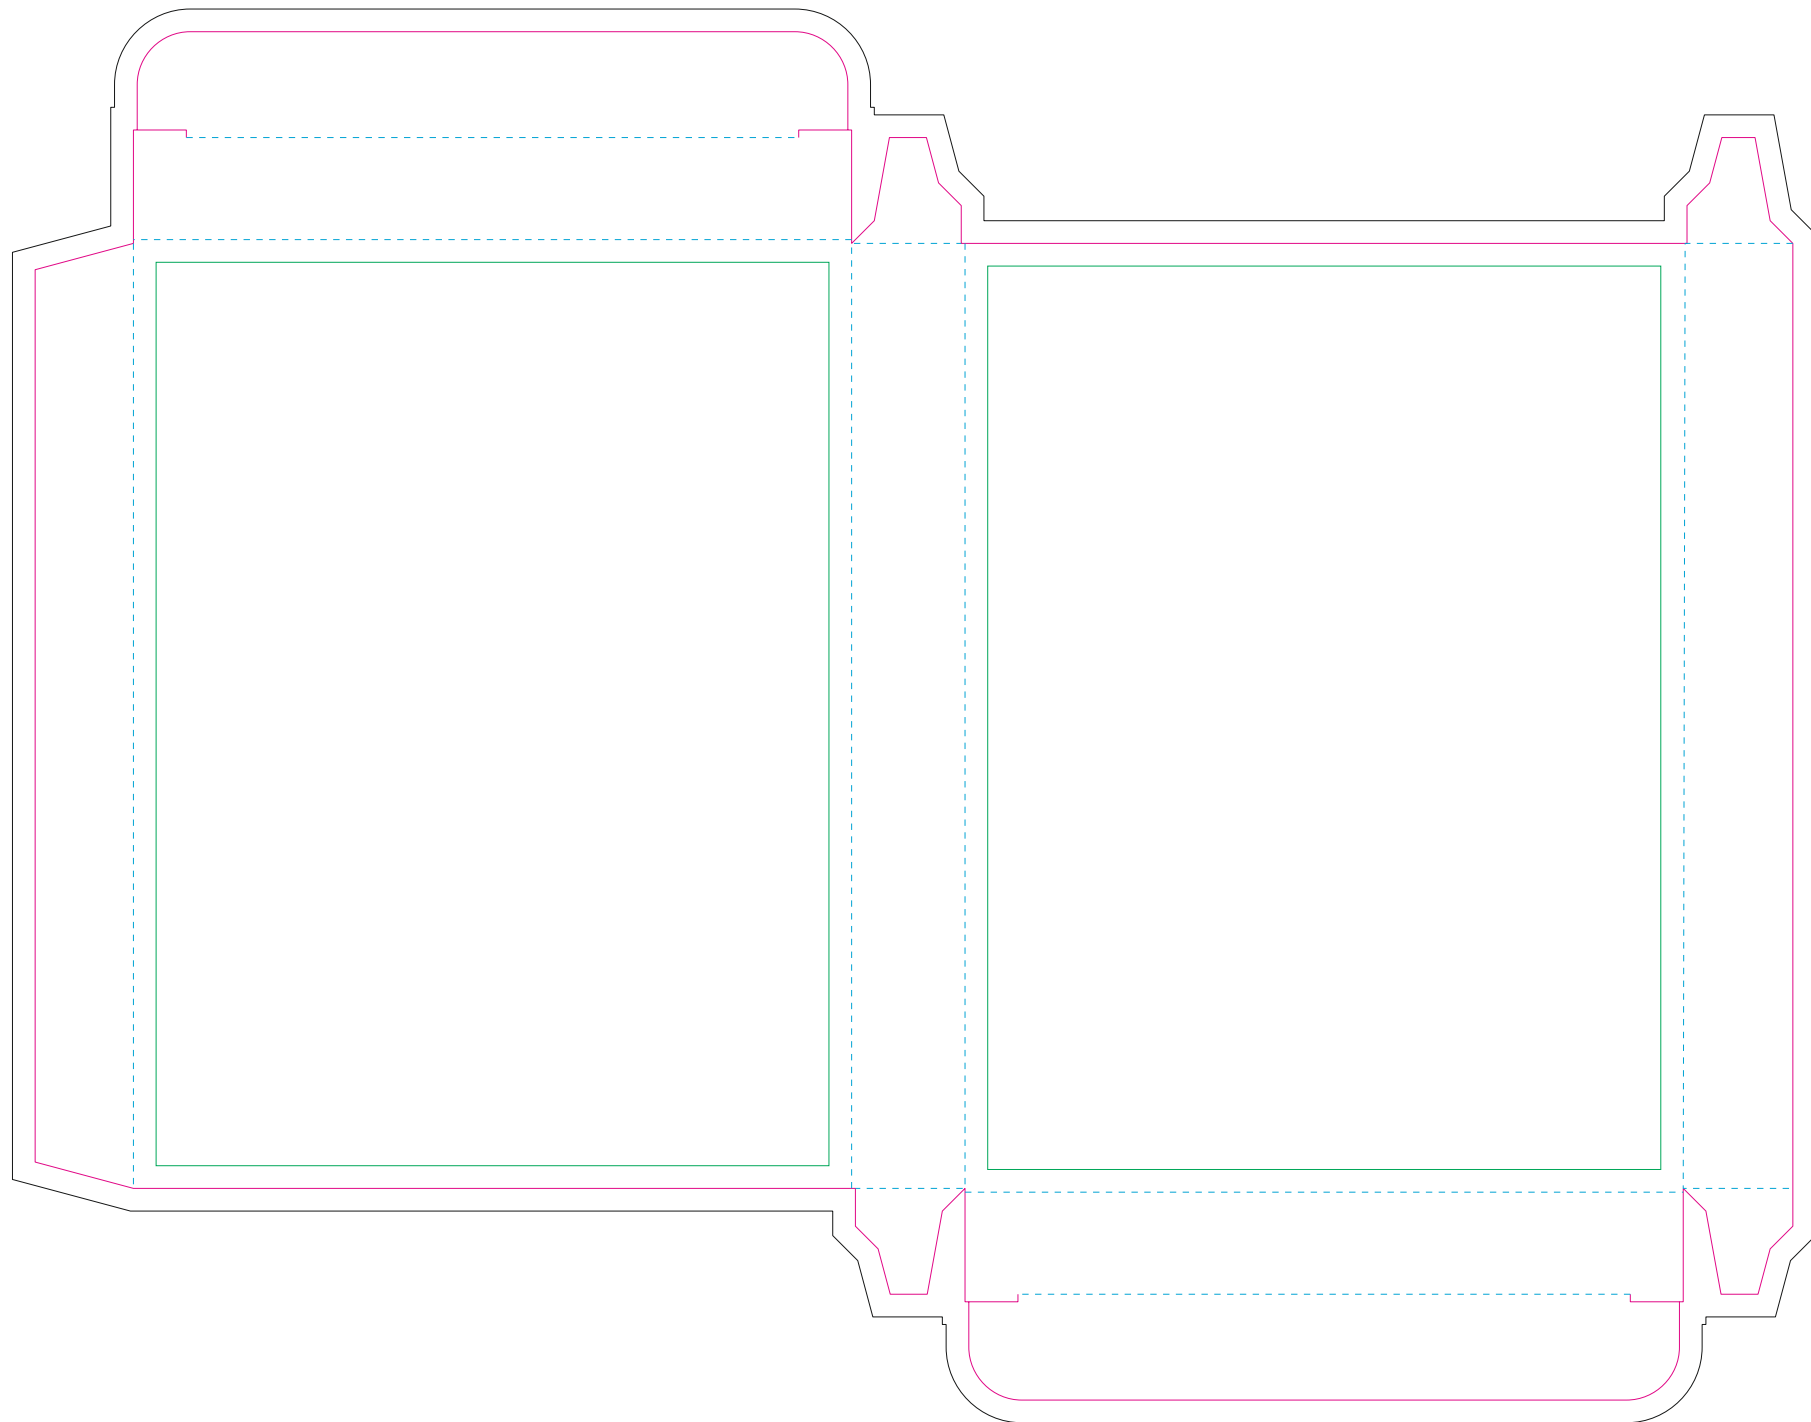

Paperboard box

- Margin
- Edge of product
- Bleed limit 3-3 mm (background must fill it)
- - - - - Fold line

resolution: min. 300 DPI
colours: CMYK
formats: TIFF, PDF, EPS, AI, CDR

The green line indicates the area all non-background object-texts, logos, etc.
The pink outline the maximum size of graphic visible on the product.
The black line indicates the size of the required graphics including bleed.
The blue line indicates the folding.