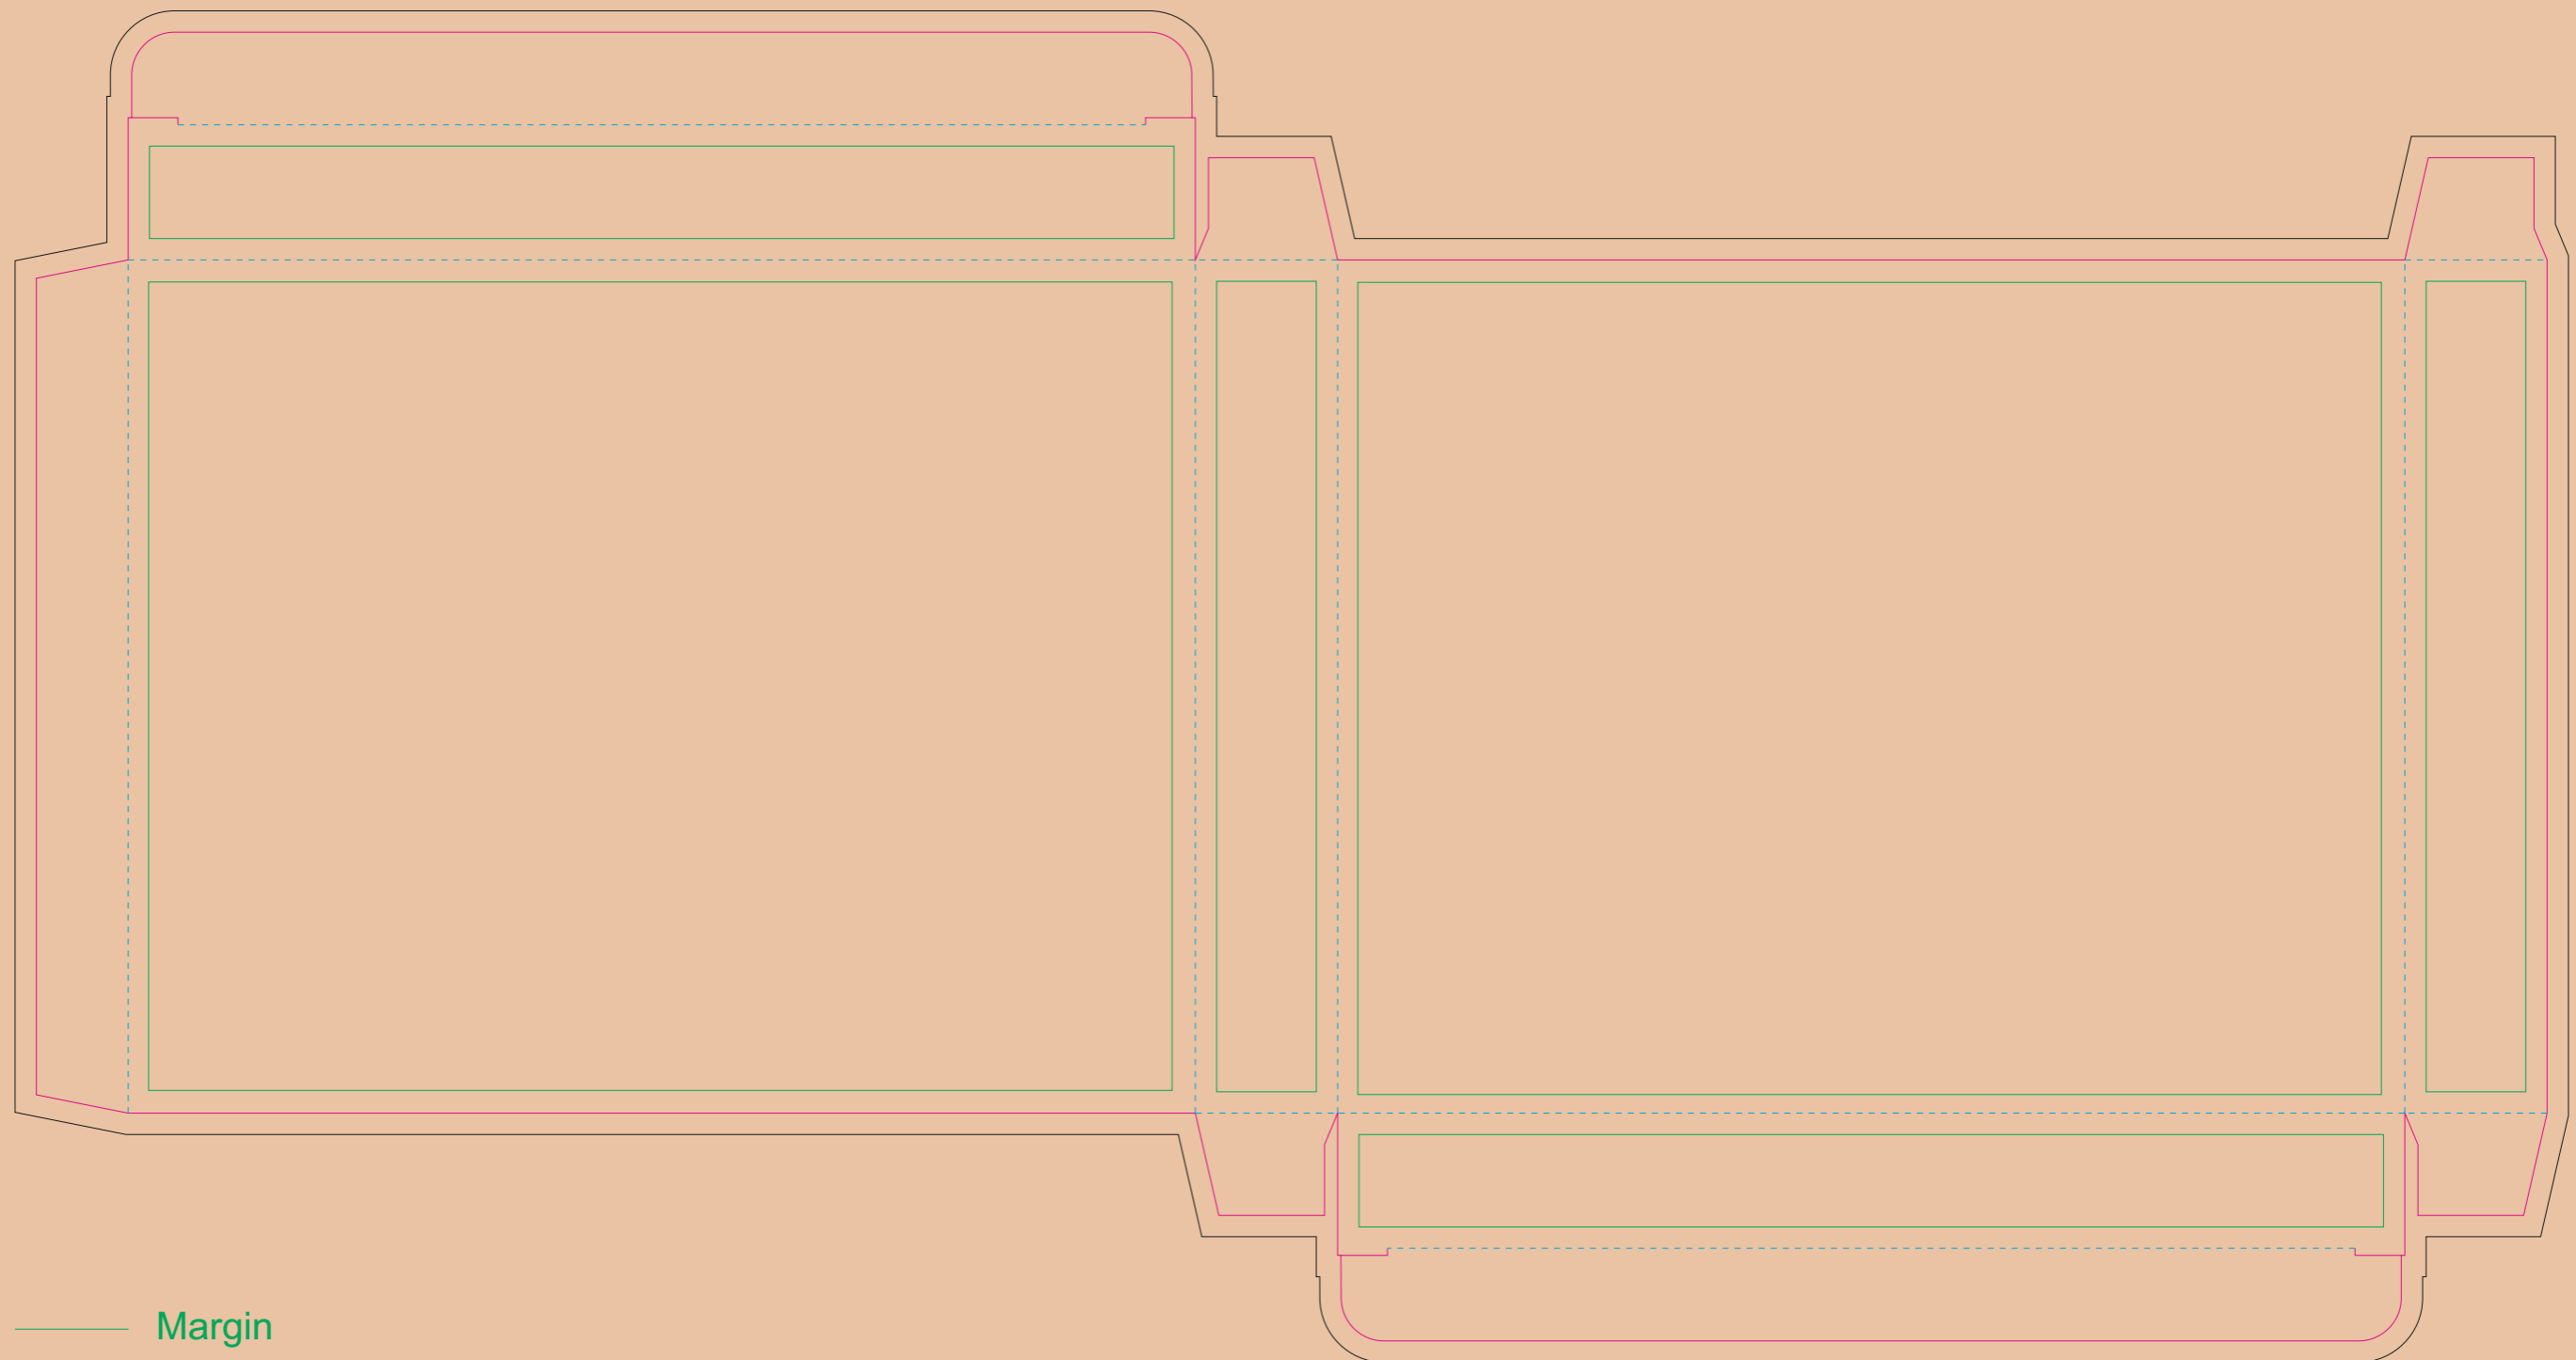

Kraft Paperboard box

- Margin
- Edge of product
- Bleed limit 3-3 mm (background must fill it)
- - - - - Fold line

resolution: min. 300 DPI
colours: CMYK
formats: TIFF, PDF, EPS, AI, CDR

The green line indicates the area all non-background object-texts, logos, etc.
The pink outline the maximum size of graphic visible on the product.
The black line indicates the size of the required graphics including bleed.
The blue line indicates the folding.