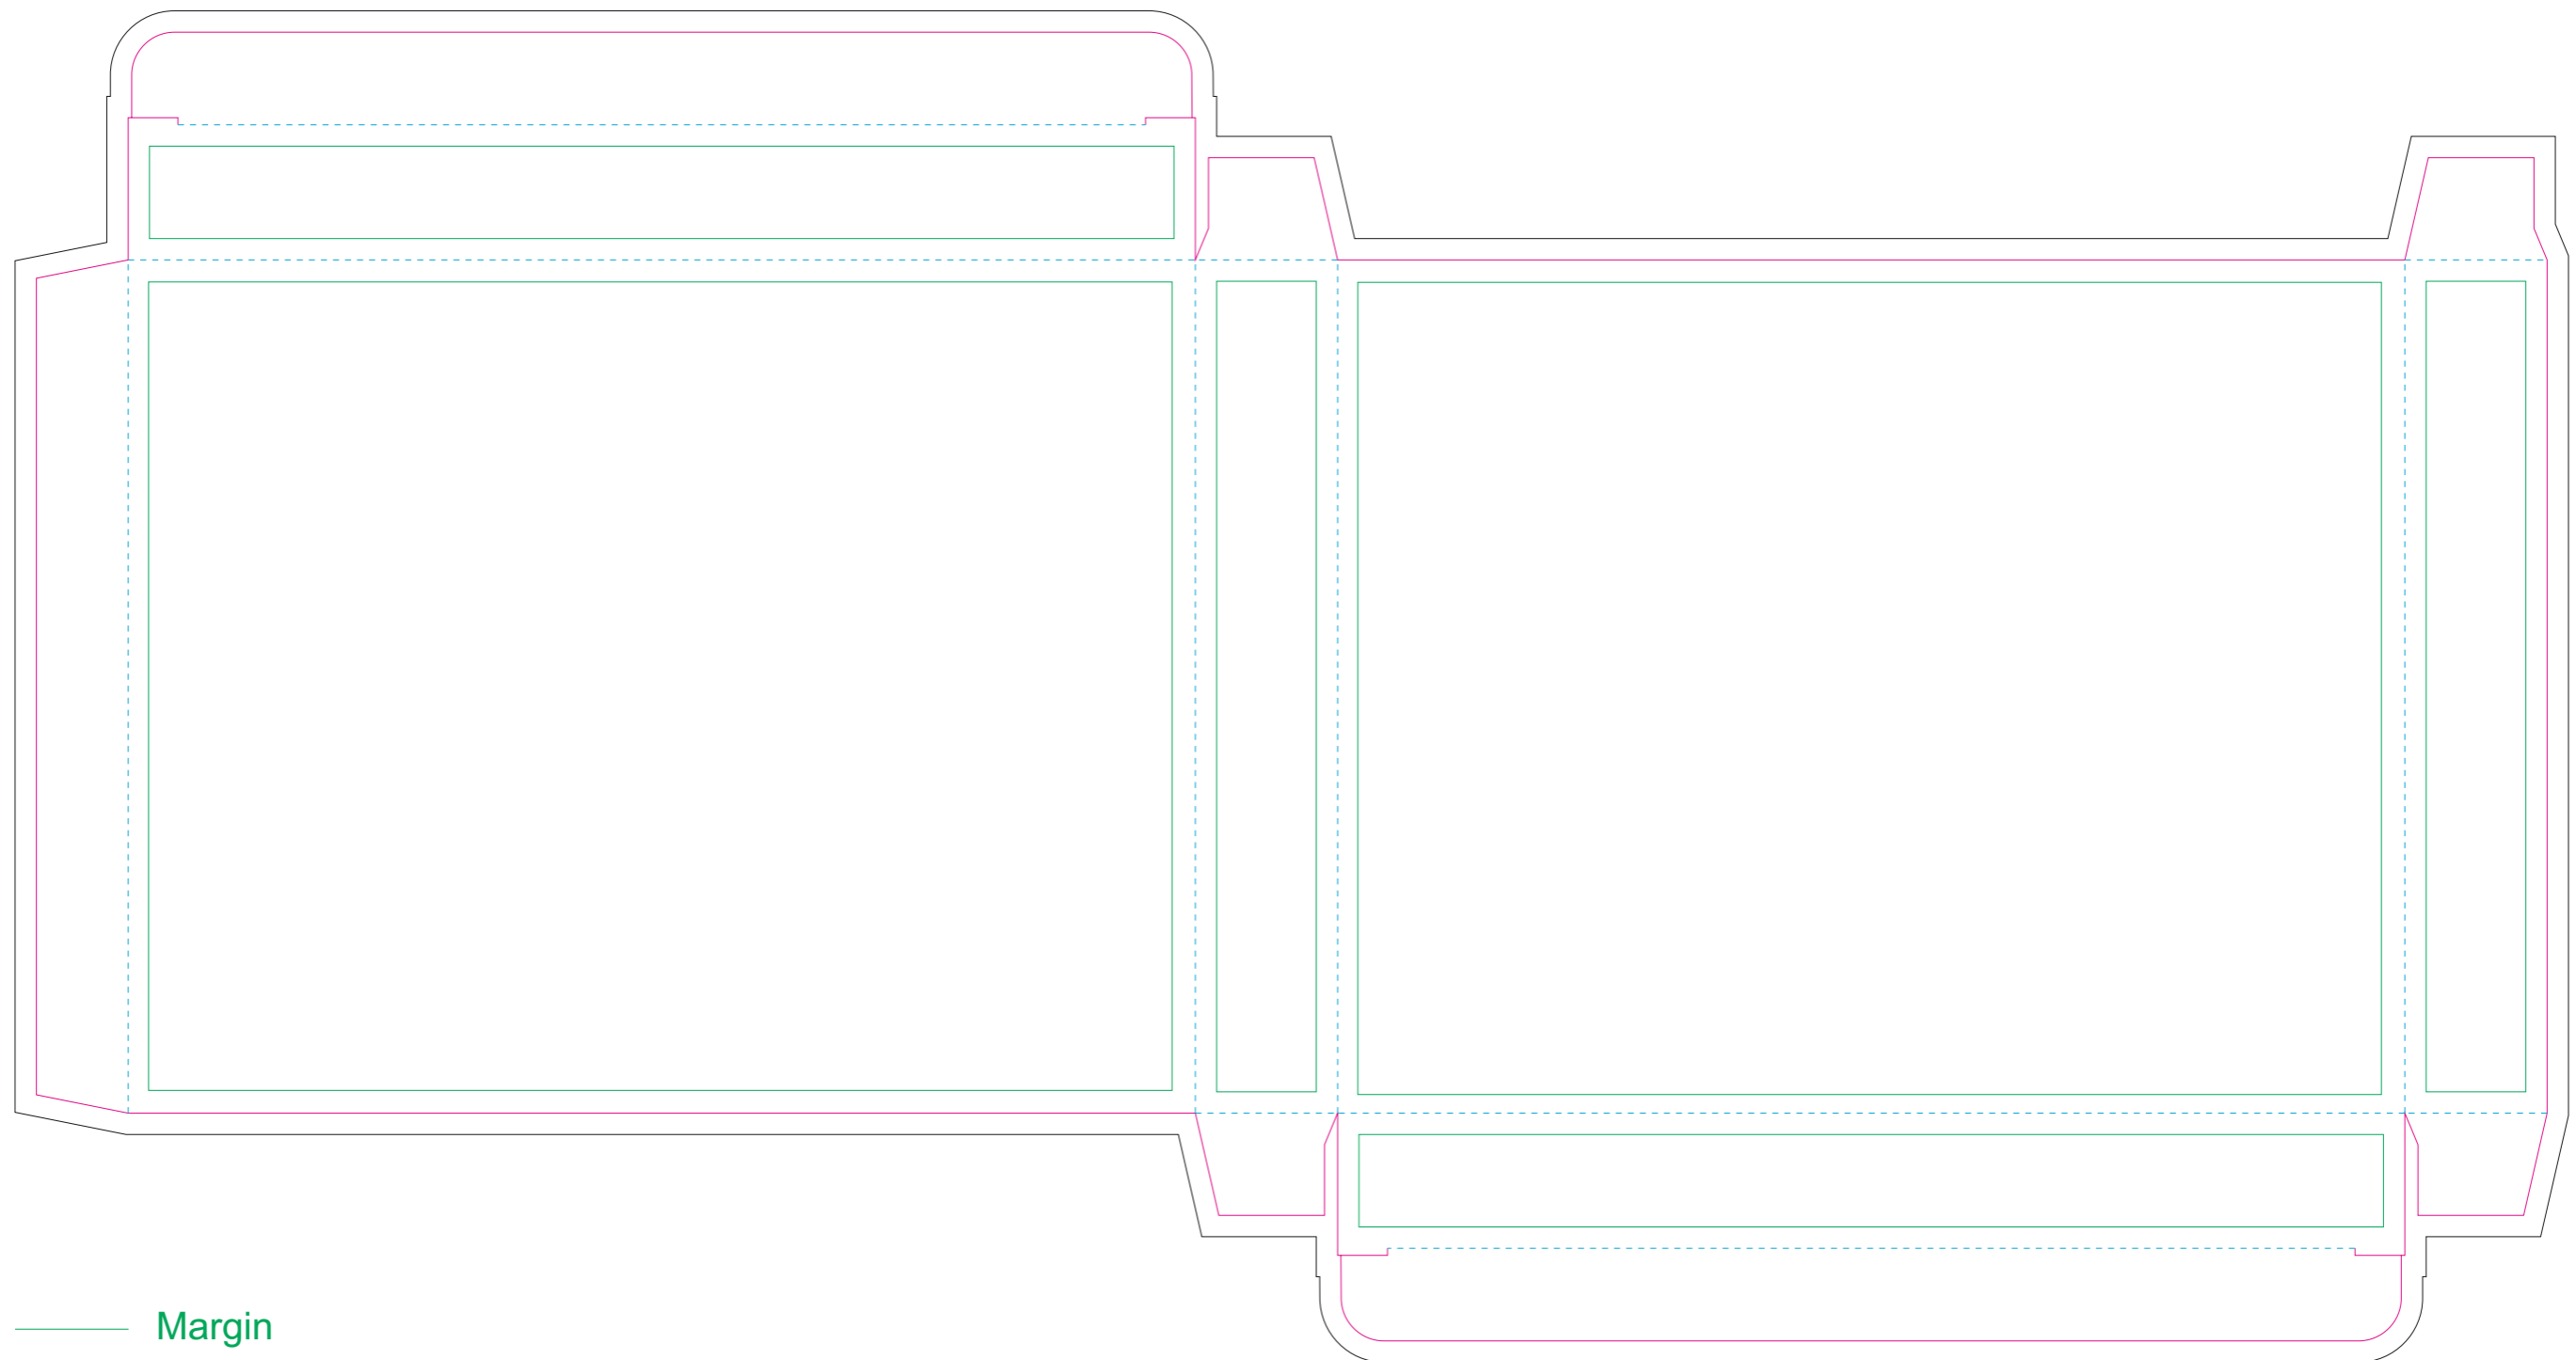

# Paperboard box

- Margin
- Edge of product
- Bleed limit 3-3 mm (background must fill it)
- - - - - Fold line

resolution: min. 300 DPI  
colours: CMYK  
formats: TIFF, PDF, EPS, AI, CDR

The green line indicates the area all non-background object-texts, logos, etc.  
The pink outline the maximum size of graphic visible on the product.  
The black line indicates the size of the required graphics including bleed.  
The blue line indicates the folding.