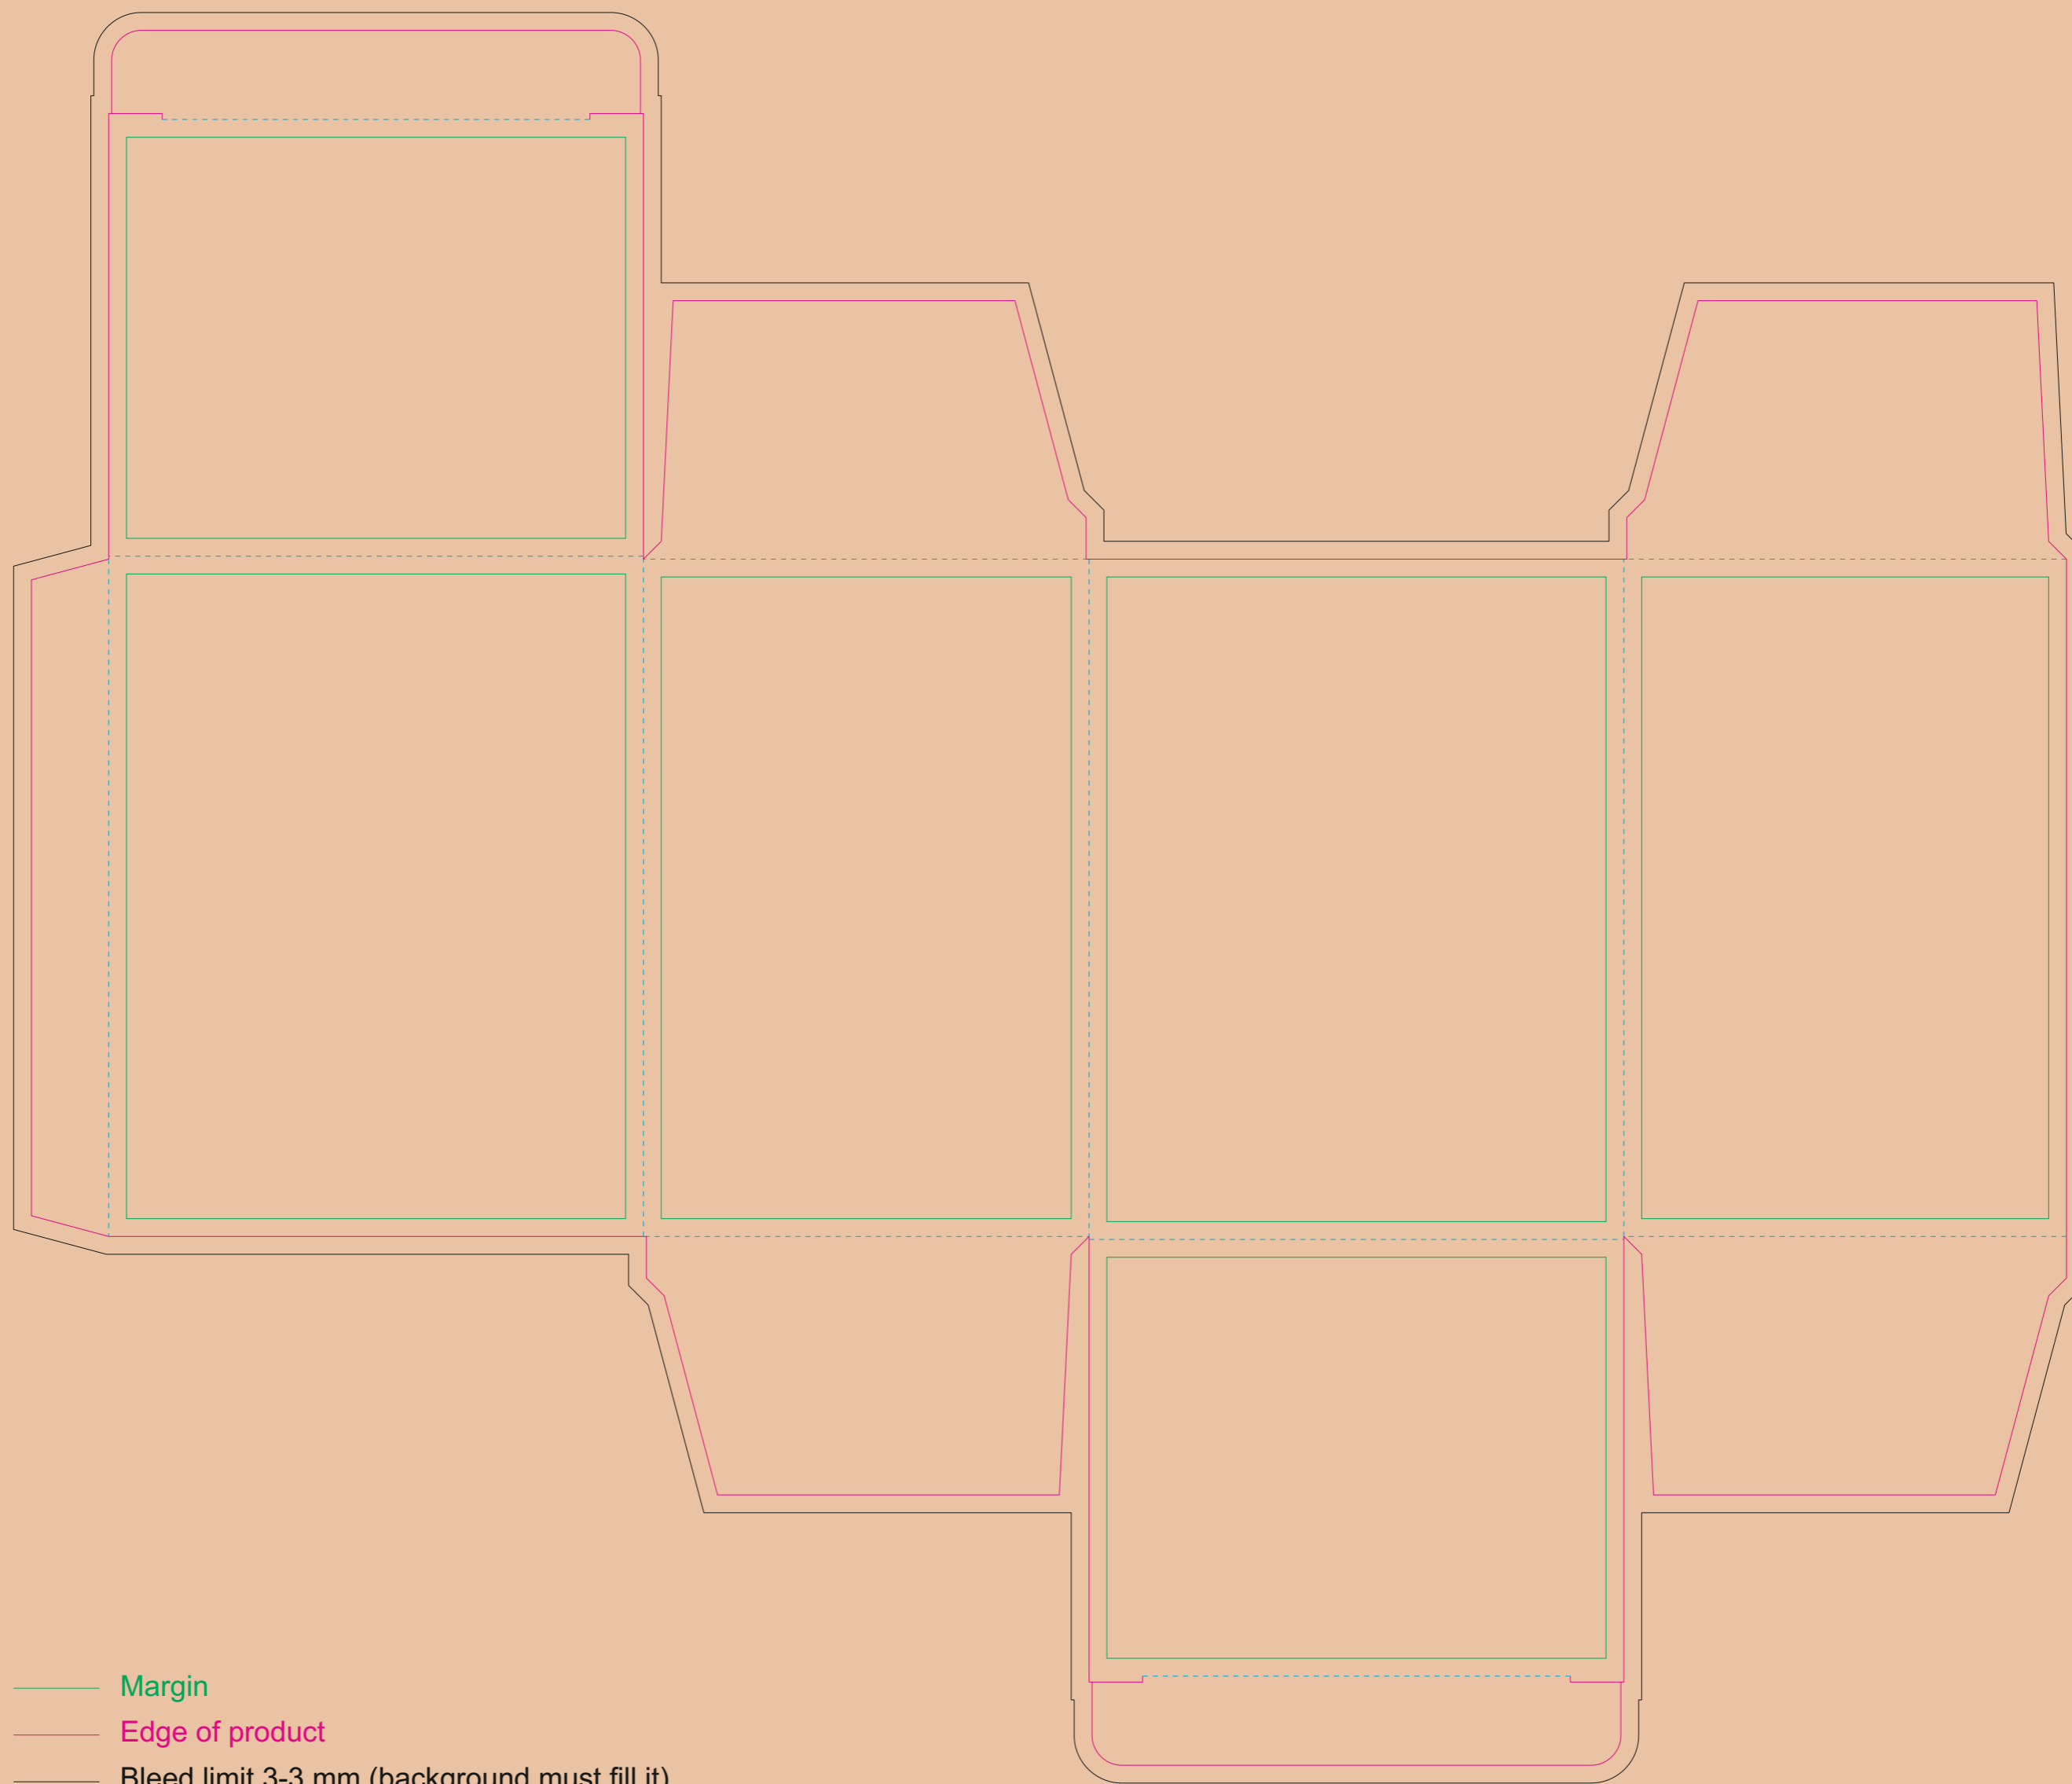

Kraft Paperboard box

- Margin
- Edge of product
- Bleed limit 3-3 mm (background must fill it)
- - - - - Fold line

resolution: min. 300 DPI
colours: CMYK
formats: TIFF, PDF, EPS, AI, CDR

The green line indicates the area all non-background object-texts, logos, etc.
The pink outline the maximum size of graphic visible on the product.
The black line indicates the size of the required graphics including bleed.
The blue line indicates the folding.