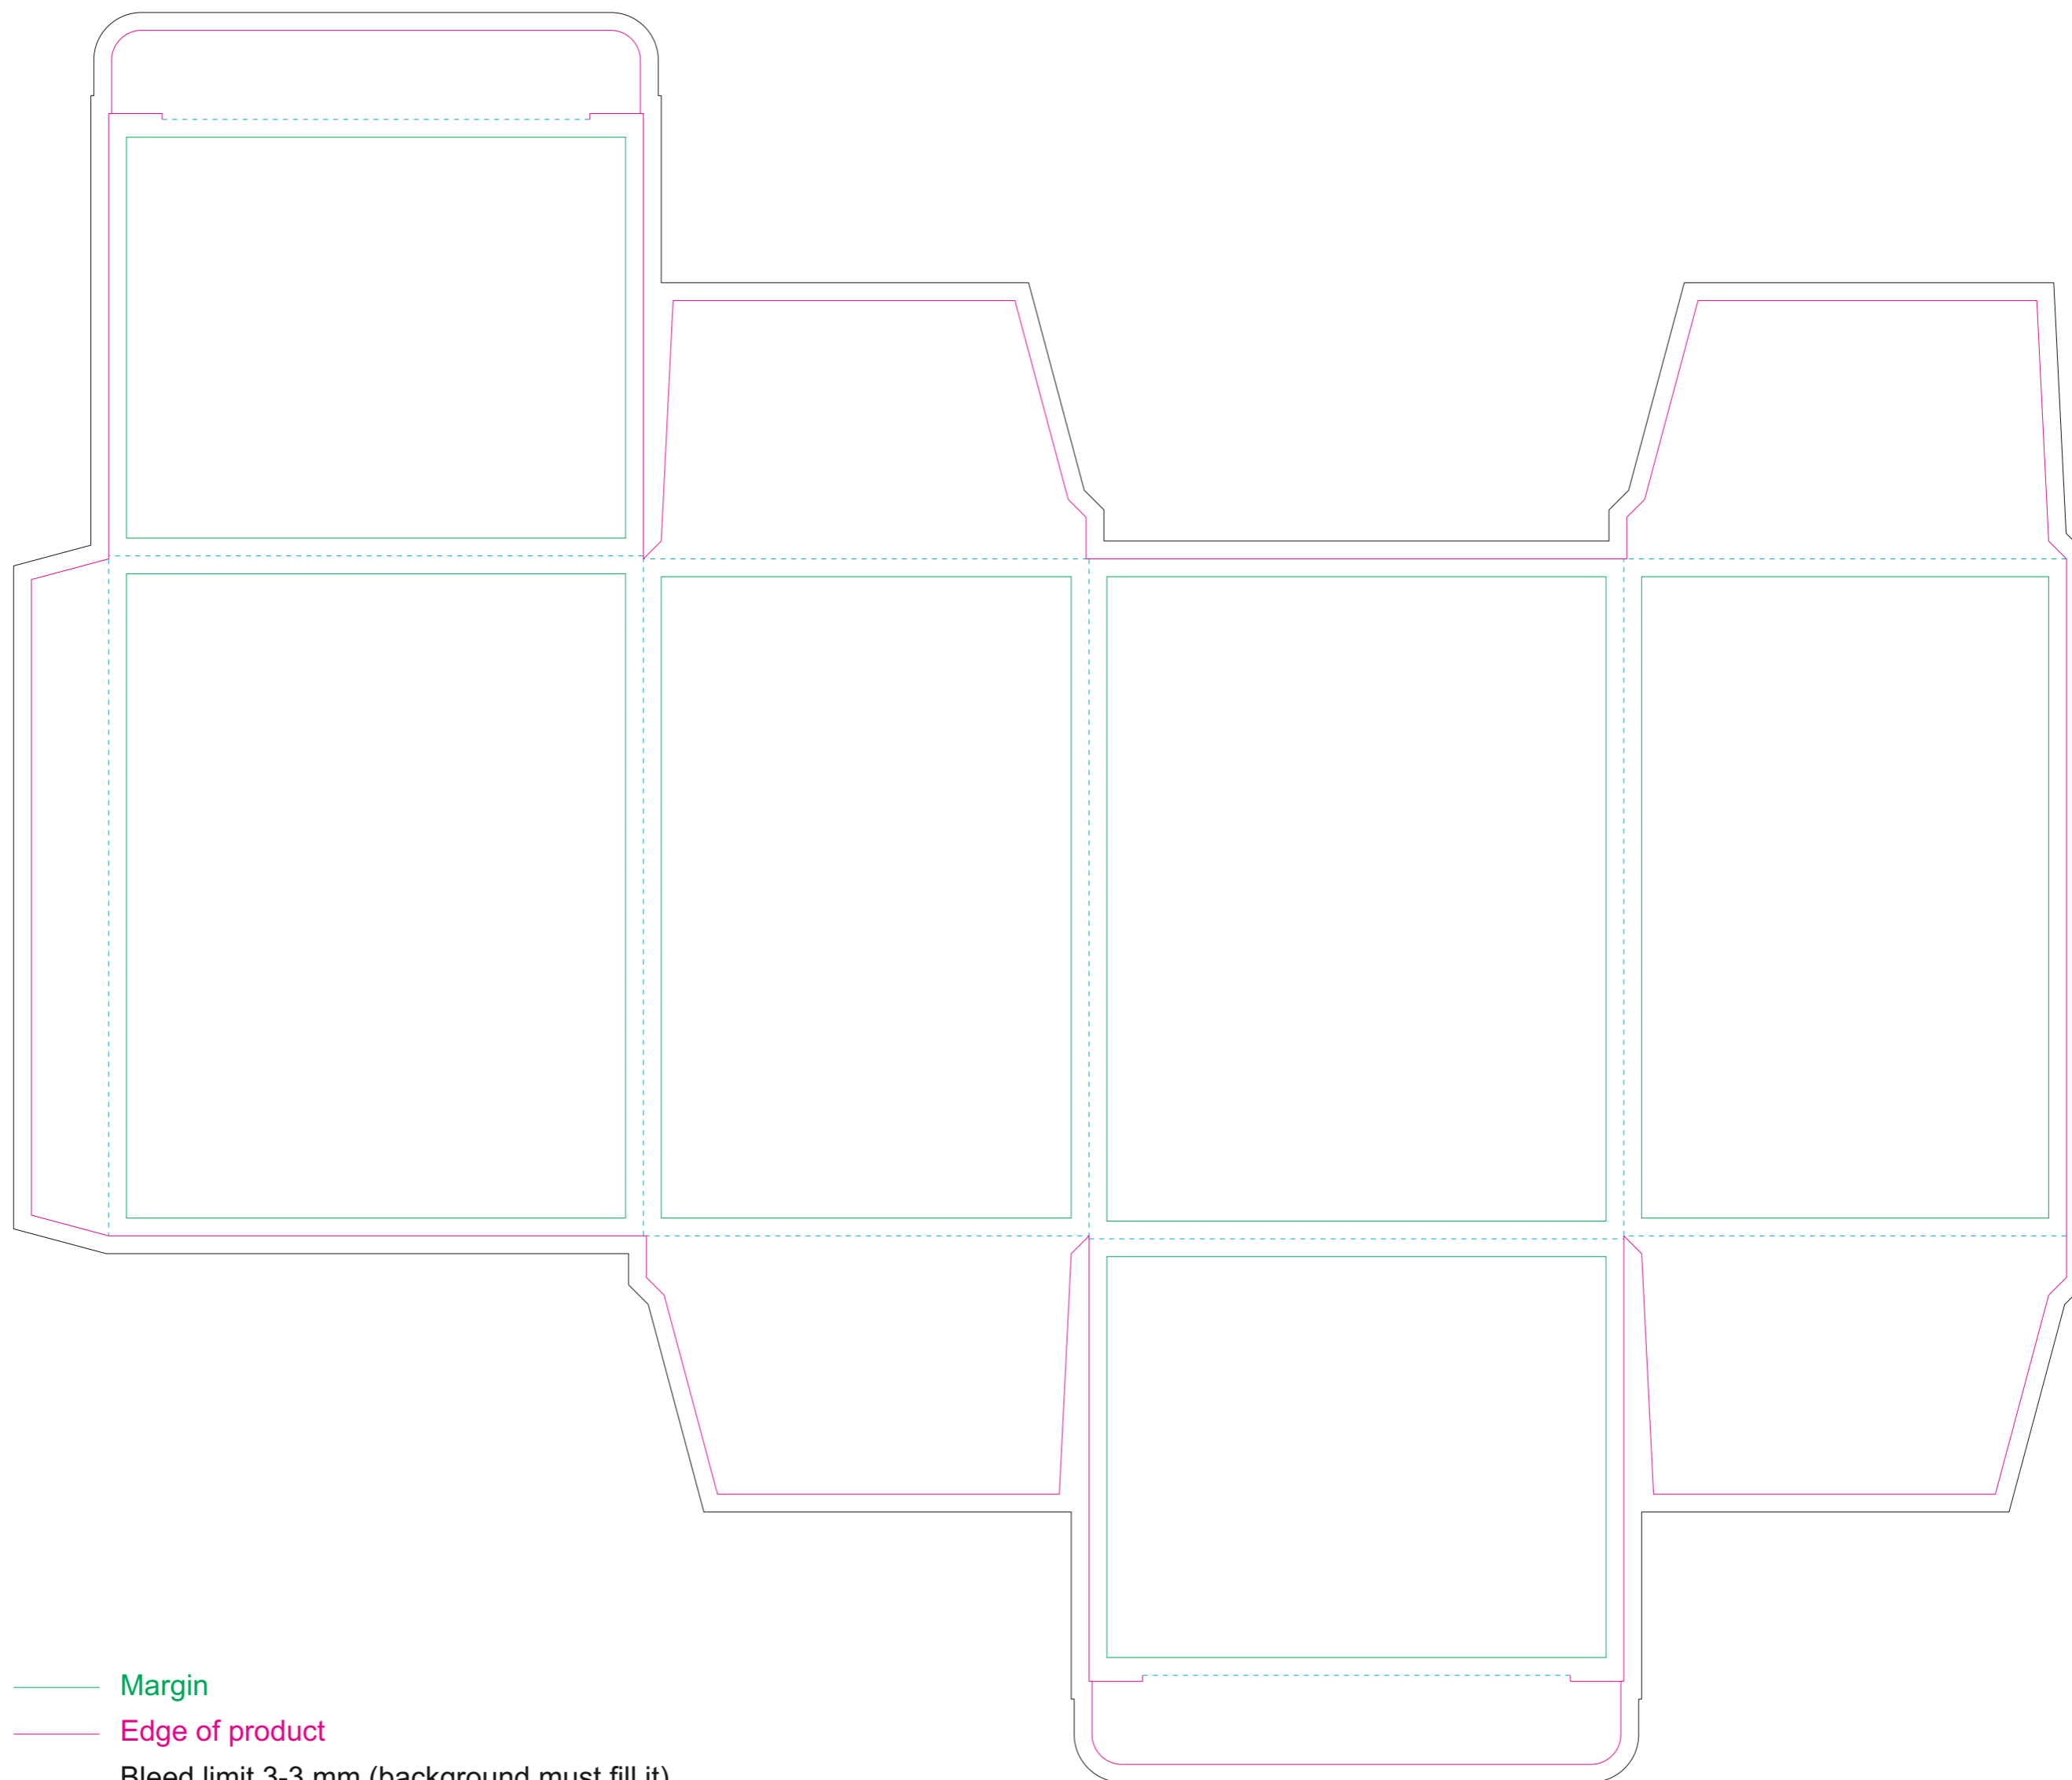

# Paperboard box

- Margin
- Edge of product
- Bleed limit 3-3 mm (background must fill it)
- - - - - Fold line

resolution: min. 300 DPI  
colours: CMYK  
formats: TIFF, PDF, EPS, AI, CDR

The green line indicates the area all non-background object-texts, logos, etc.  
The pink outline the maximum size of graphic visible on the product.  
The black line indicates the size of the required graphics including bleed.  
The blue line indicates the folding.