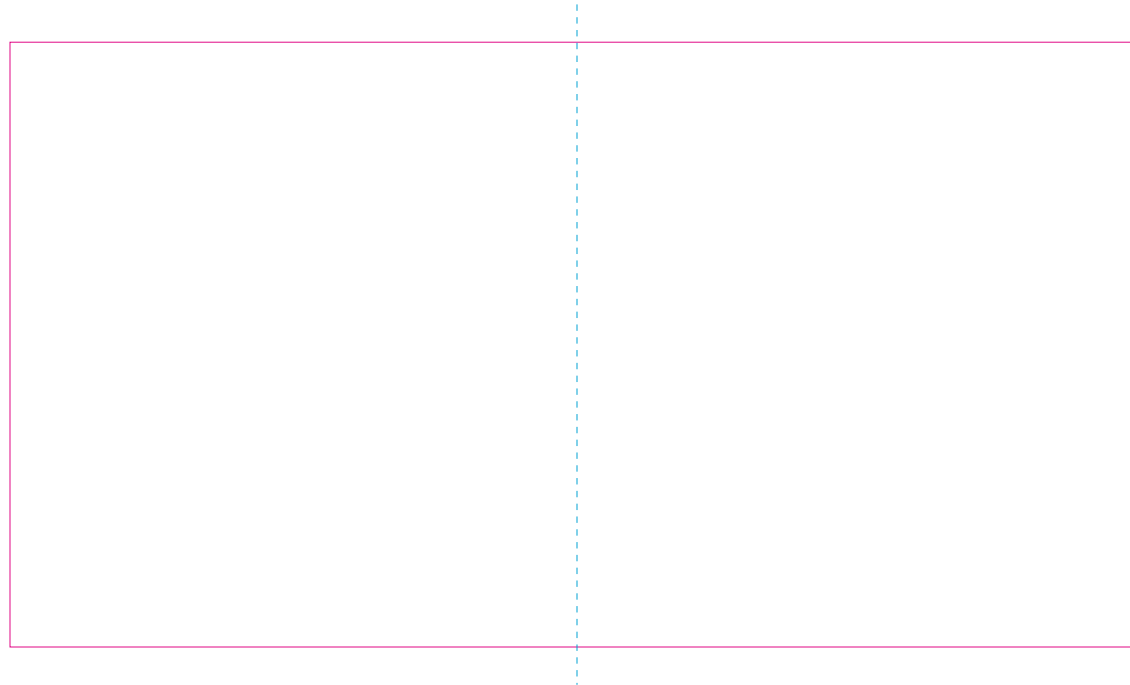

RS

With rotary screen printing technology the product can only be printed on the opposite side of the handle, please do not position the design on the right or left handed side.

— Edge of graphics

- - - centerlines

resolution: min. 300 DPI

colours: CMYK

formats: TIFF, PDF, EPS, AI, CDR

The pink outline the maximum size of graphic visible on the product.

The blue dash line indicates the center line of the left, right and middle side of object.