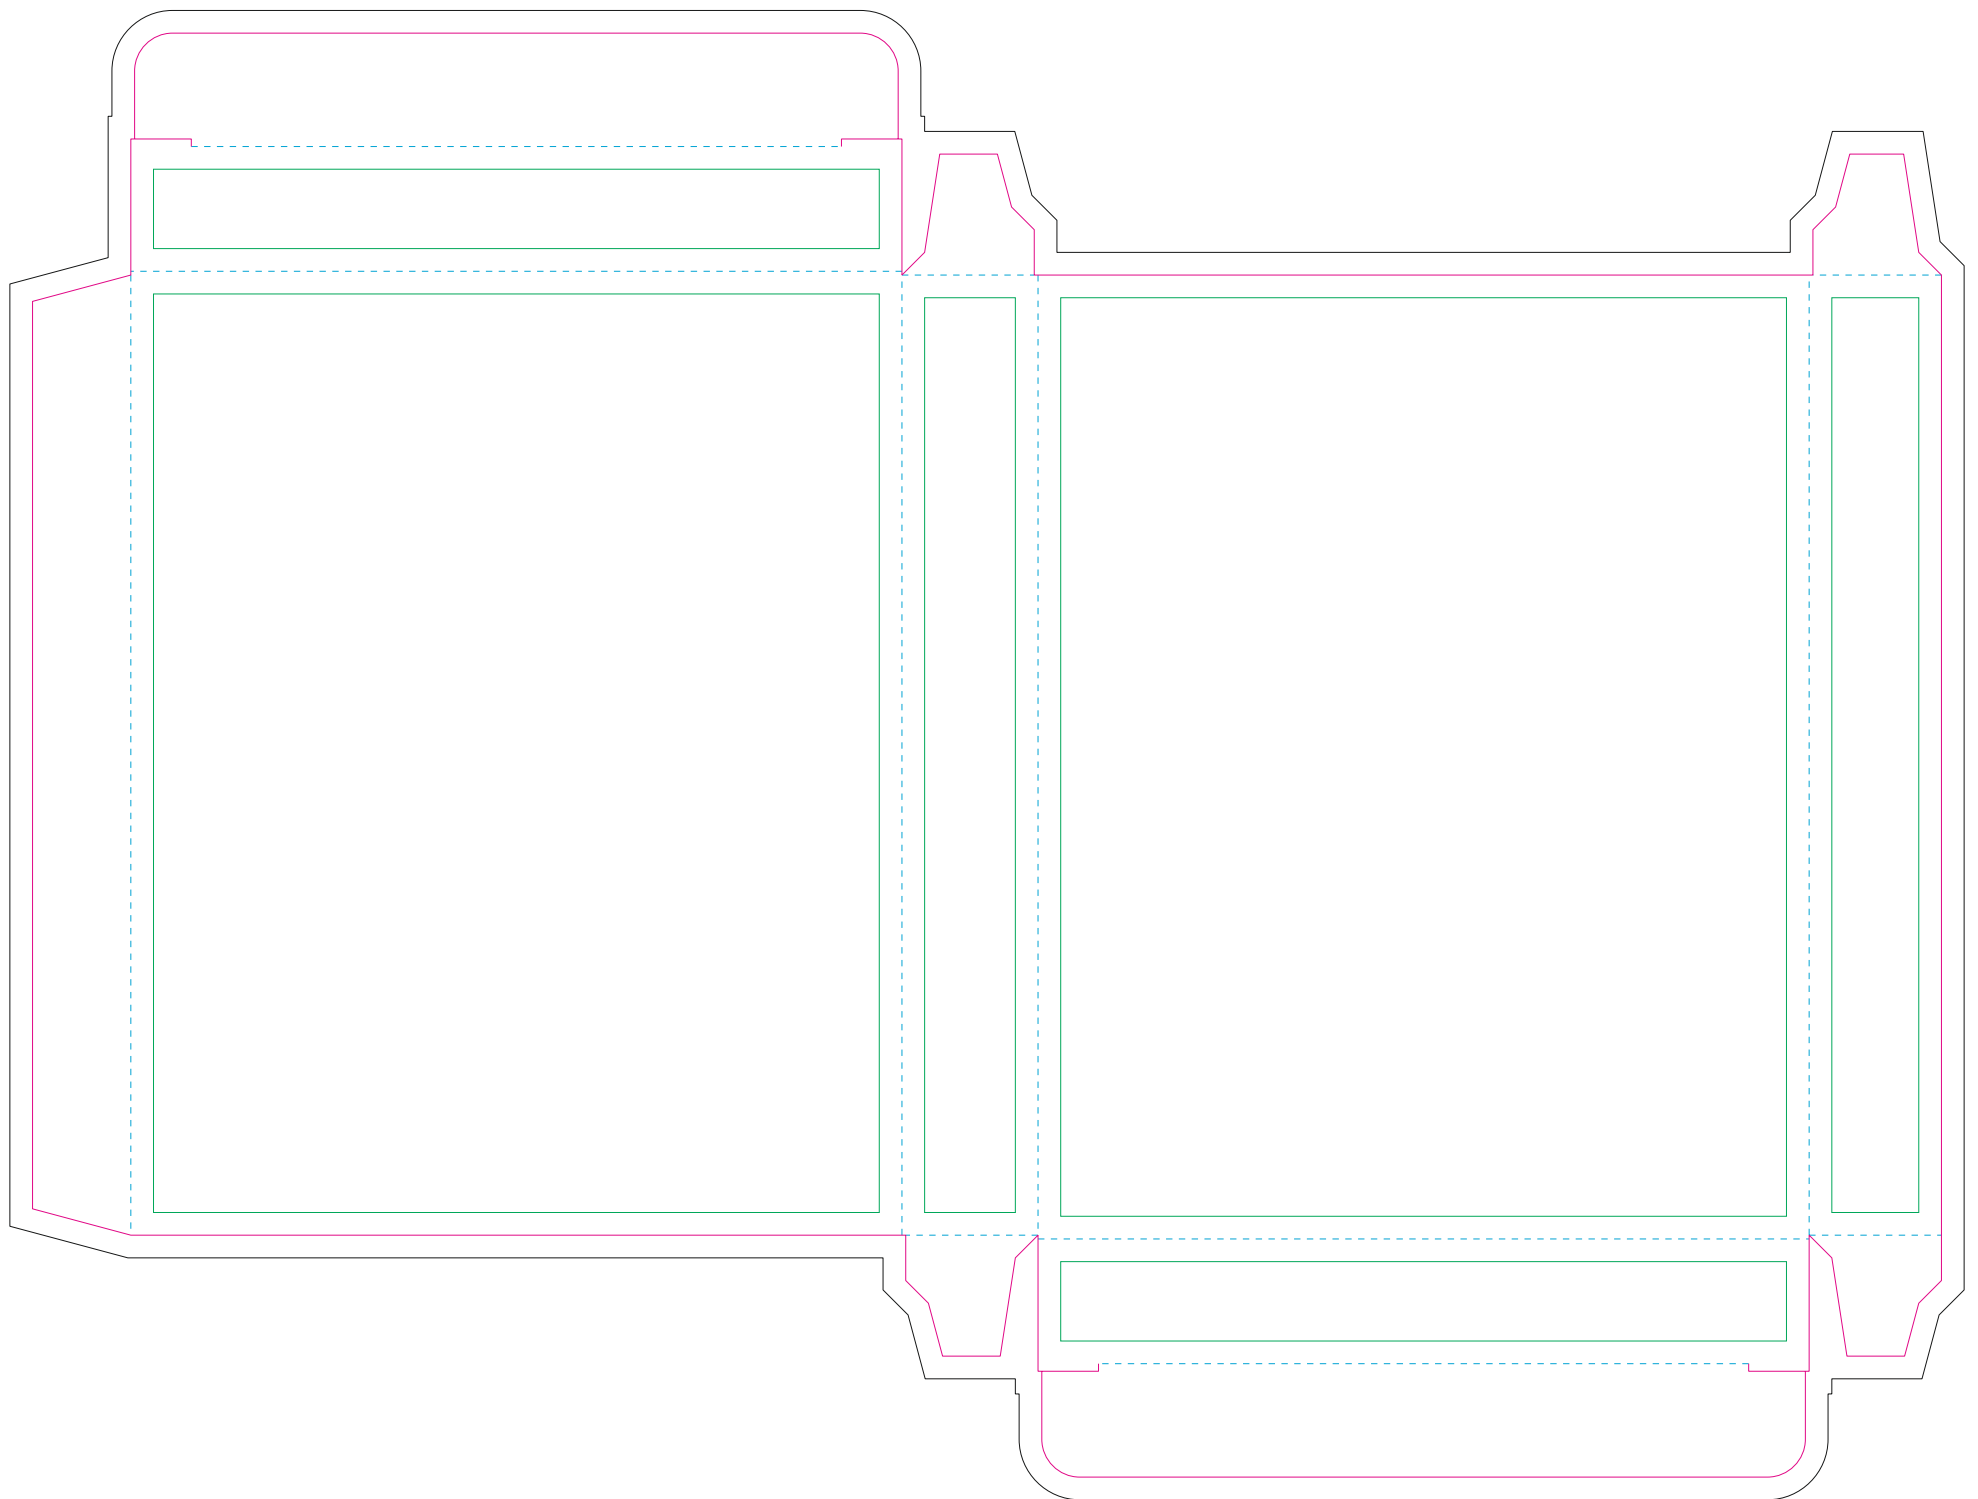

# Paperboard box

- Margin
- Edge of product
- Bleed limit 3-3 mm (background must fill it)
- - - - - Fold line

resolution: min. 300 DPI  
colours: CMYK  
formats: TIFF, PDF, EPS, AI, CDR

The green line indicates the area all non-background object-texts, logos, etc.  
The pink outline the maximum size of graphic visible on the product.  
The black line indicates the size of the required graphics including bleed.  
The blue line indicates the folding.