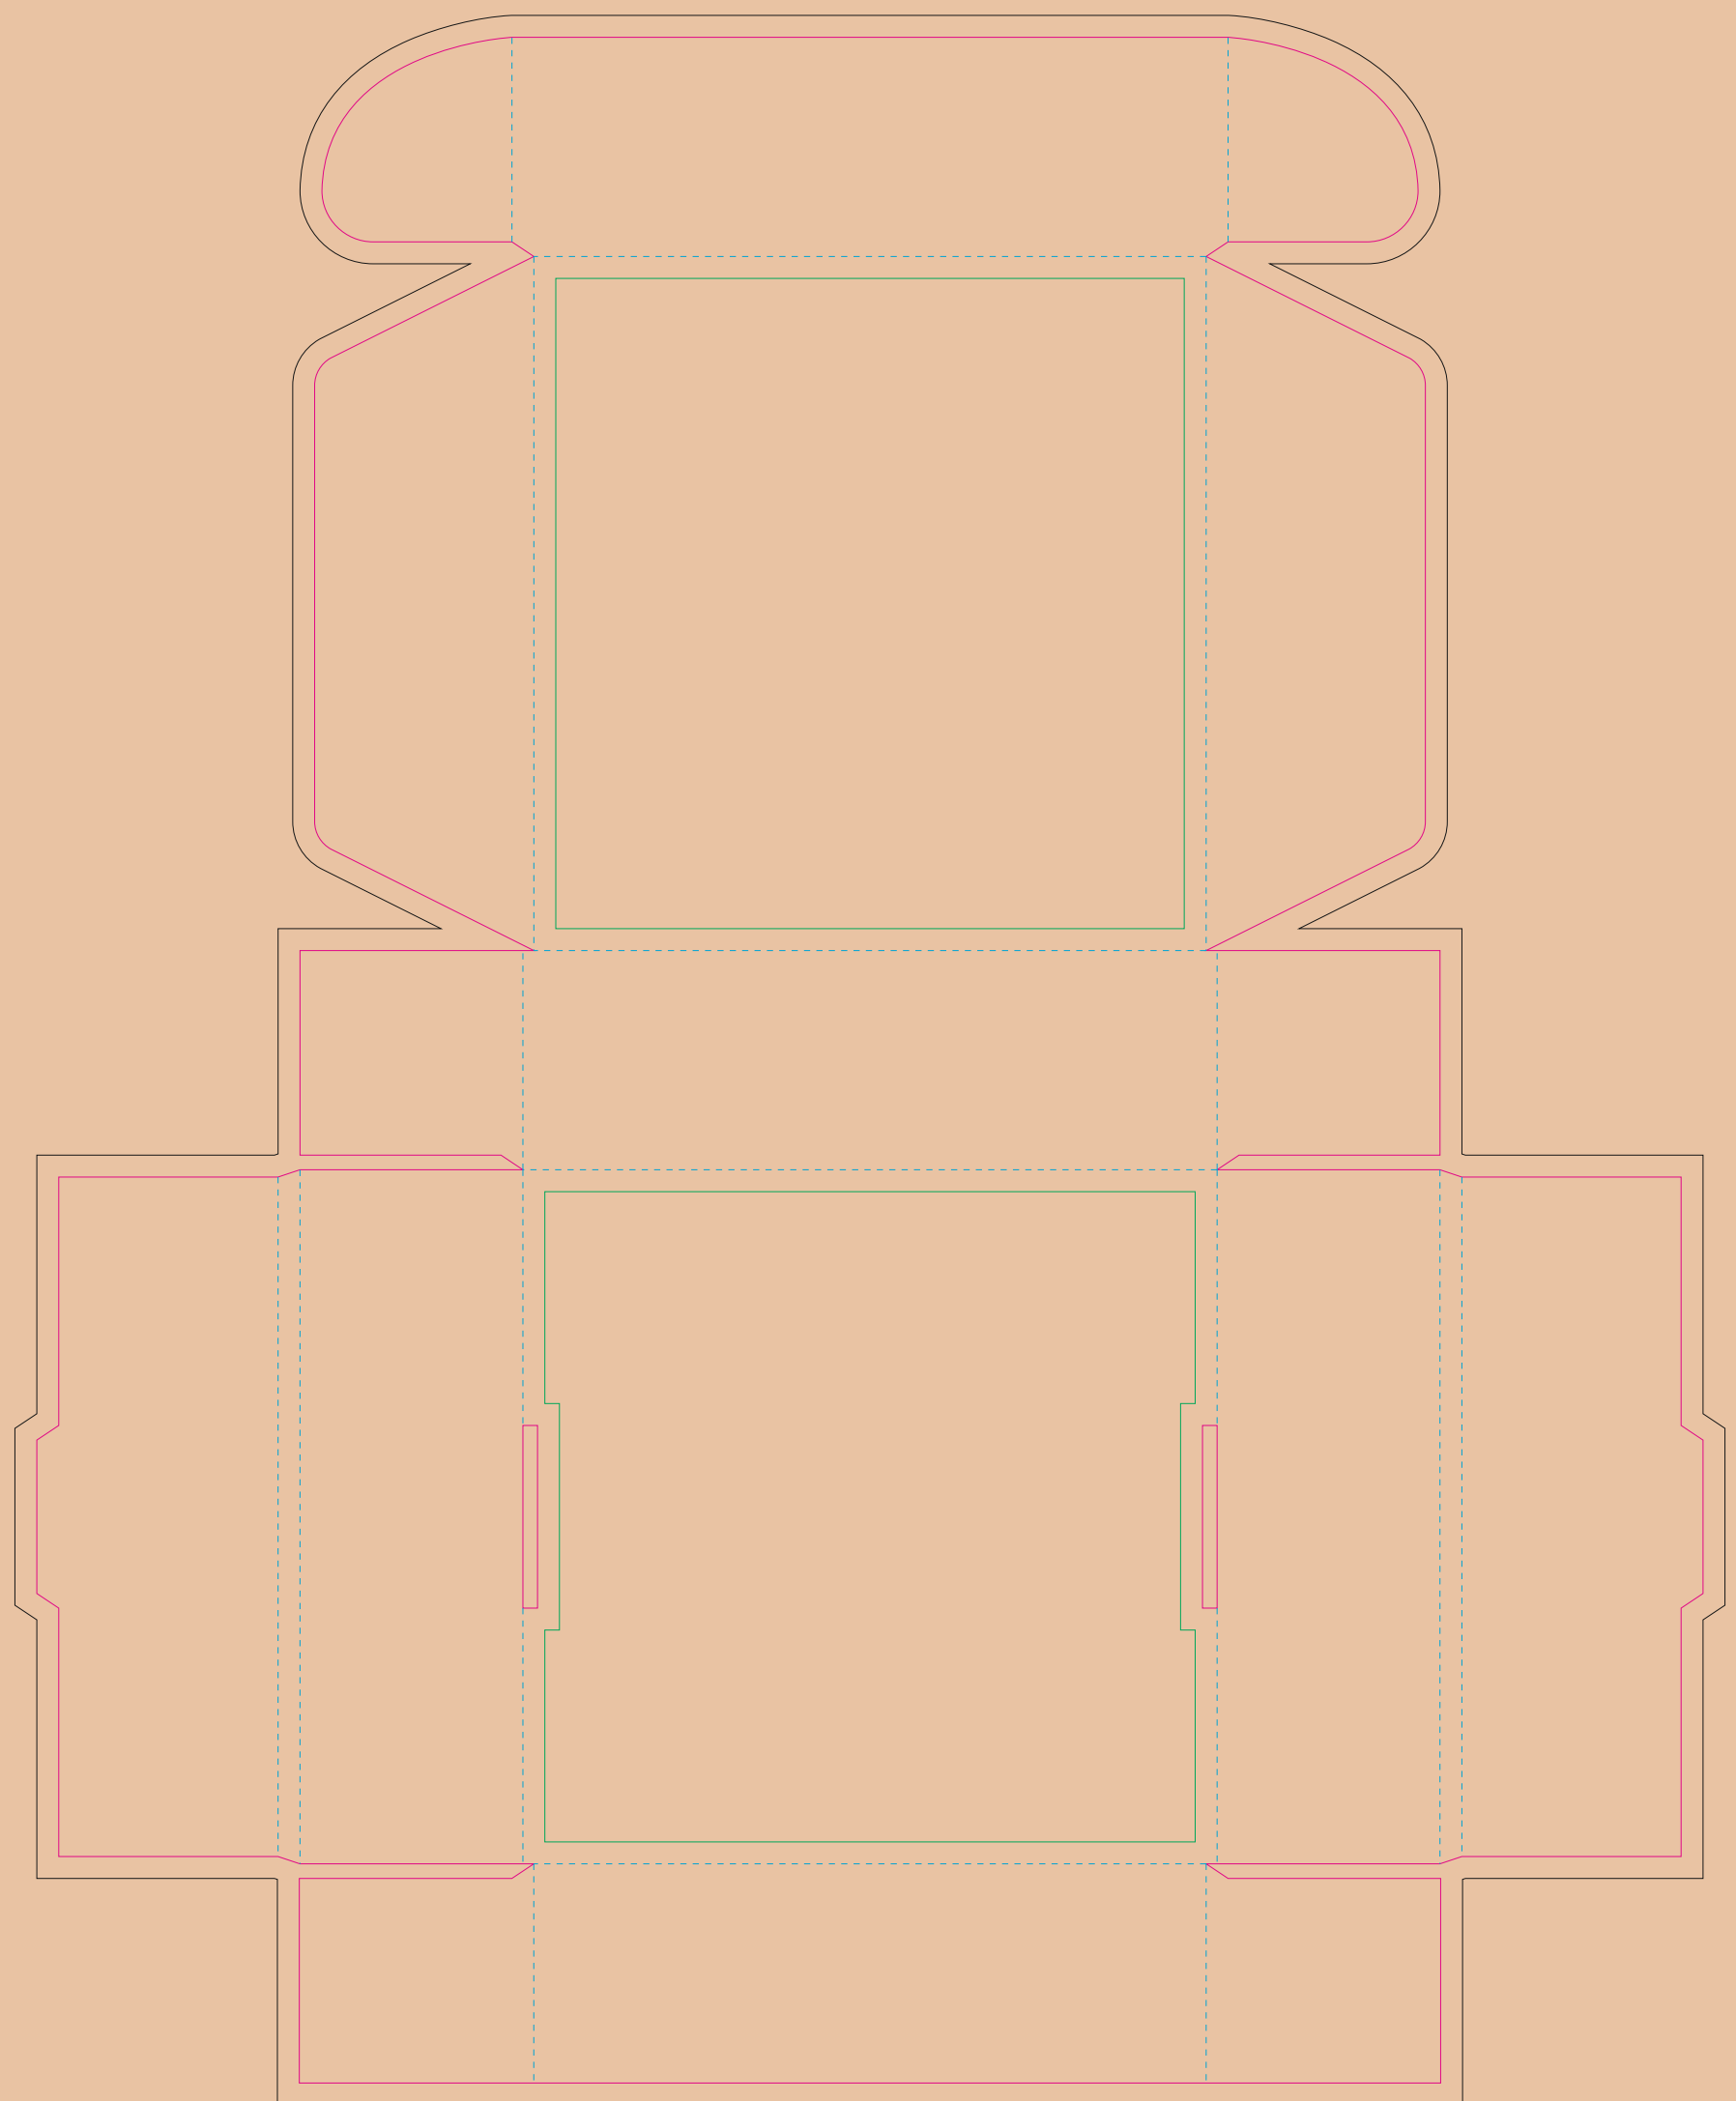

Kraft Paperboard box

- Margin
- Edge of product
- Bleed limit 3-3 mm (background must fill it)
- - - - - Fold line

resolution: min. 300 DPI
colours: CMYK
formats: TIFF, PDF, EPS, AI, CDR

The green line indicates the area all non-background object-texts, logos, etc.
The pink outline the maximum size of graphic visible on the product.
The black line indicates the size of the required graphics including bleed.
The blue line indicates the folding.