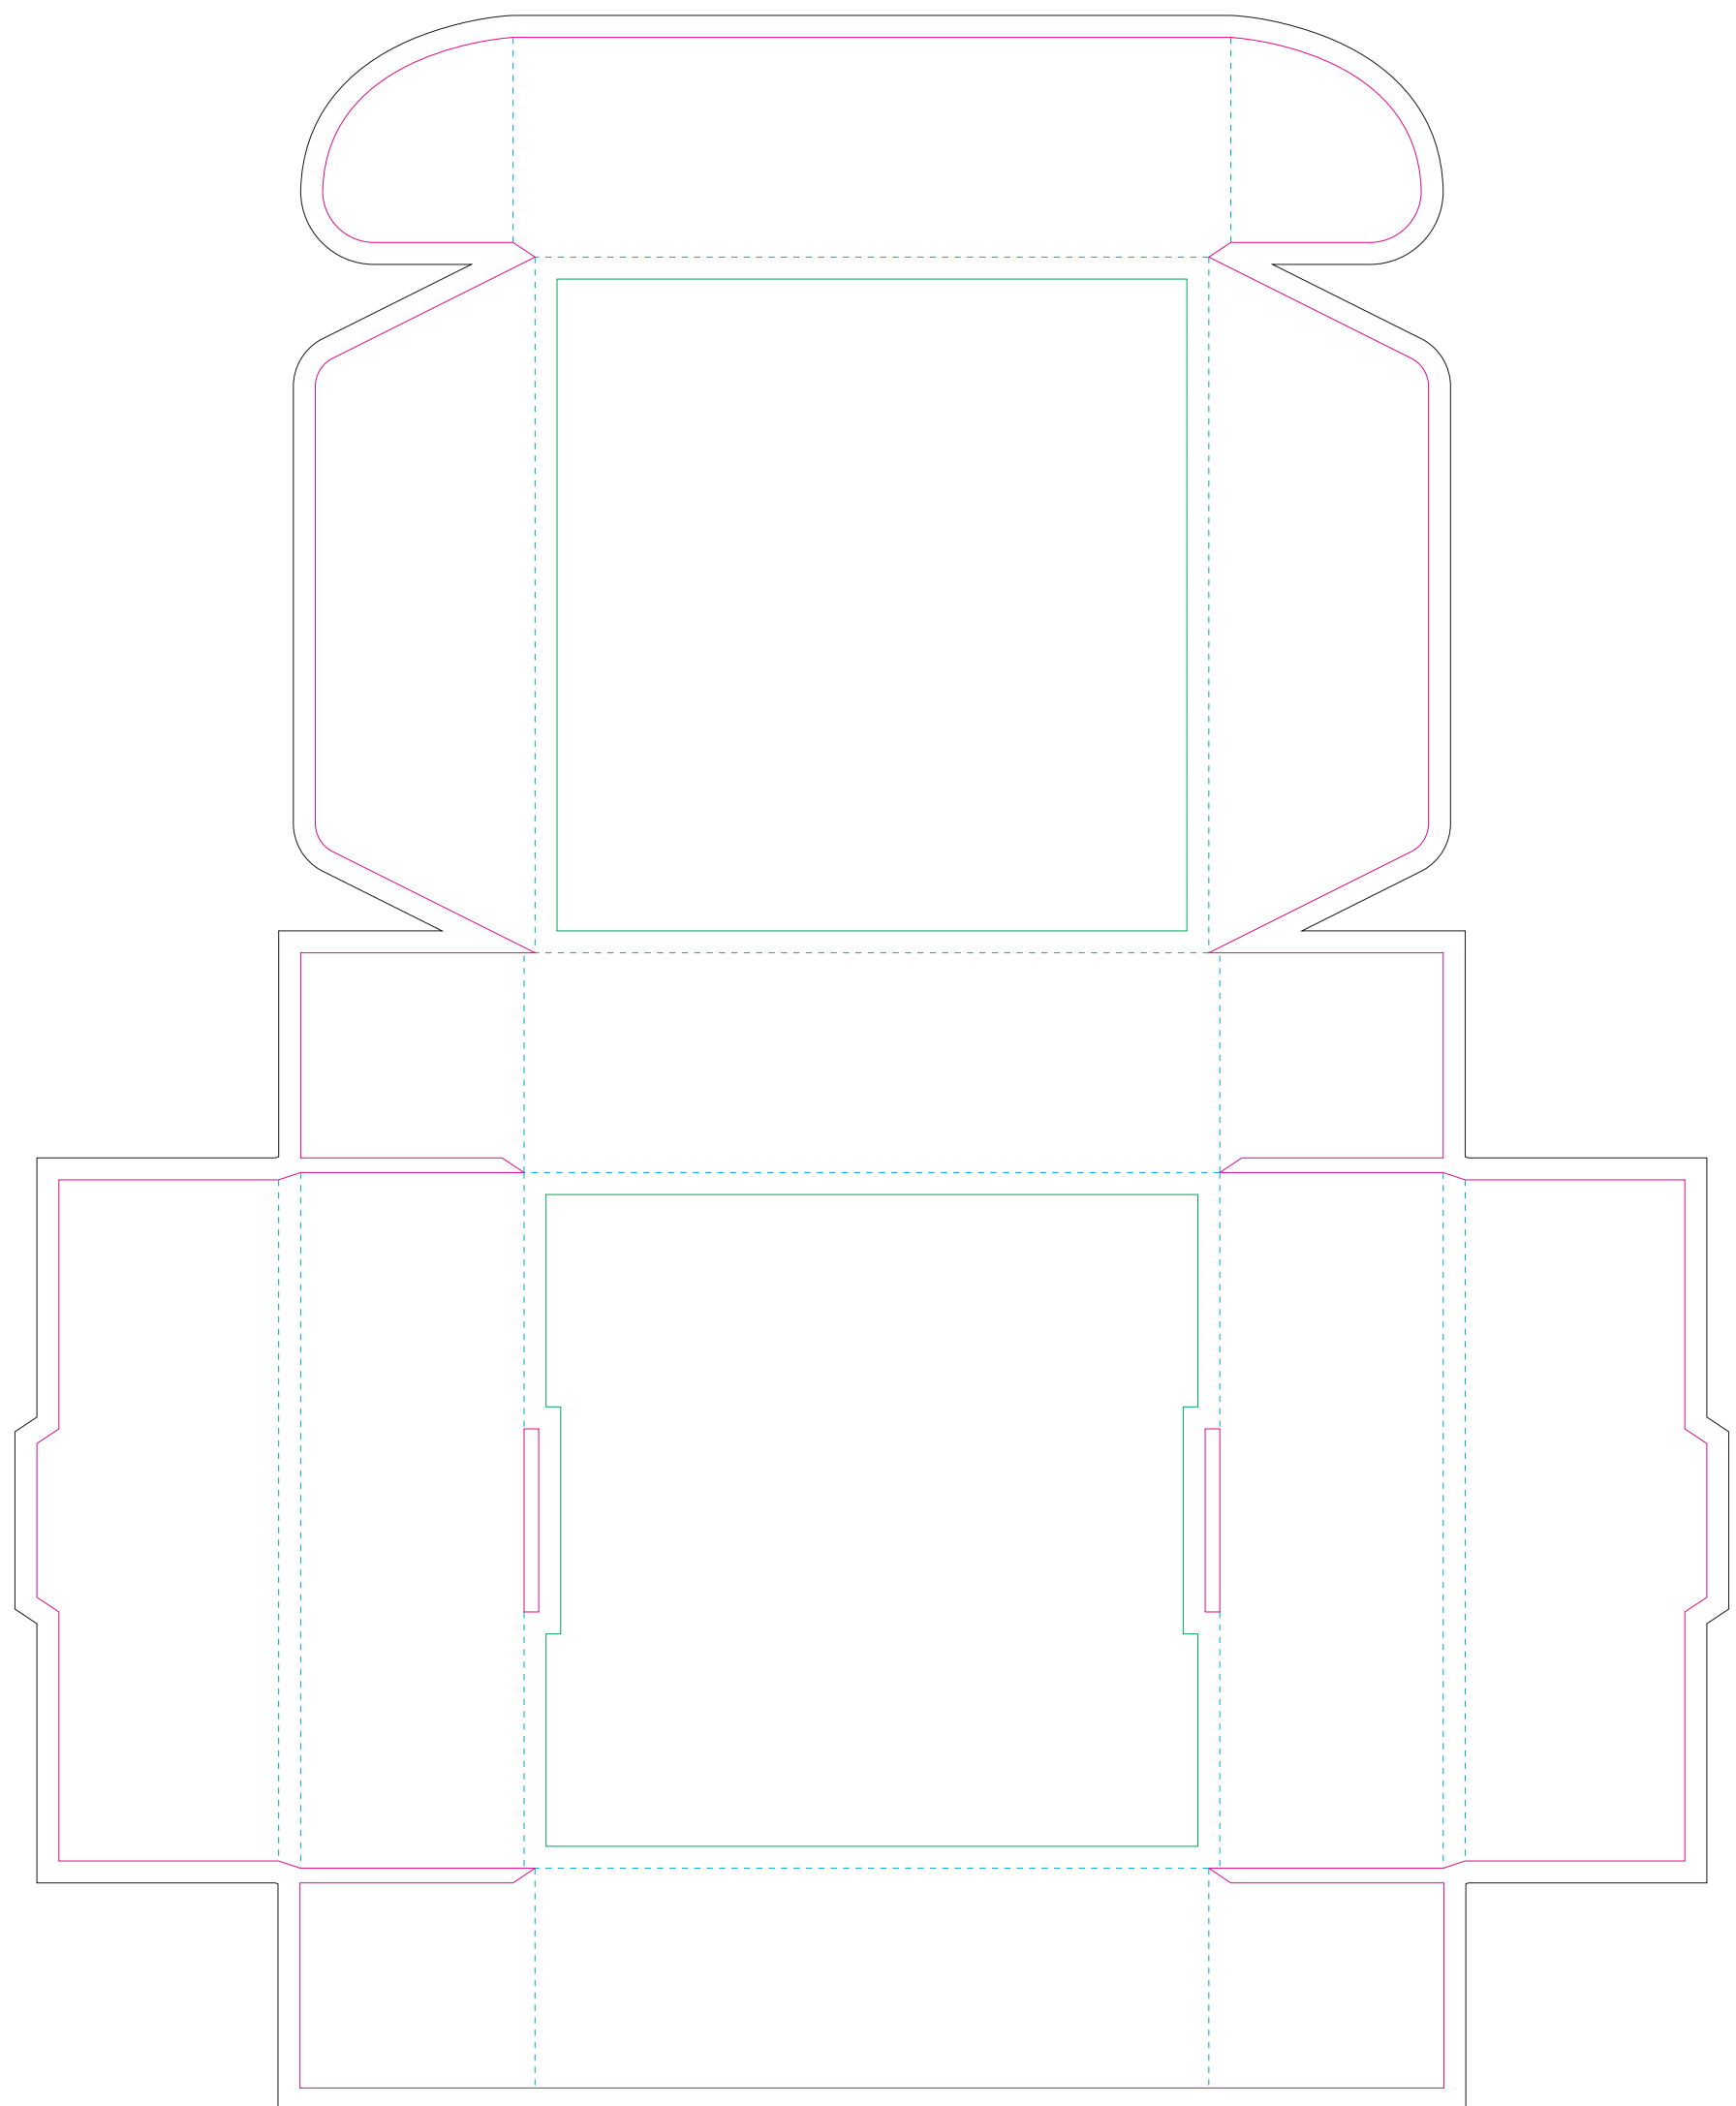

# Paperboard box

- Margin
- Edge of product
- Bleed limit 3-3 mm (background must fill it)
- - - - - Fold line

resolution: min. 300 DPI  
colours: CMYK  
formats: TIFF, PDF, EPS, AI, CDR

The green line indicates the area all non-background object-texts, logos, etc.  
The pink outline the maximum size of graphic visible on the product.  
The black line indicates the size of the required graphics including bleed.  
The blue line indicates the folding.