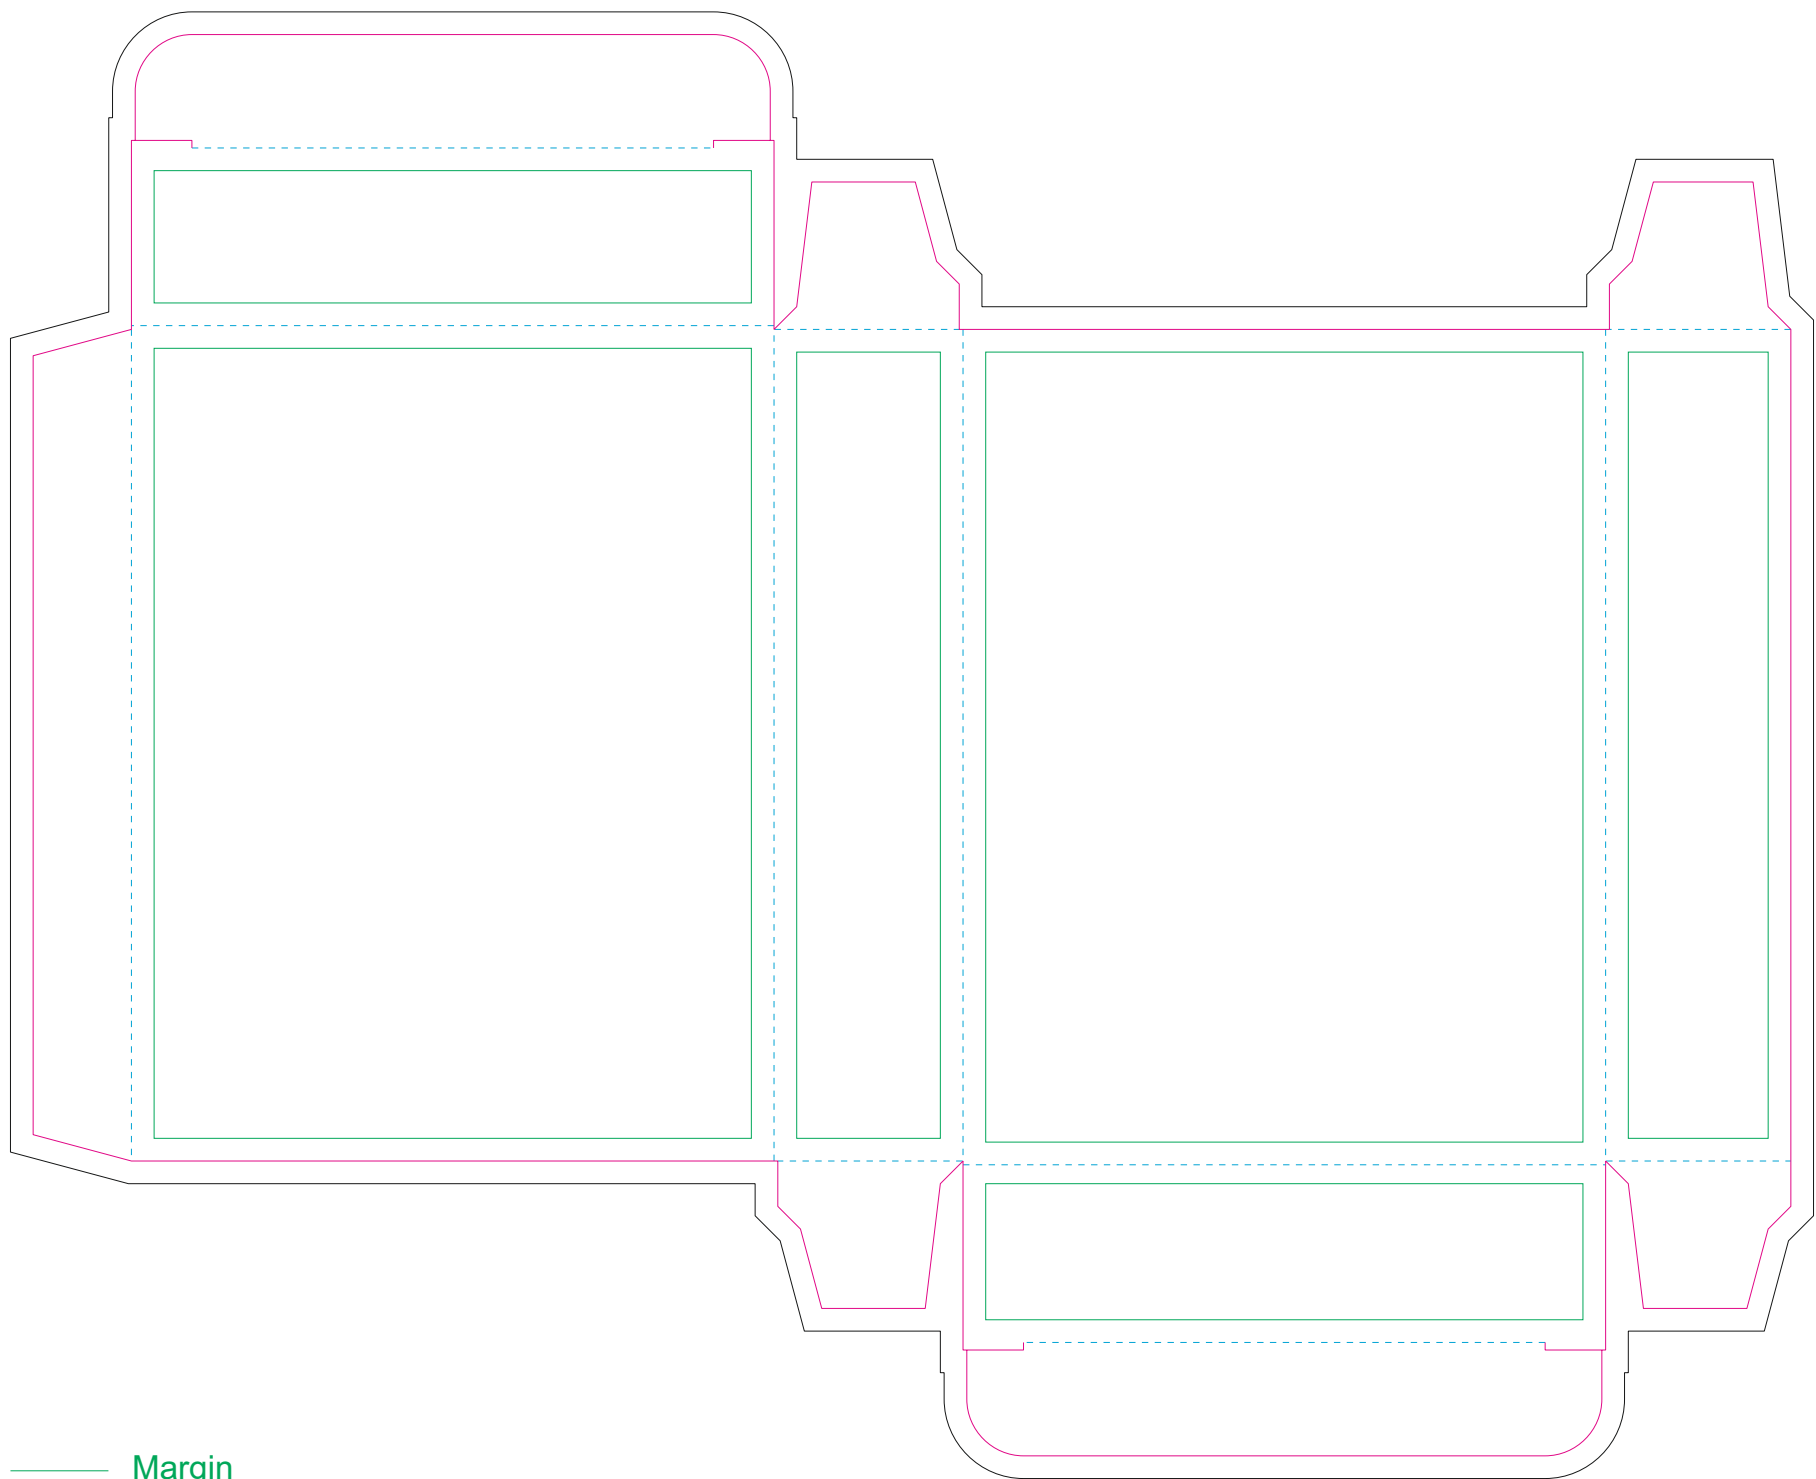

Paperboard box

- Margin
- Edge of product
- Bleed limit 3-3 mm (background must fill it)
- - - - - Fold line

resolution: min. 300 DPI
colours: CMYK
formats: TIFF, PDF, EPS, AI, CDR

The green line indicates the area all non-background object-texts, logos, etc.
The pink outline the maximum size of graphic visible on the product.
The black line indicates the size of the required graphics including bleed.
The blue line indicates the folding.