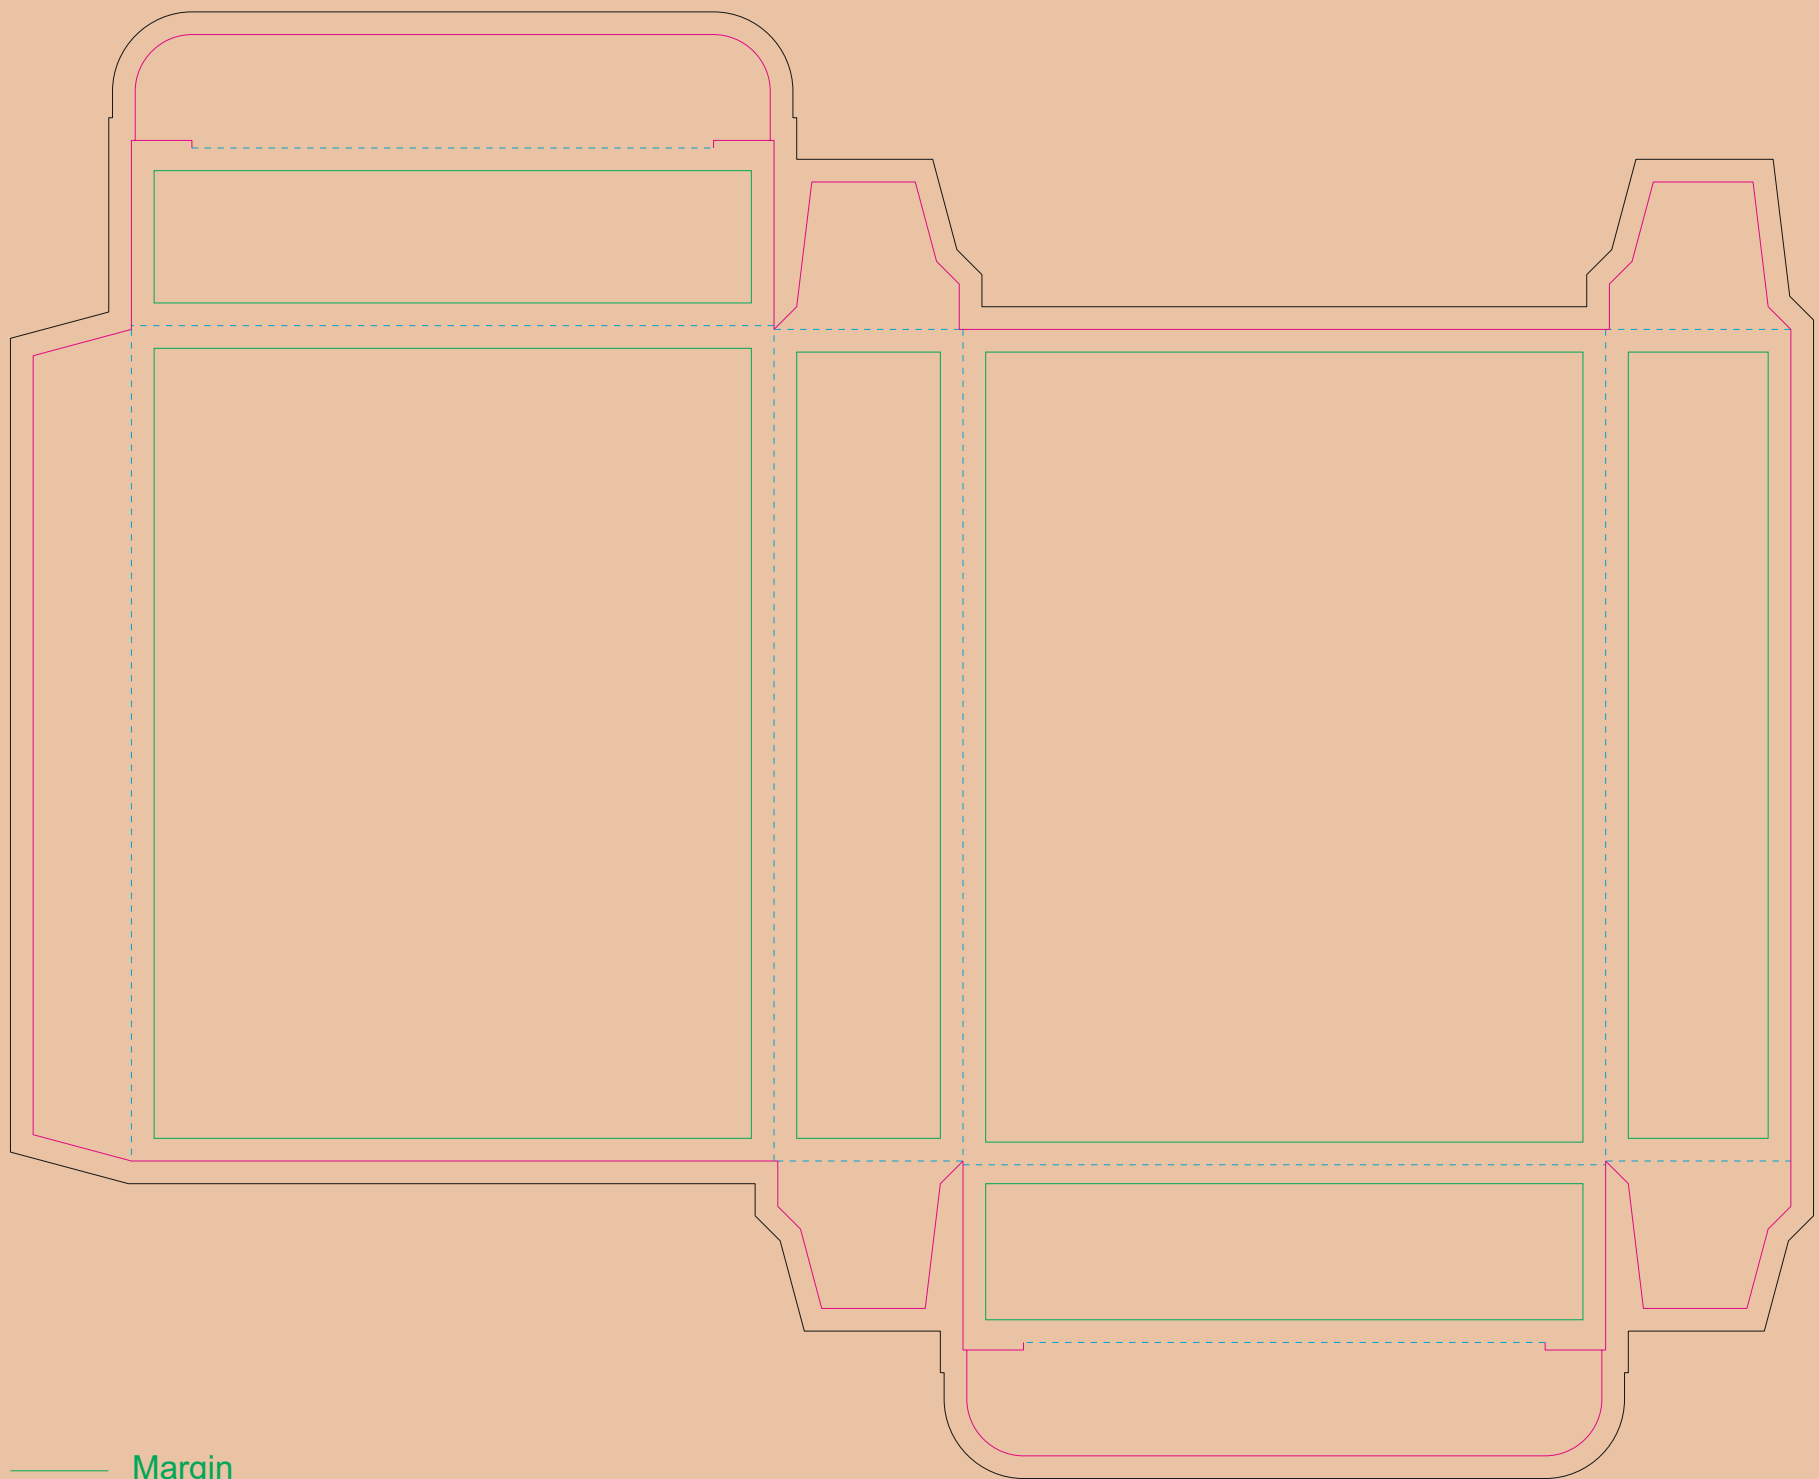

Kraft Paperboard box

- Margin
- Edge of product
- Bleed limit 3-3 mm (background must fill it)
- - - - - Fold line

resolution: min. 300 DPI
colours: CMYK
formats: TIFF, PDF, EPS, AI, CDR

The green line indicates the area all non-background object-texts, logos, etc.
The pink outline the maximum size of graphic visible on the product.
The black line indicates the size of the required graphics including bleed.
The blue line indicates the folding.