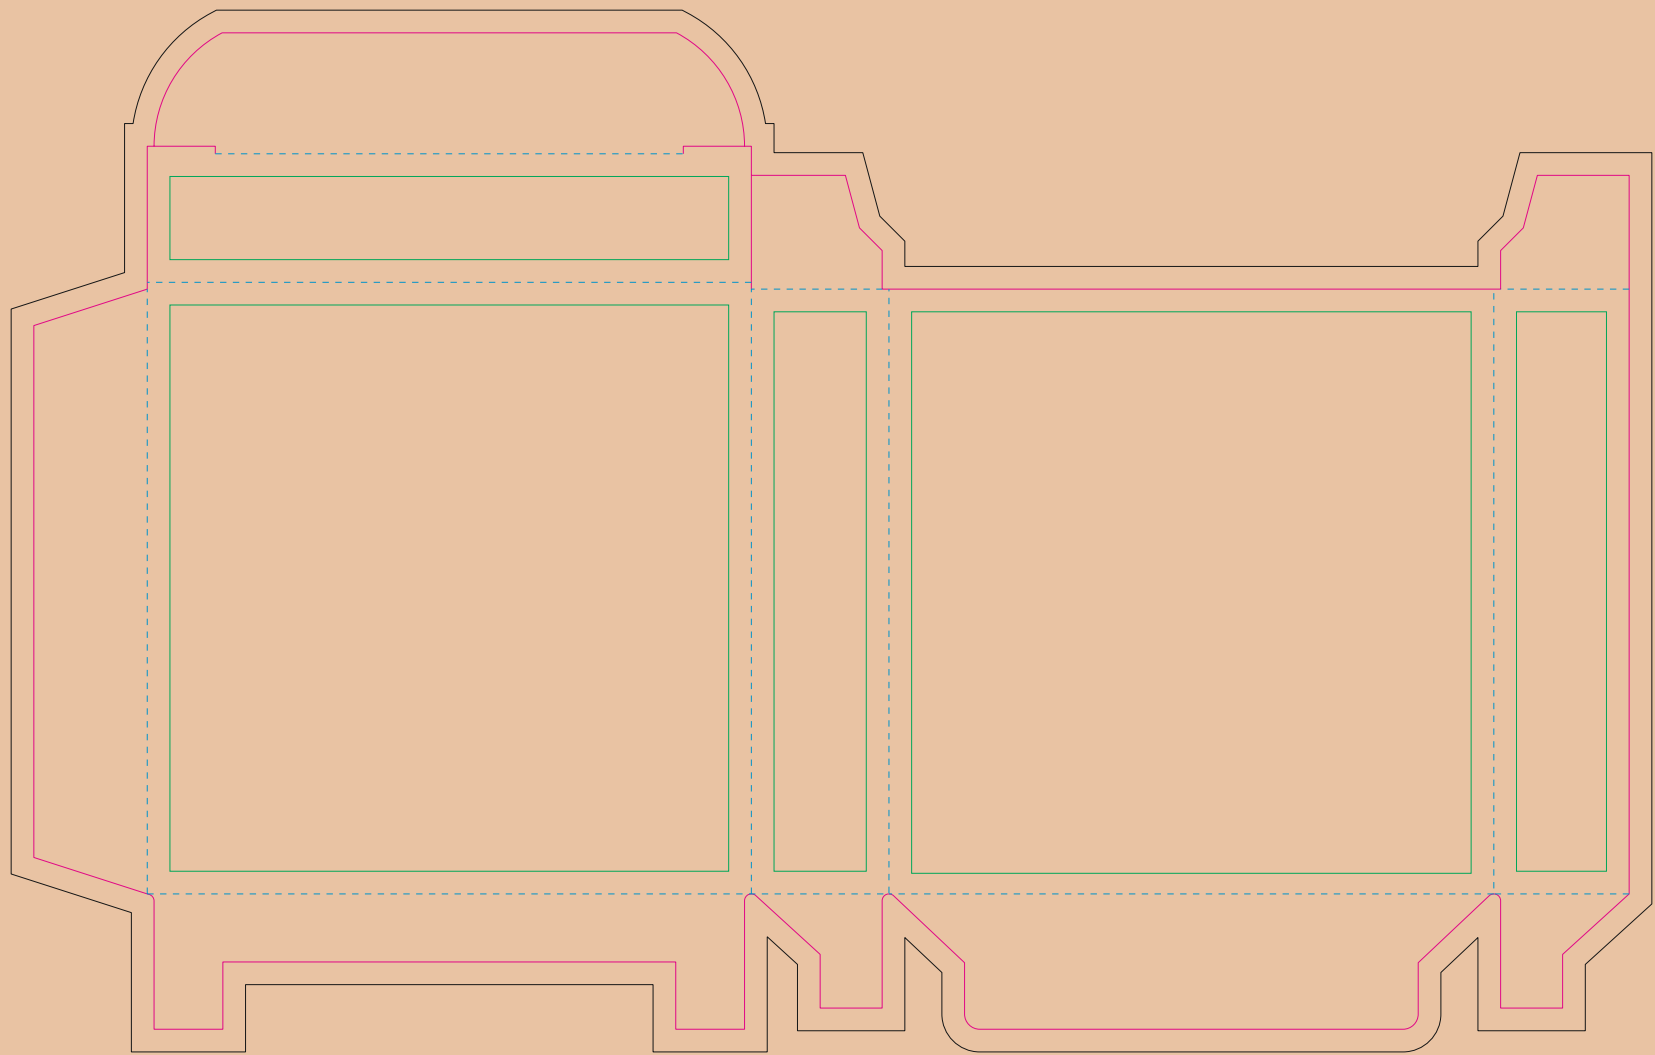

# Kraft corrugated cardboard box

- Margin
- Edge of product
- Bleed limit 5-5 mm (background must fill it)
- - - - - Fold line

resolution: min. 300 DPI  
colours: CMYK  
formats: TIFF, PDF, EPS, AI, CDR

The green line indicates the area all non-background object-texts, logos, etc.  
The pink outline the maximum size of graphic visible on the product.  
The black line indicates the size of the required graphics including bleed.  
The blue line indicates the folding.