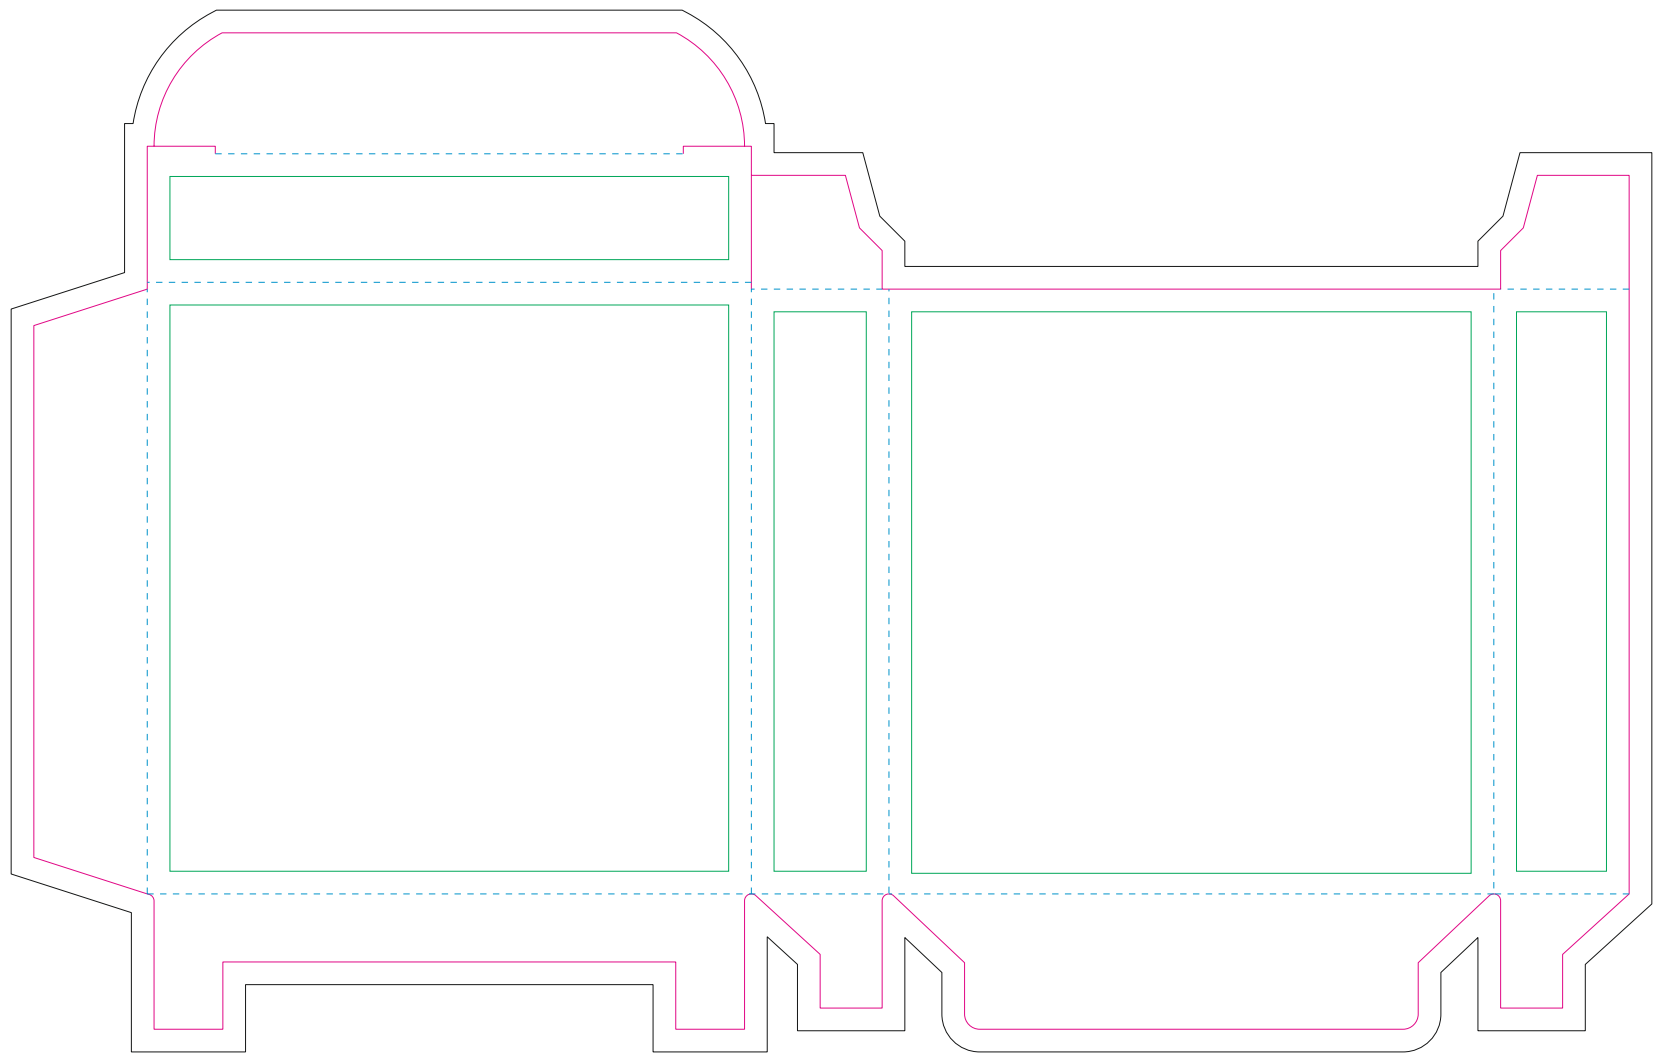

Corrugated cardboard box

- Margin
- Edge of product
- Bleed limit 5-5 mm (background must fill it)
- - - - Fold line

resolution: min. 300 DPI
colours: CMYK
formats: TIFF, PDF, EPS, AI, CDR

The green line indicates the area all non-background object-texts, logos, etc.
The pink outline the maximum size of graphic visible on the product.
The black line indicates the size of the required graphics including bleed.
The blue line indicates the folding.