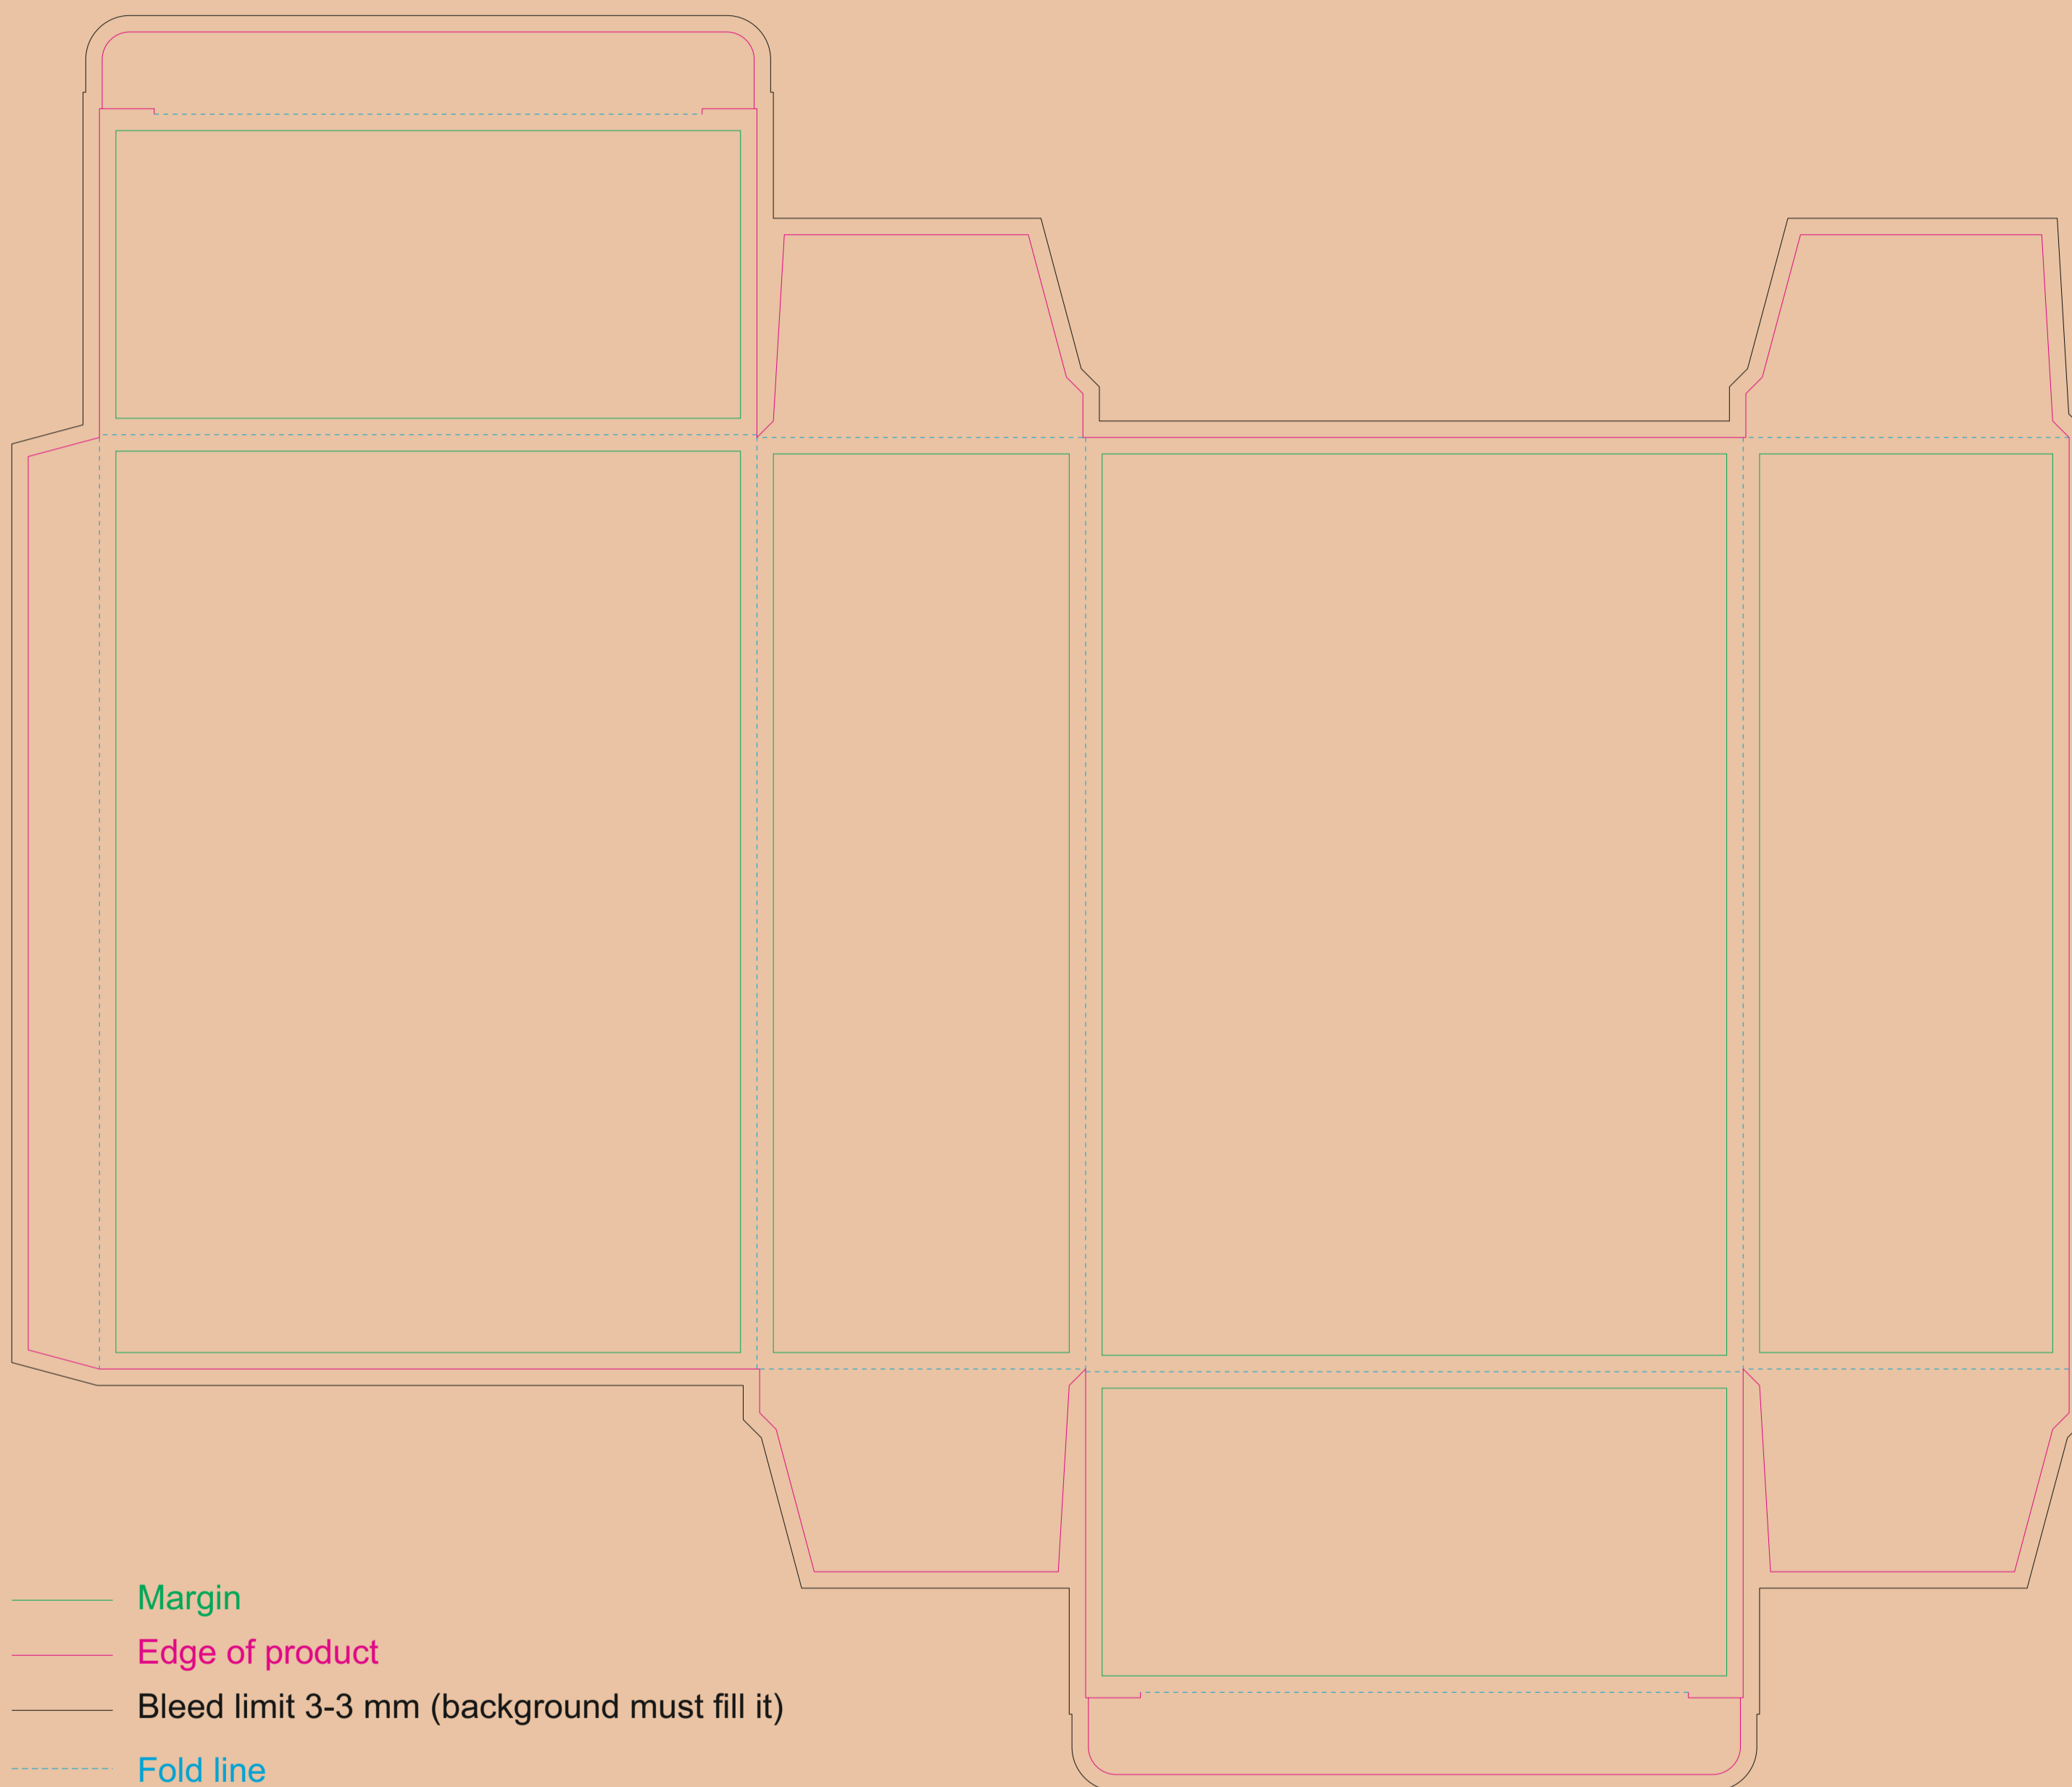

# Kraft Paperboard box

- Margin
- Edge of product
- Bleed limit 3-3 mm (background must fill it)
- - - - - Fold line

resolution: min. 300 DPI  
colours: CMYK  
formats: TIFF, PDF, EPS, AI, CDR

The green line indicates the area all non-background object-texts, logos, etc.  
The pink outline the maximum size of graphic visible on the product.  
The black line indicates the size of the required graphics including bleed.  
The blue line indicates the folding.