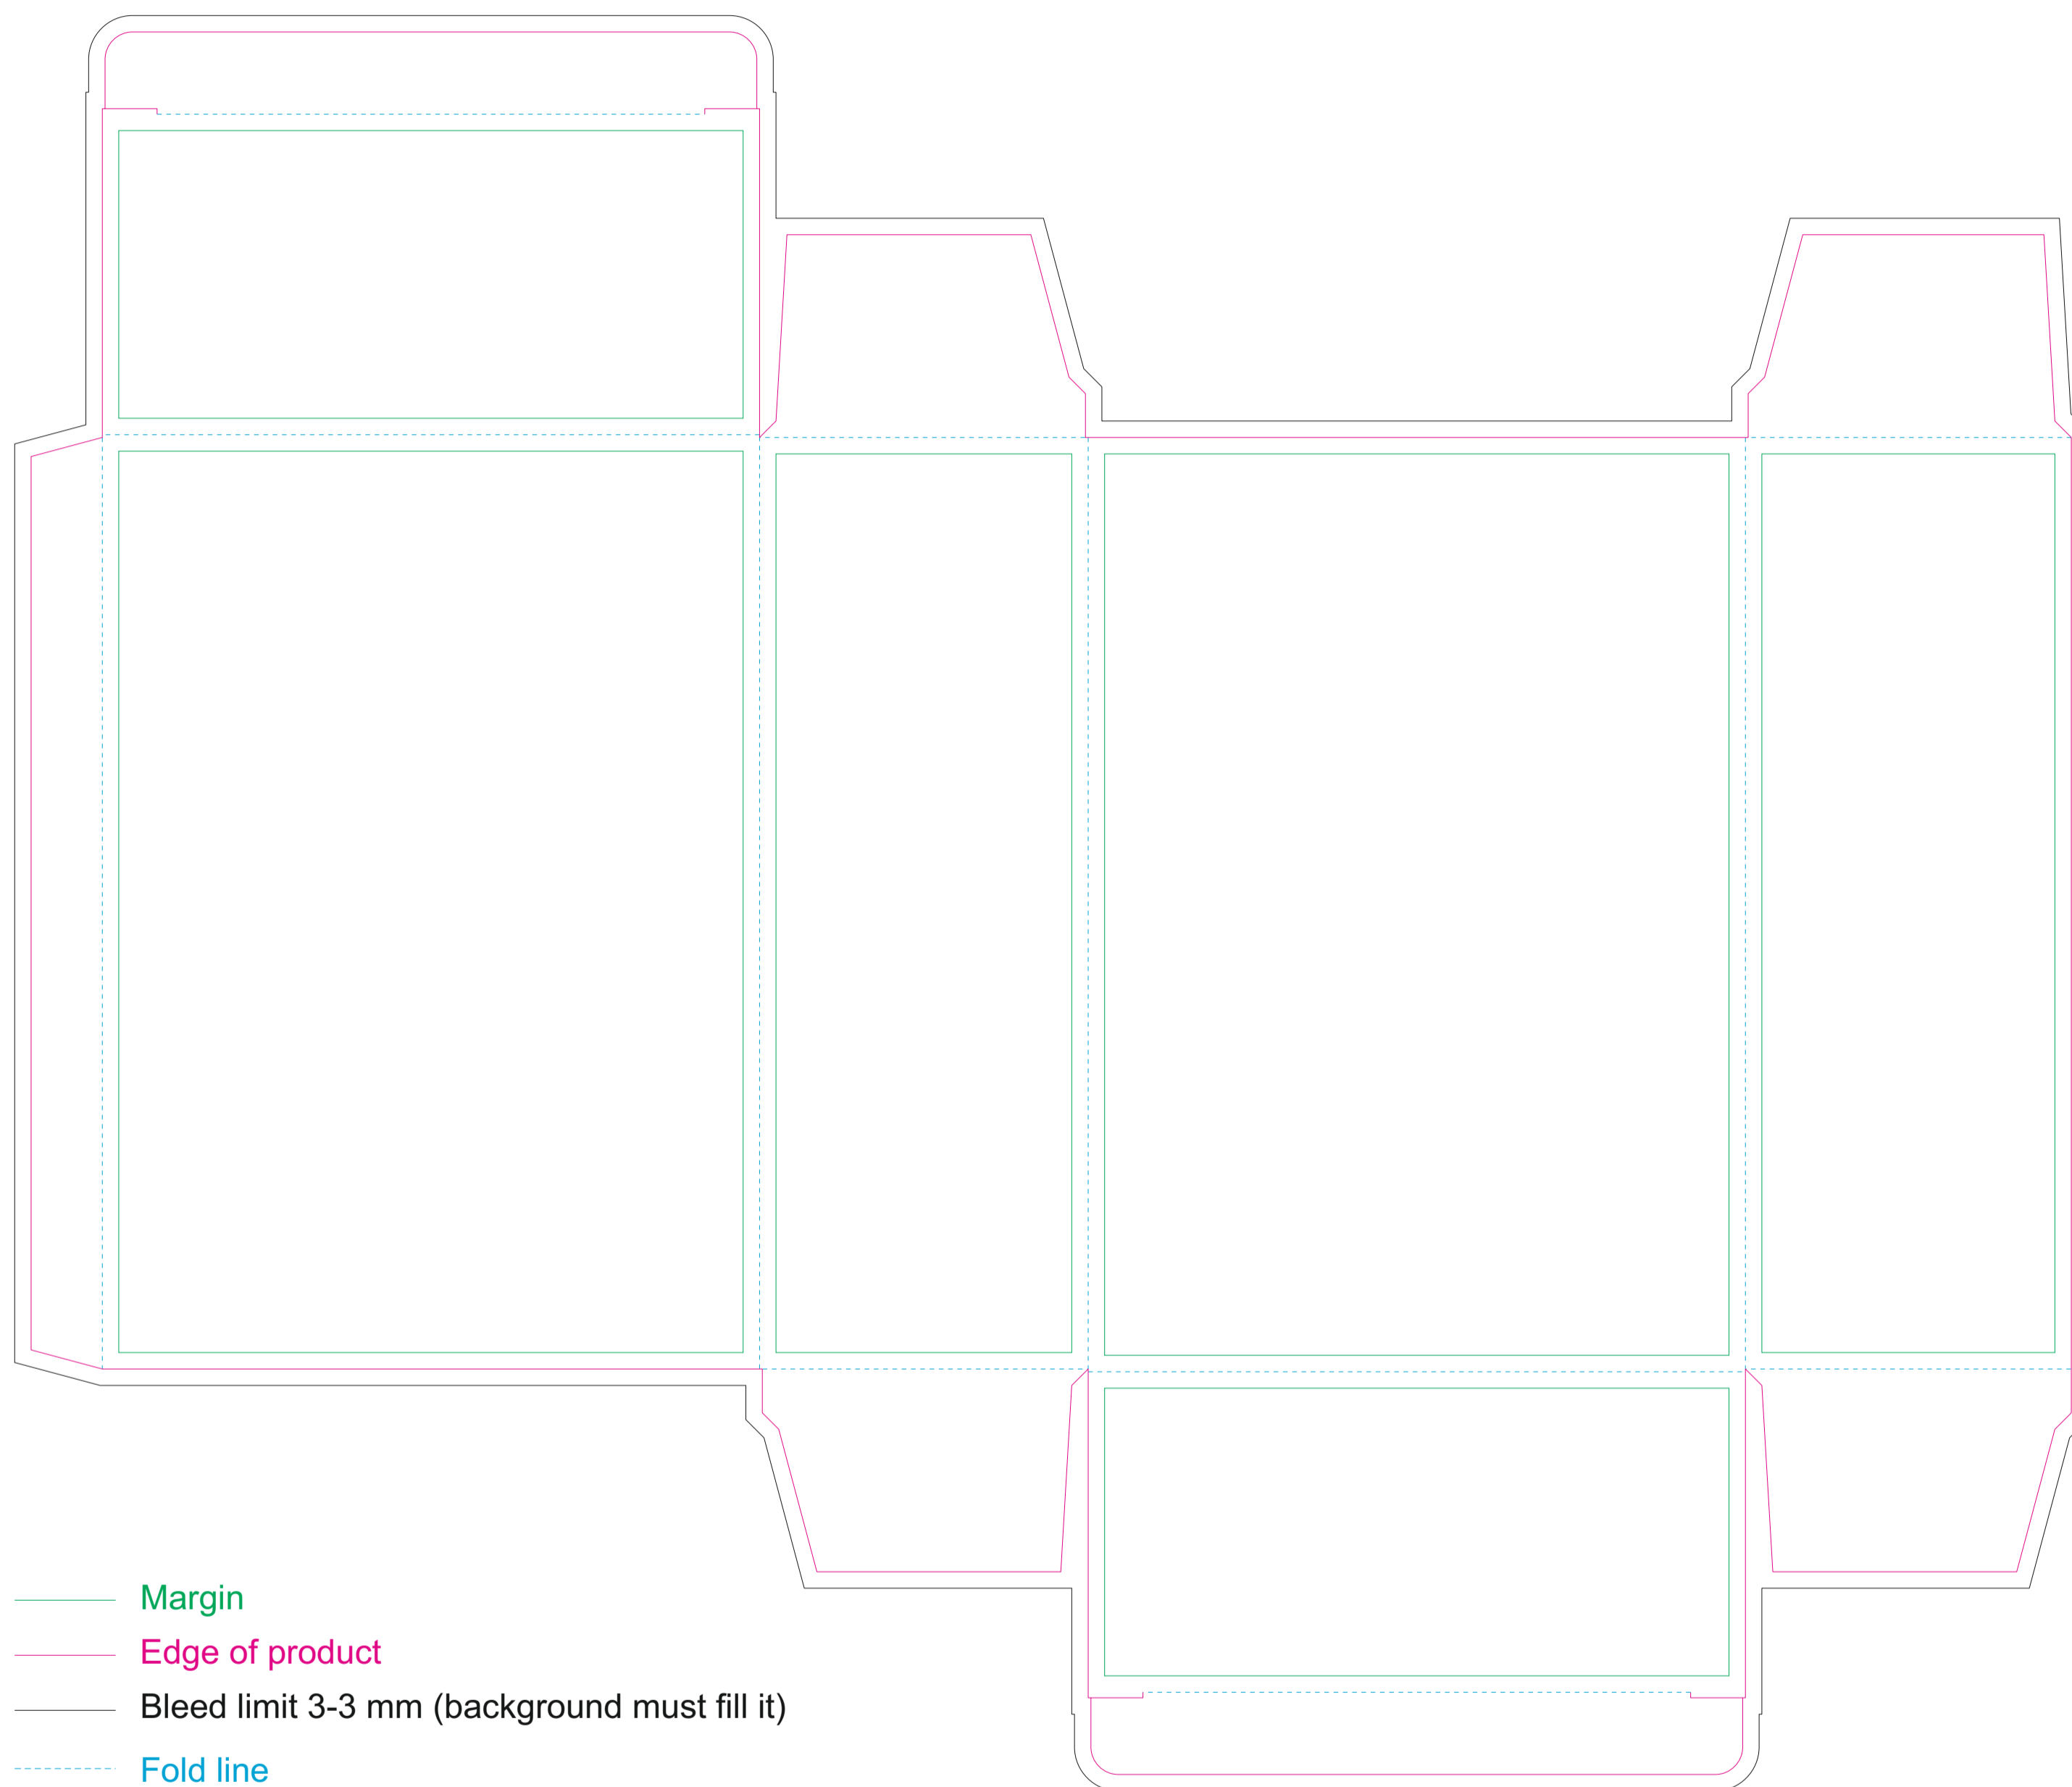

# Paperboard box

resolution: min. 300 DPI  
colours: CMYK  
formats: TIFF, PDF, EPS, AI, CDR

The green line indicates the area all non-background object-texts, logos, etc.  
The pink outline the maximum size of graphic visible on the product.  
The black line indicates the size of the required graphics including bleed.  
The blue line indicates the folding.