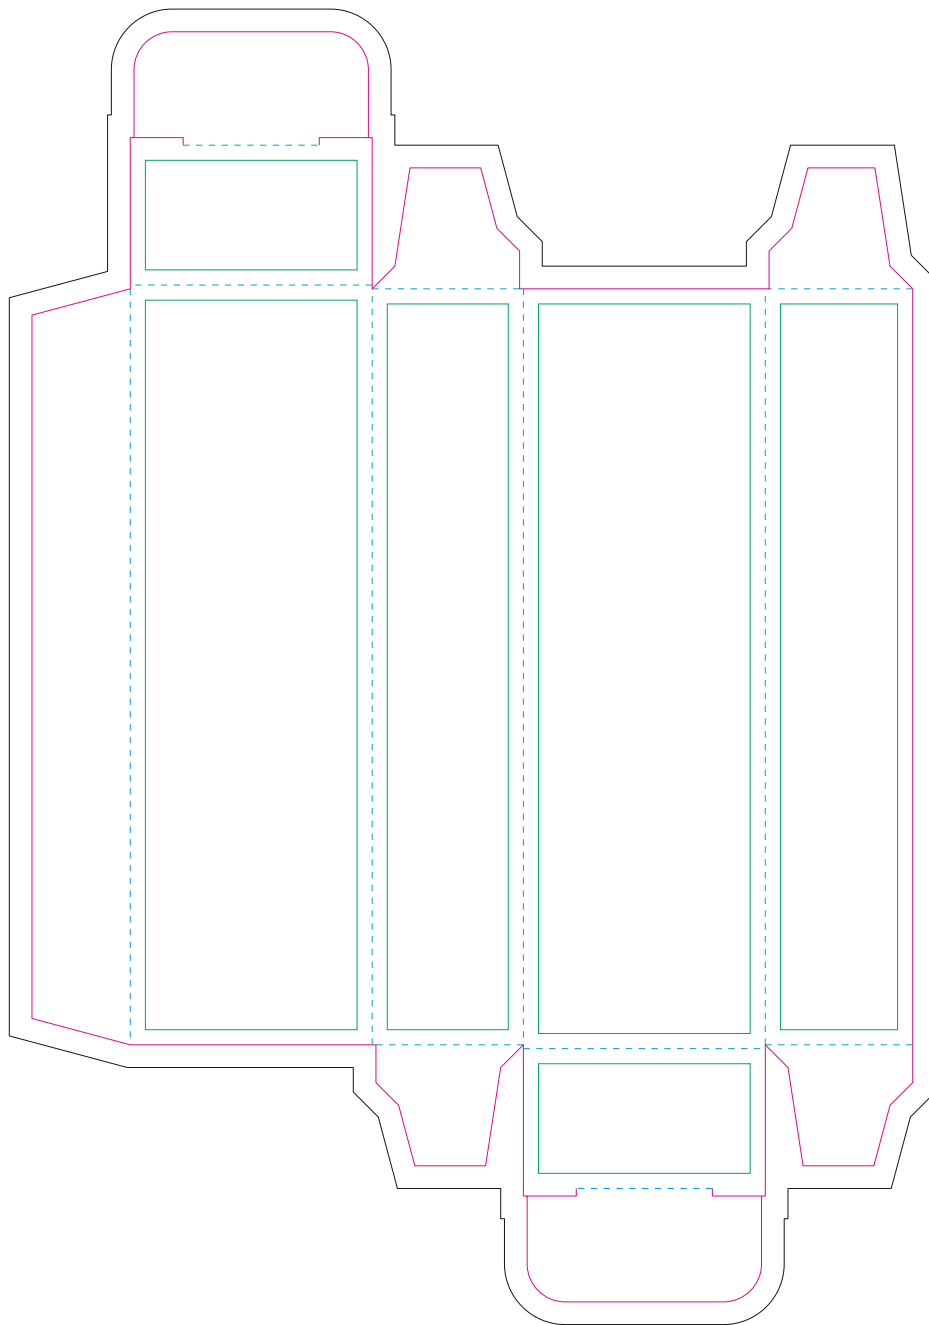

Paperboard box

- Margin
- Edge of product
- Bleed limit 3-3 mm (background must fill it)
- - - - - Fold line

resolution: min. 300 DPI
colours: CMYK
formats: TIFF, PDF, EPS, AI, CDR

The green line indicates the area all non-background object-texts, logos, etc.
The pink outline the maximum size of graphic visible on the product.
The black line indicates the size of the required graphics including bleed.
The blue line indicates the folding.