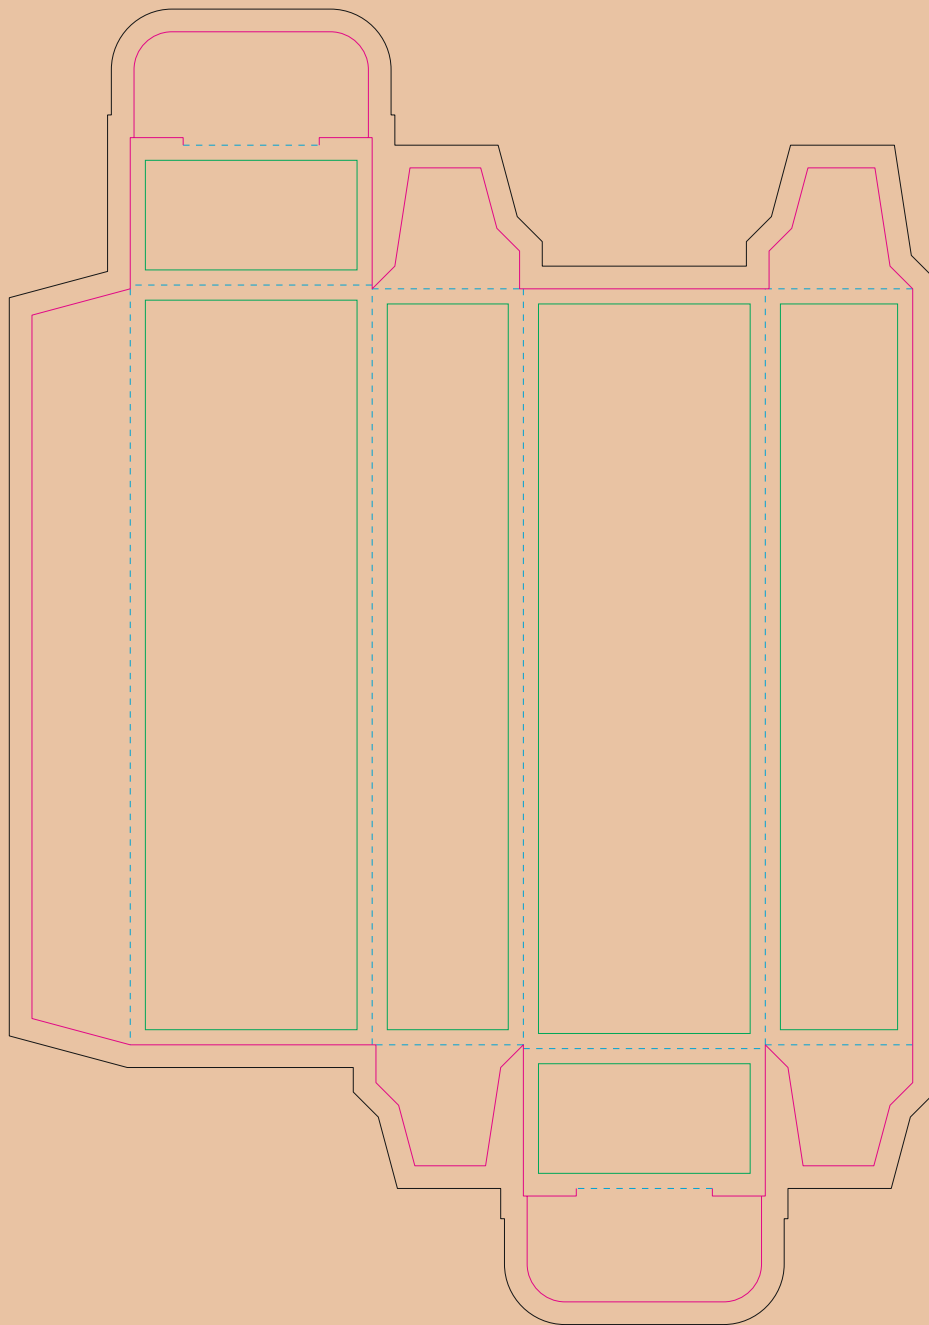

Kraft Paperboard box

- Margin
- Edge of product
- Bleed limit 3-3 mm (background must fill it)
- - - - - Fold line

resolution: min. 300 DPI
colours: CMYK
formats: TIFF, PDF, EPS, AI, CDR

The green line indicates the area all non-background object-texts, logos, etc.
The pink outline the maximum size of graphic visible on the product.
The black line indicates the size of the required graphics including bleed.
The blue line indicates the folding.