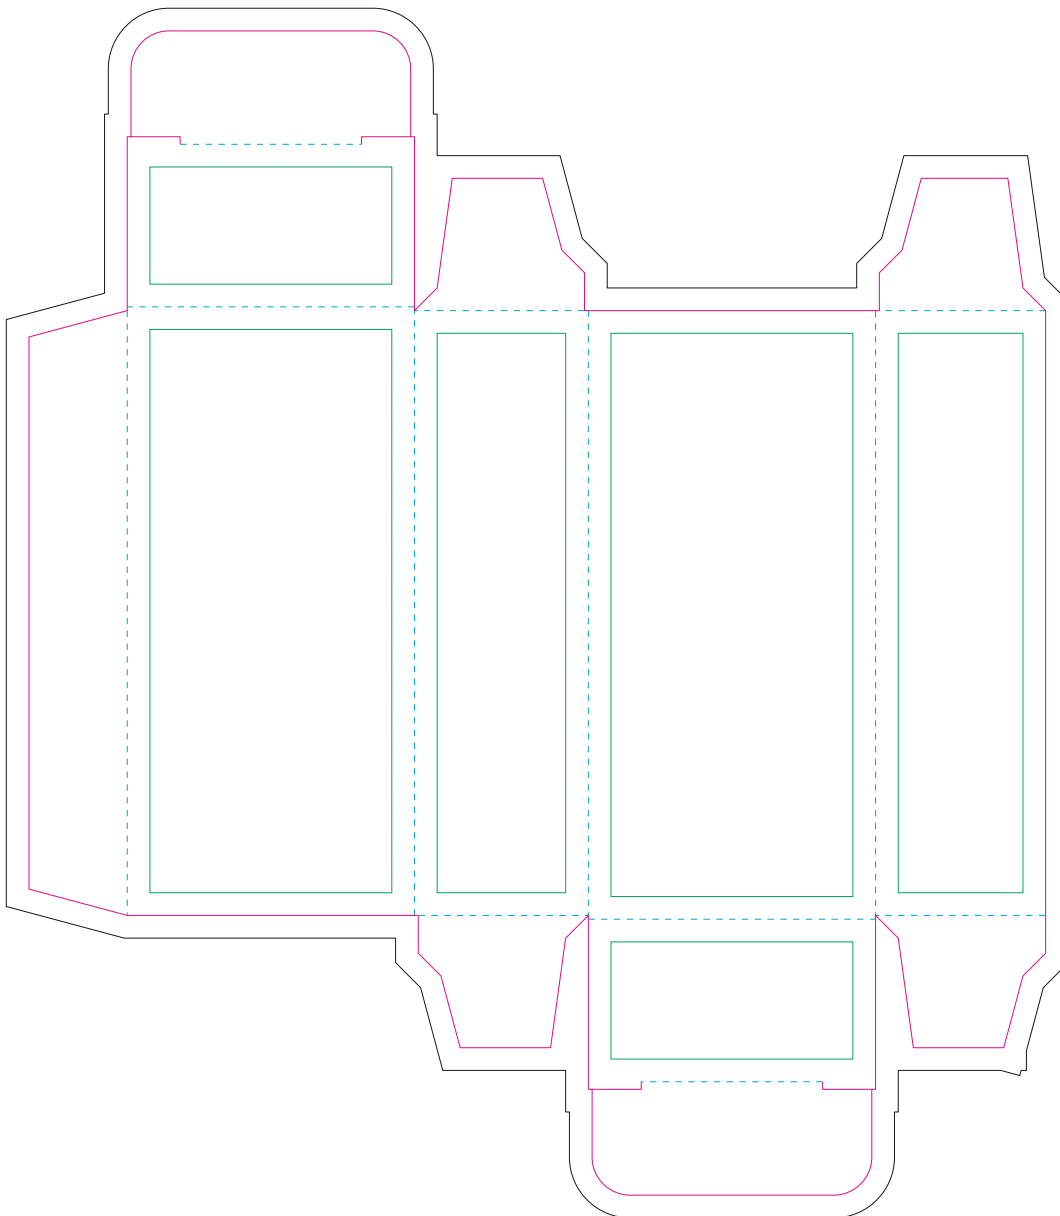

# Paperboard box

- Margin
- Edge of product
- Bleed limit 3-3 mm (background must fill it)
- - - - - Fold line

resolution: min. 300 DPI  
colours: CMYK  
formats: TIFF, PDF, EPS, AI, CDR

The green line indicates the area all non-background object-texts, logos, etc.  
The pink outline the maximum size of graphic visible on the product.  
The black line indicates the size of the required graphics including bleed.  
The blue line indicates the folding.