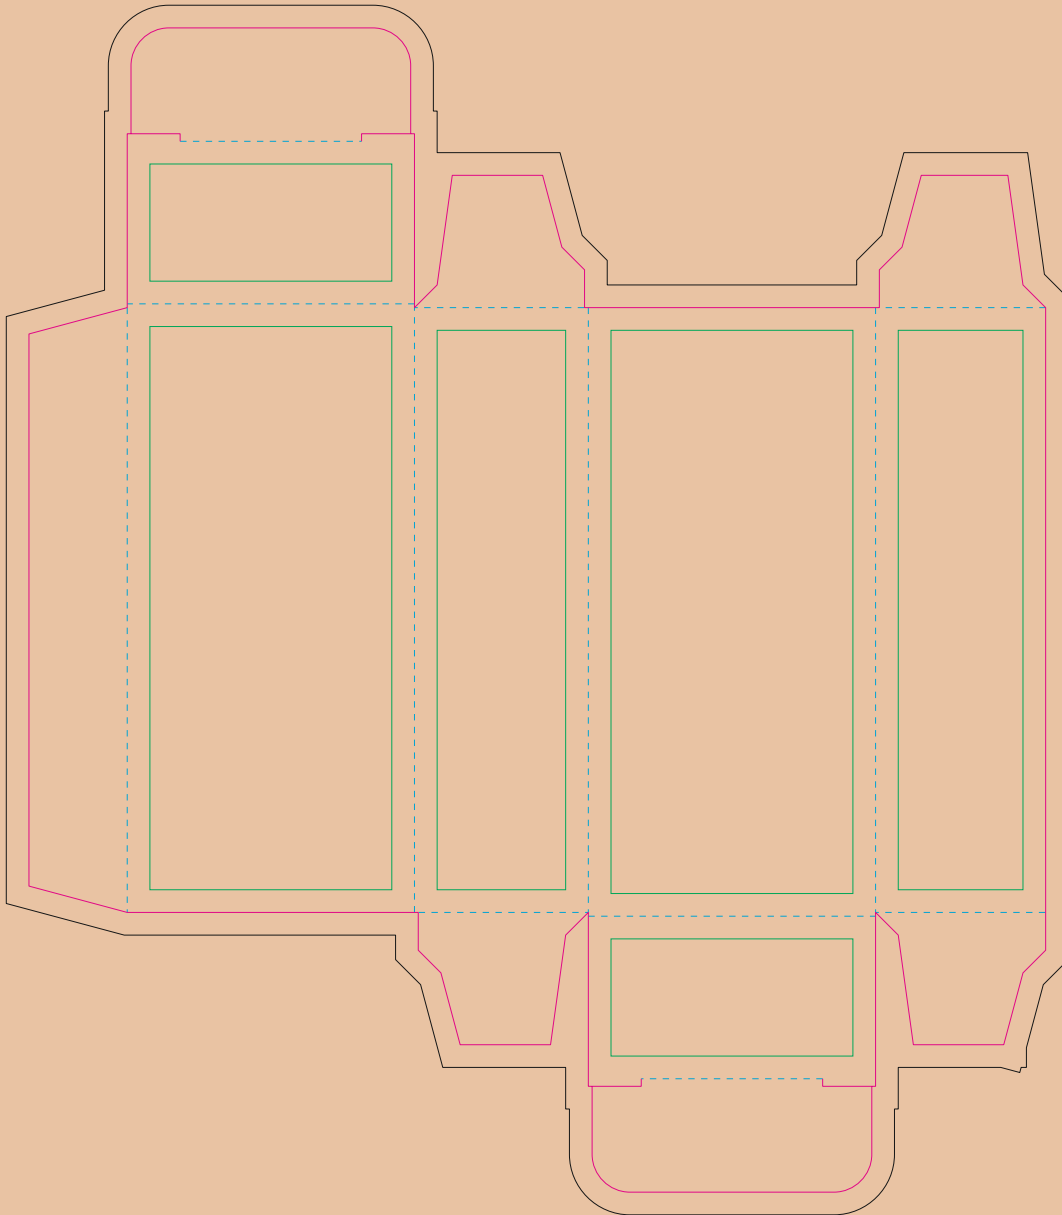

# Kraft Paperboard box

- Margin
- Edge of product
- Bleed limit 3-3 mm (background must fill it)
- - - - - Fold line

resolution: min. 300 DPI  
colours: CMYK  
formats: TIFF, PDF, EPS, AI, CDR

The green line indicates the area all non-background object-texts, logos, etc.  
The pink outline the maximum size of graphic visible on the product.  
The black line indicates the size of the required graphics including bleed.  
The blue line indicates the folding.