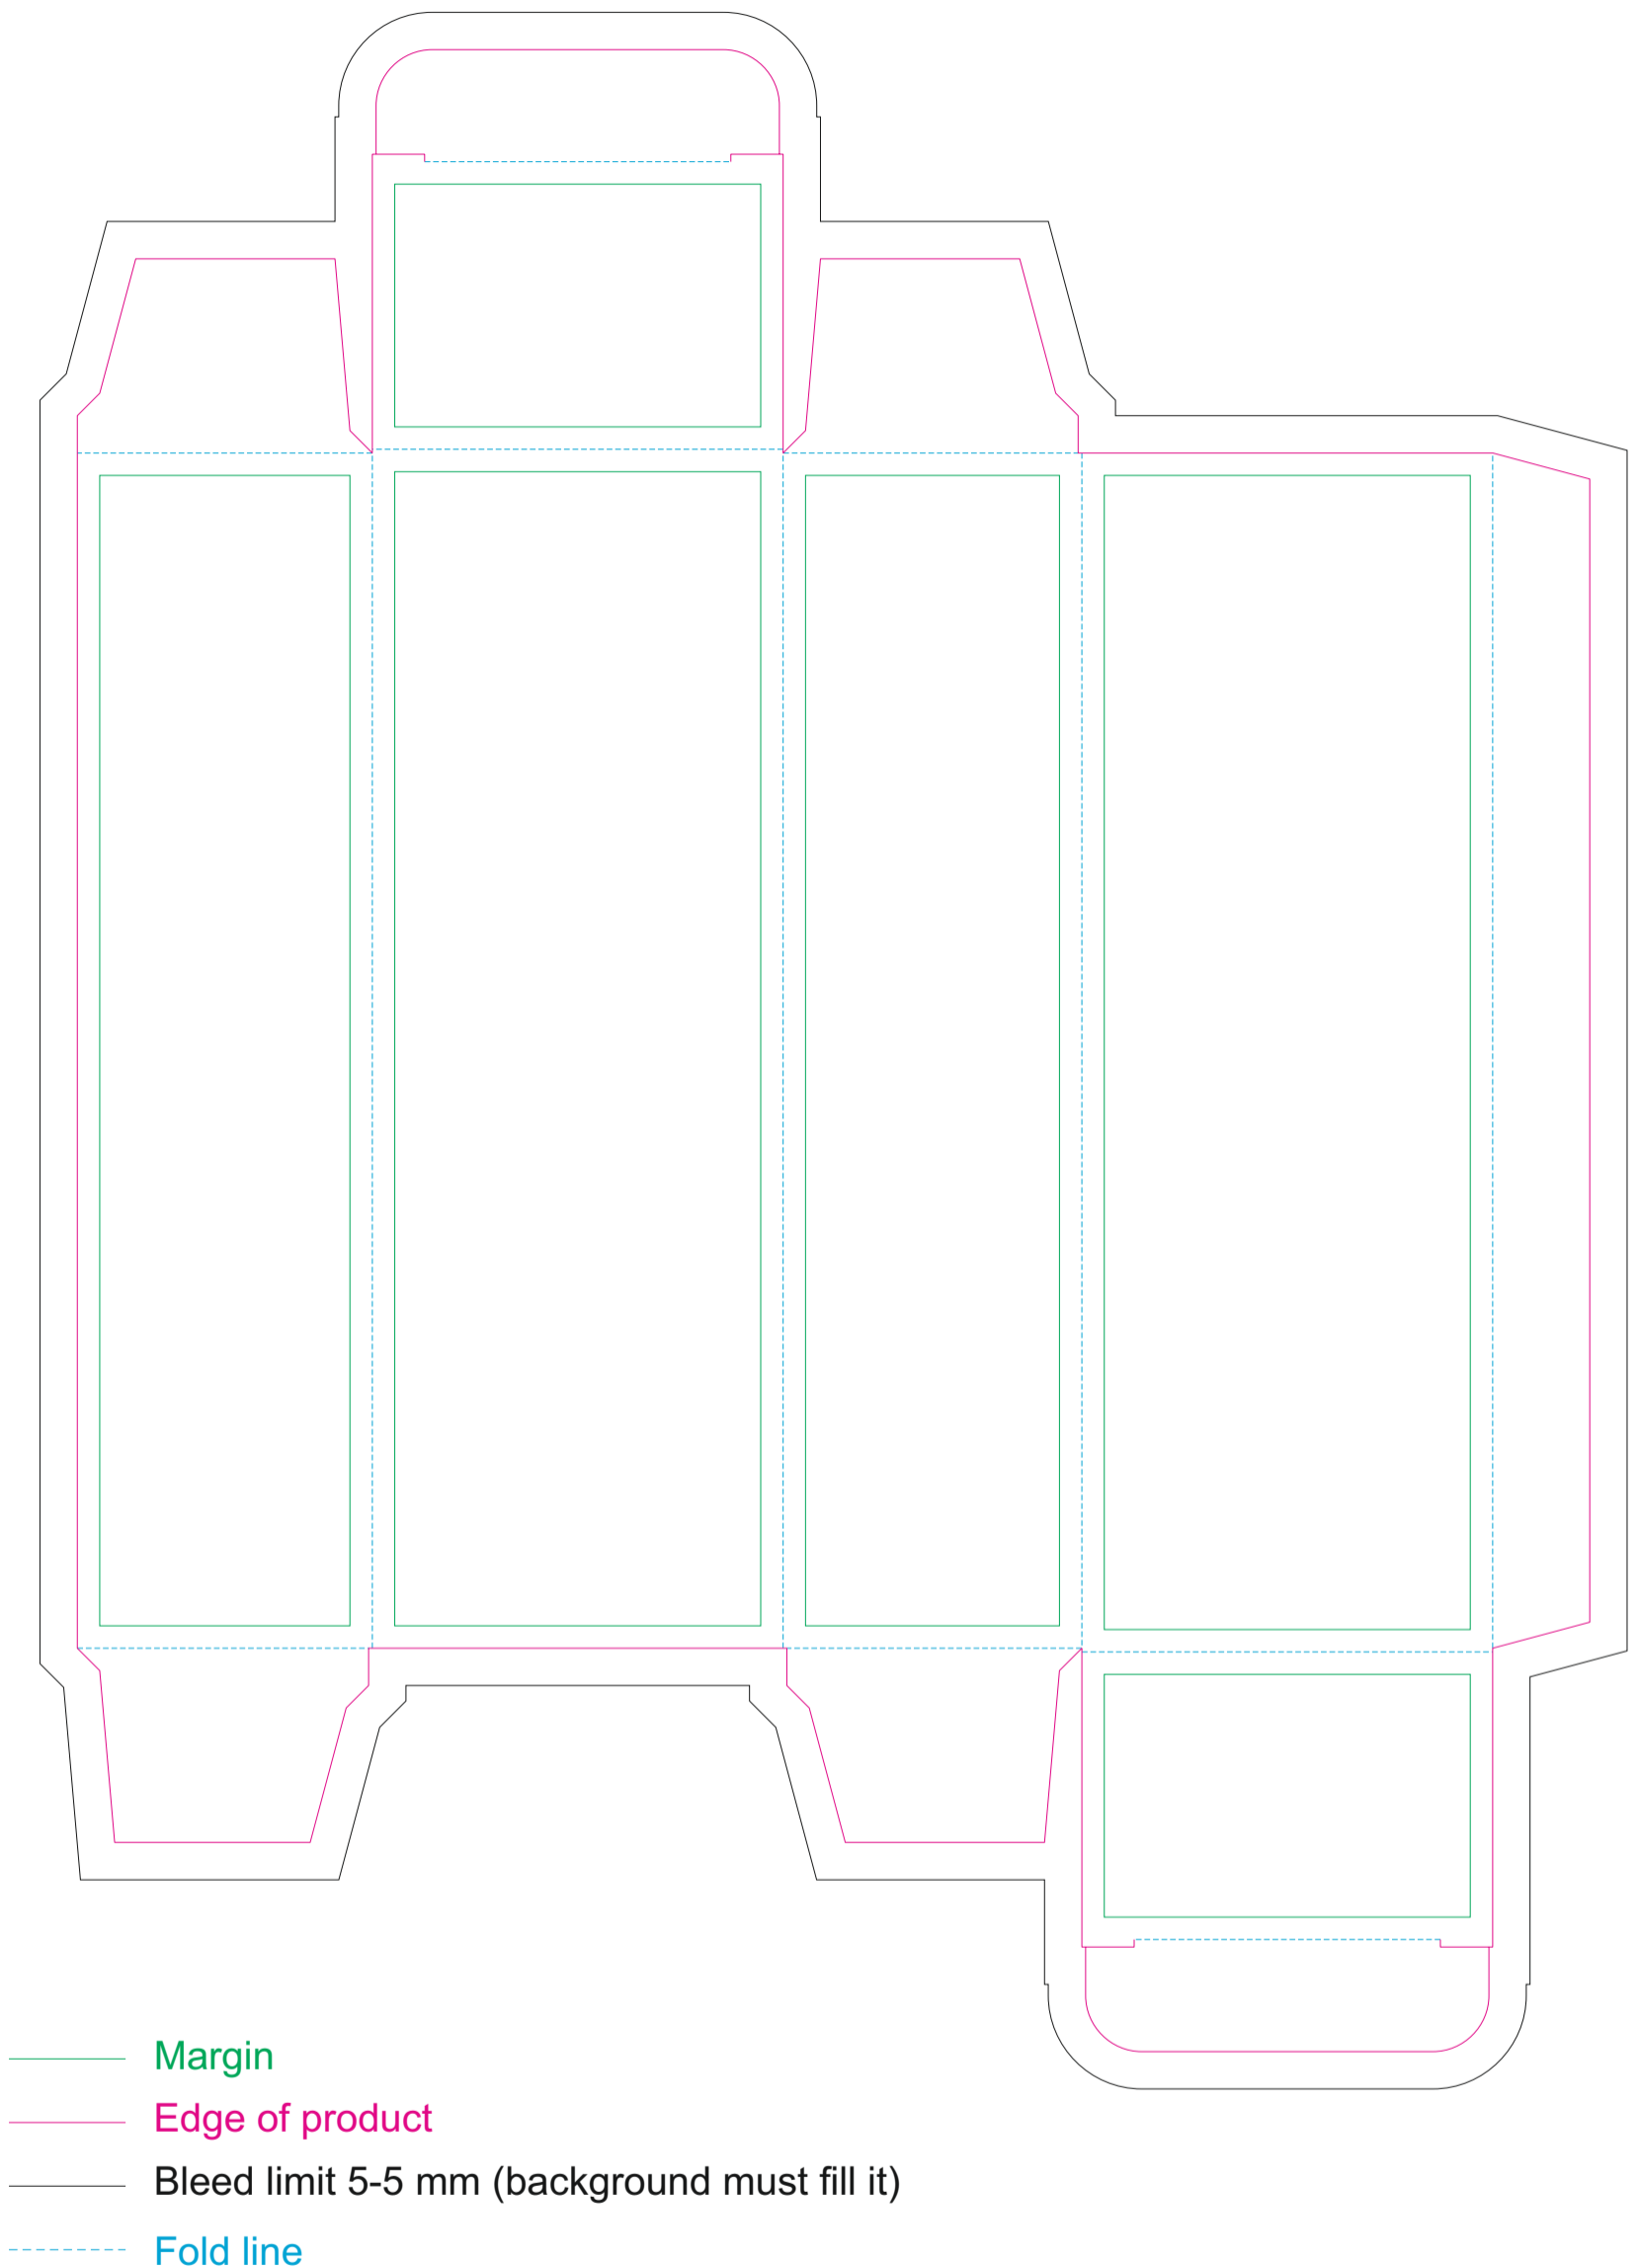

# Paperboard box

resolution: min. 300 DPI  
colours: CMYK  
formats: TIFF, PDF, EPS, AI, CDR

The green line indicates the area all non-background object-texts, logos, etc.  
The pink outline the maximum size of graphic visible on the product.  
The black line indicates the size of the required graphics including bleed.  
The blue line indicates the folding.