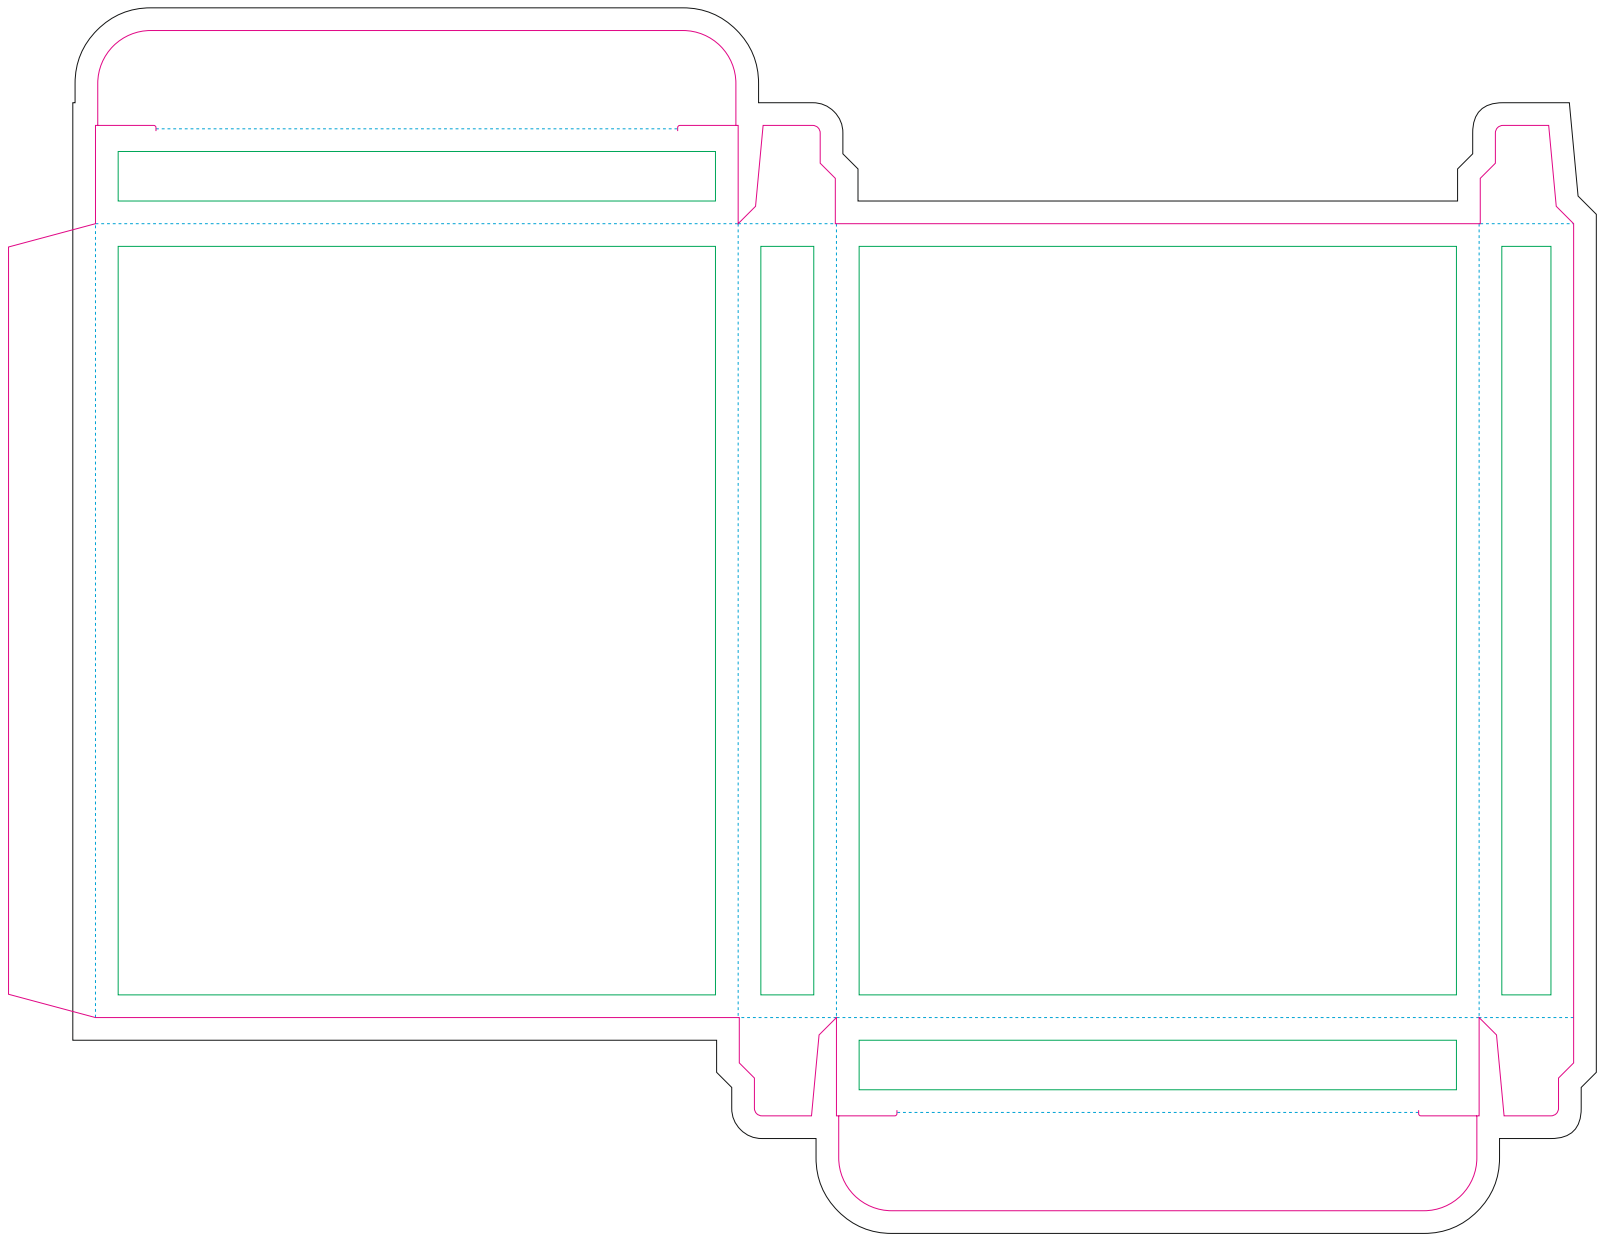

# Paper box

- Margin
- Edge of product
- Bleed limit 3-3 mm (background must fill it)
- - - - - Fold line

resolution: min. 300 DPI  
colours: CMYK  
formats: TIFF, PDF, EPS, AI, CDR

The green line indicates the area all non-background object-texts, logos, etc.  
The pink outline the maximum size of graphic visible on the product.  
The black line indicates the size of the required graphics including bleed.  
The blue line indicates the folding.