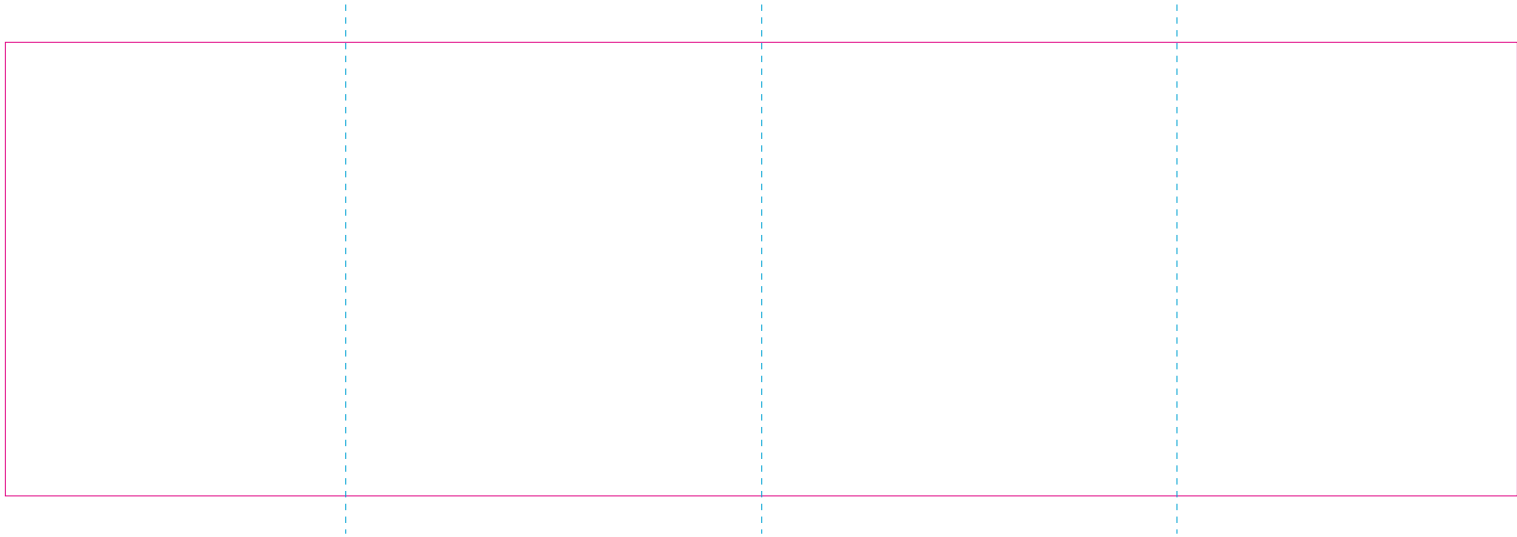

RS

—— Edge of graphics

- - - - centerlines

file format: vector

colours: in one color

formats: PDF, EPS, AI, CDR

The pink outline the maximum size of graphic visible on the product.

The blue dash line indicates the center line of the left, right and middle side of object.