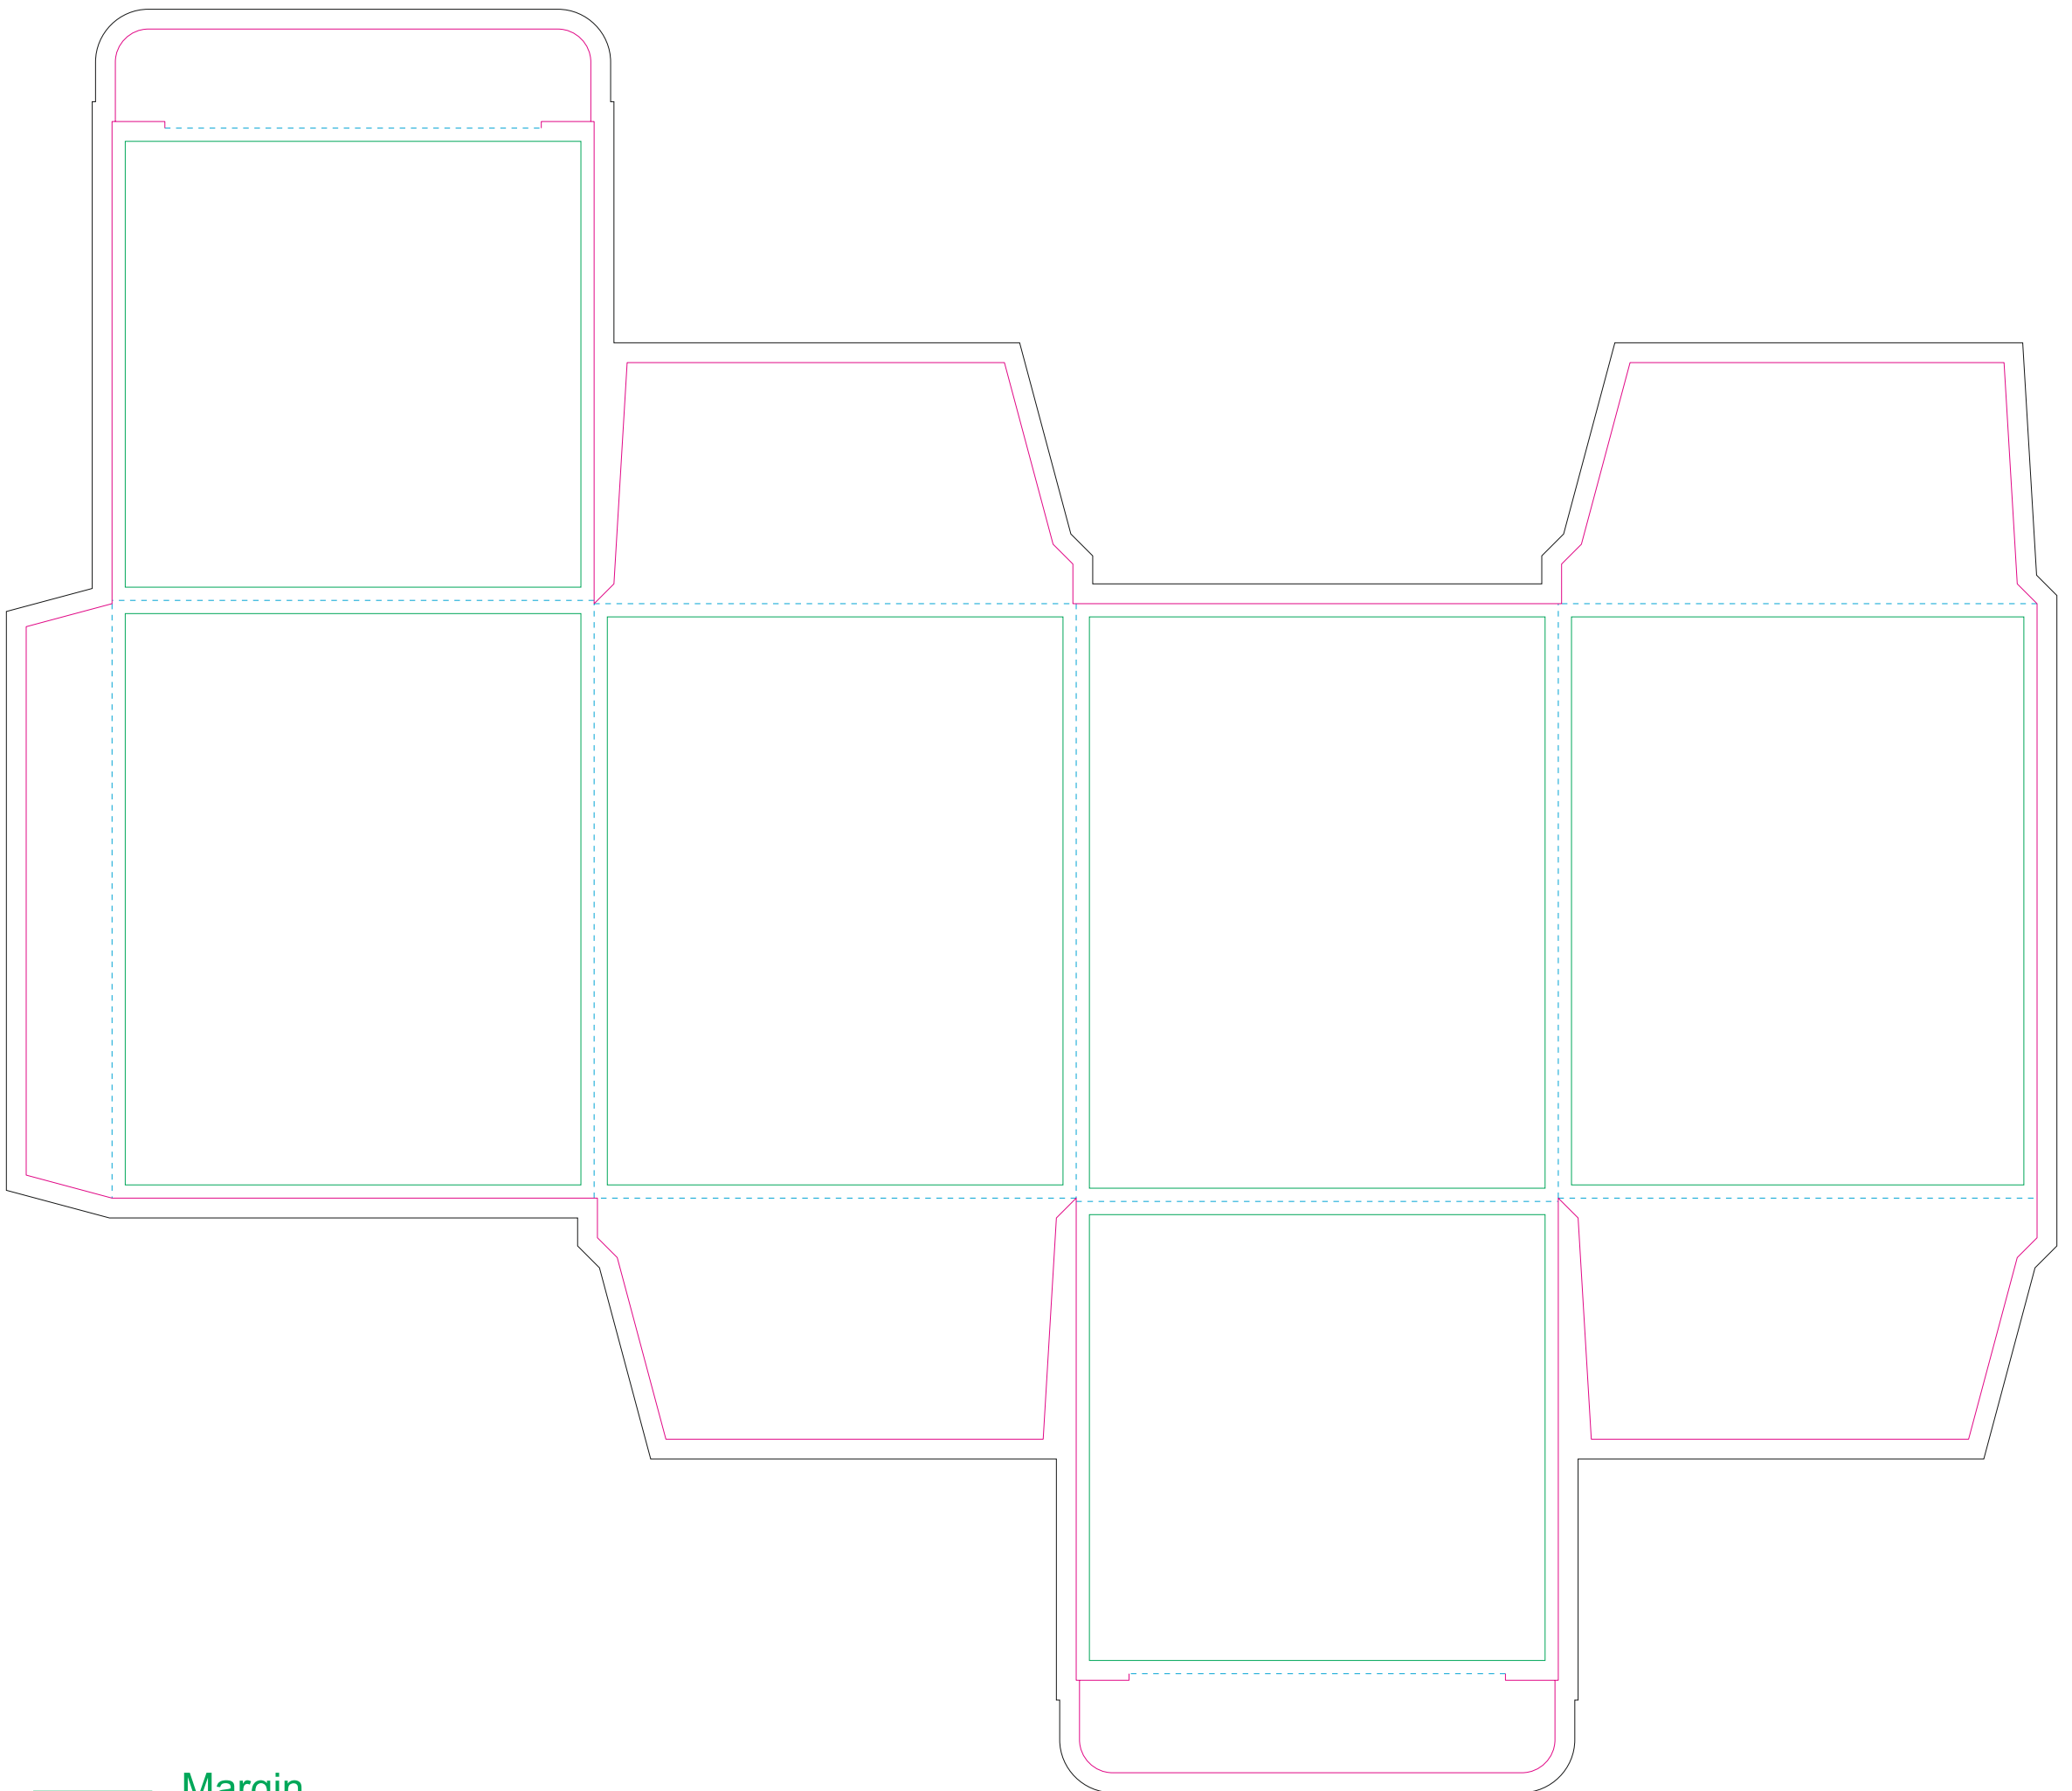

Paperboard box

- Margin
- Edge of product
- Bleed limit 3-3 mm (background must fill it)
- - - - - Fold line

resolution: min. 300 DPI
colours: CMYK
formats: TIFF, PDF, EPS, AI, CDR

The green line indicates the area all non-background object-texts, logos, etc.
The pink outline the maximum size of graphic visible on the product.
The black line indicates the size of the required graphics including bleed.
The blue line indicates the folding.