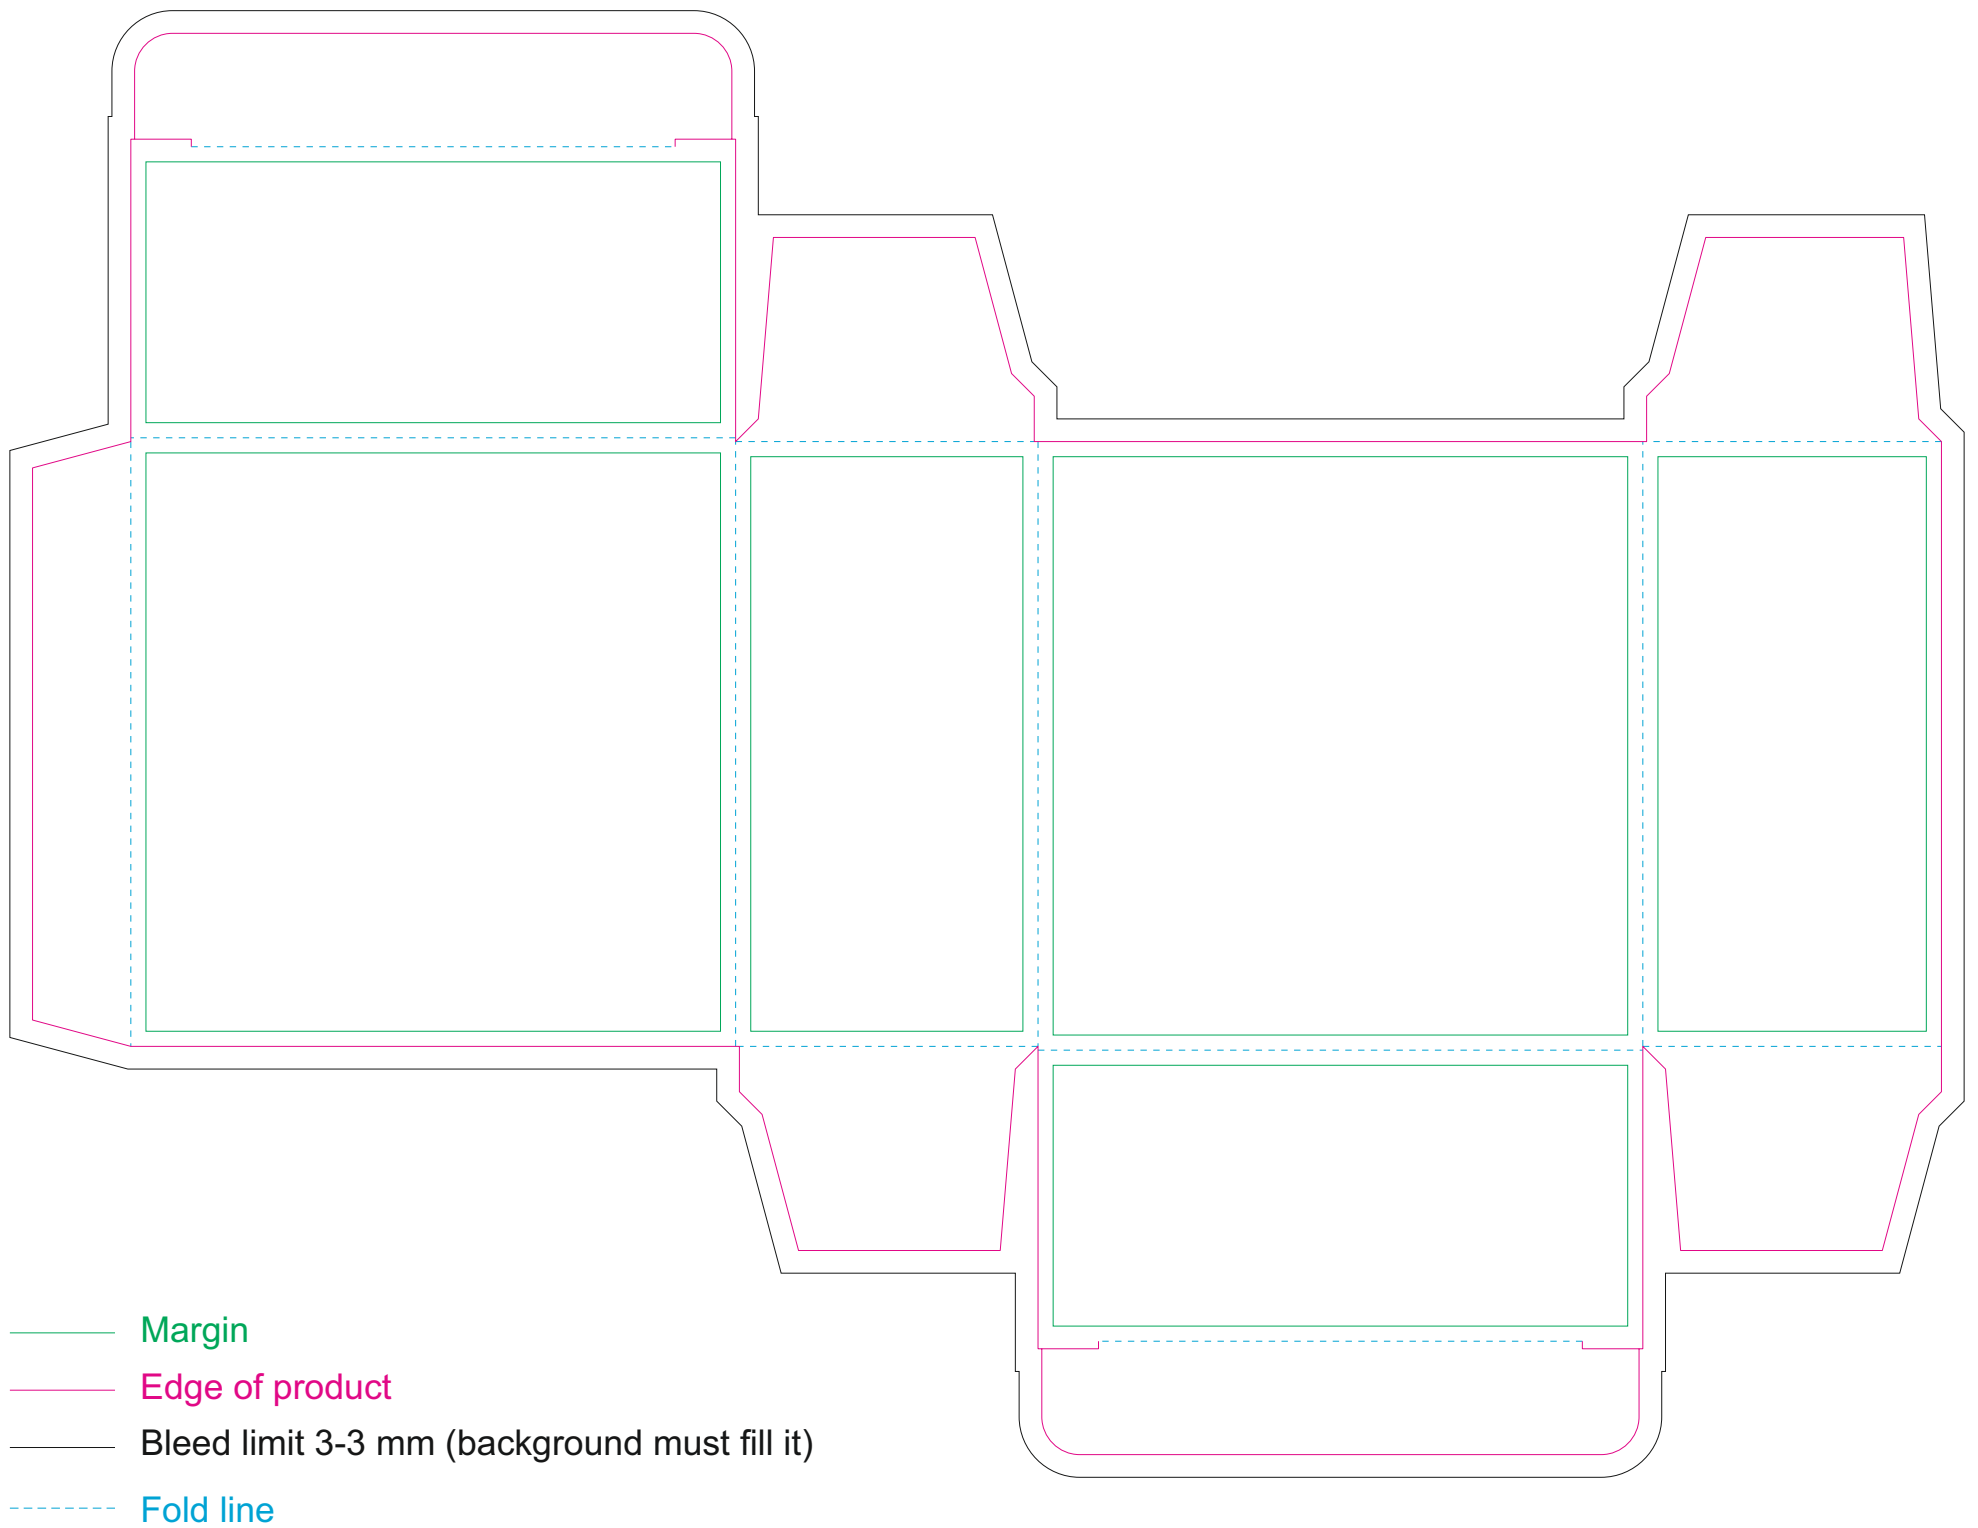

## Paperboard box

resolution: min. 300 DPI  
colours: CMYK  
formats: TIFF, PDF, EPS, AI, CDR

The green line indicates the area all non-background object-texts, logos, etc.  
The pink outline the maximum size of graphic visible on the product.  
The black line indicates the size of the required graphics including bleed.  
The blue line indicates the folding.