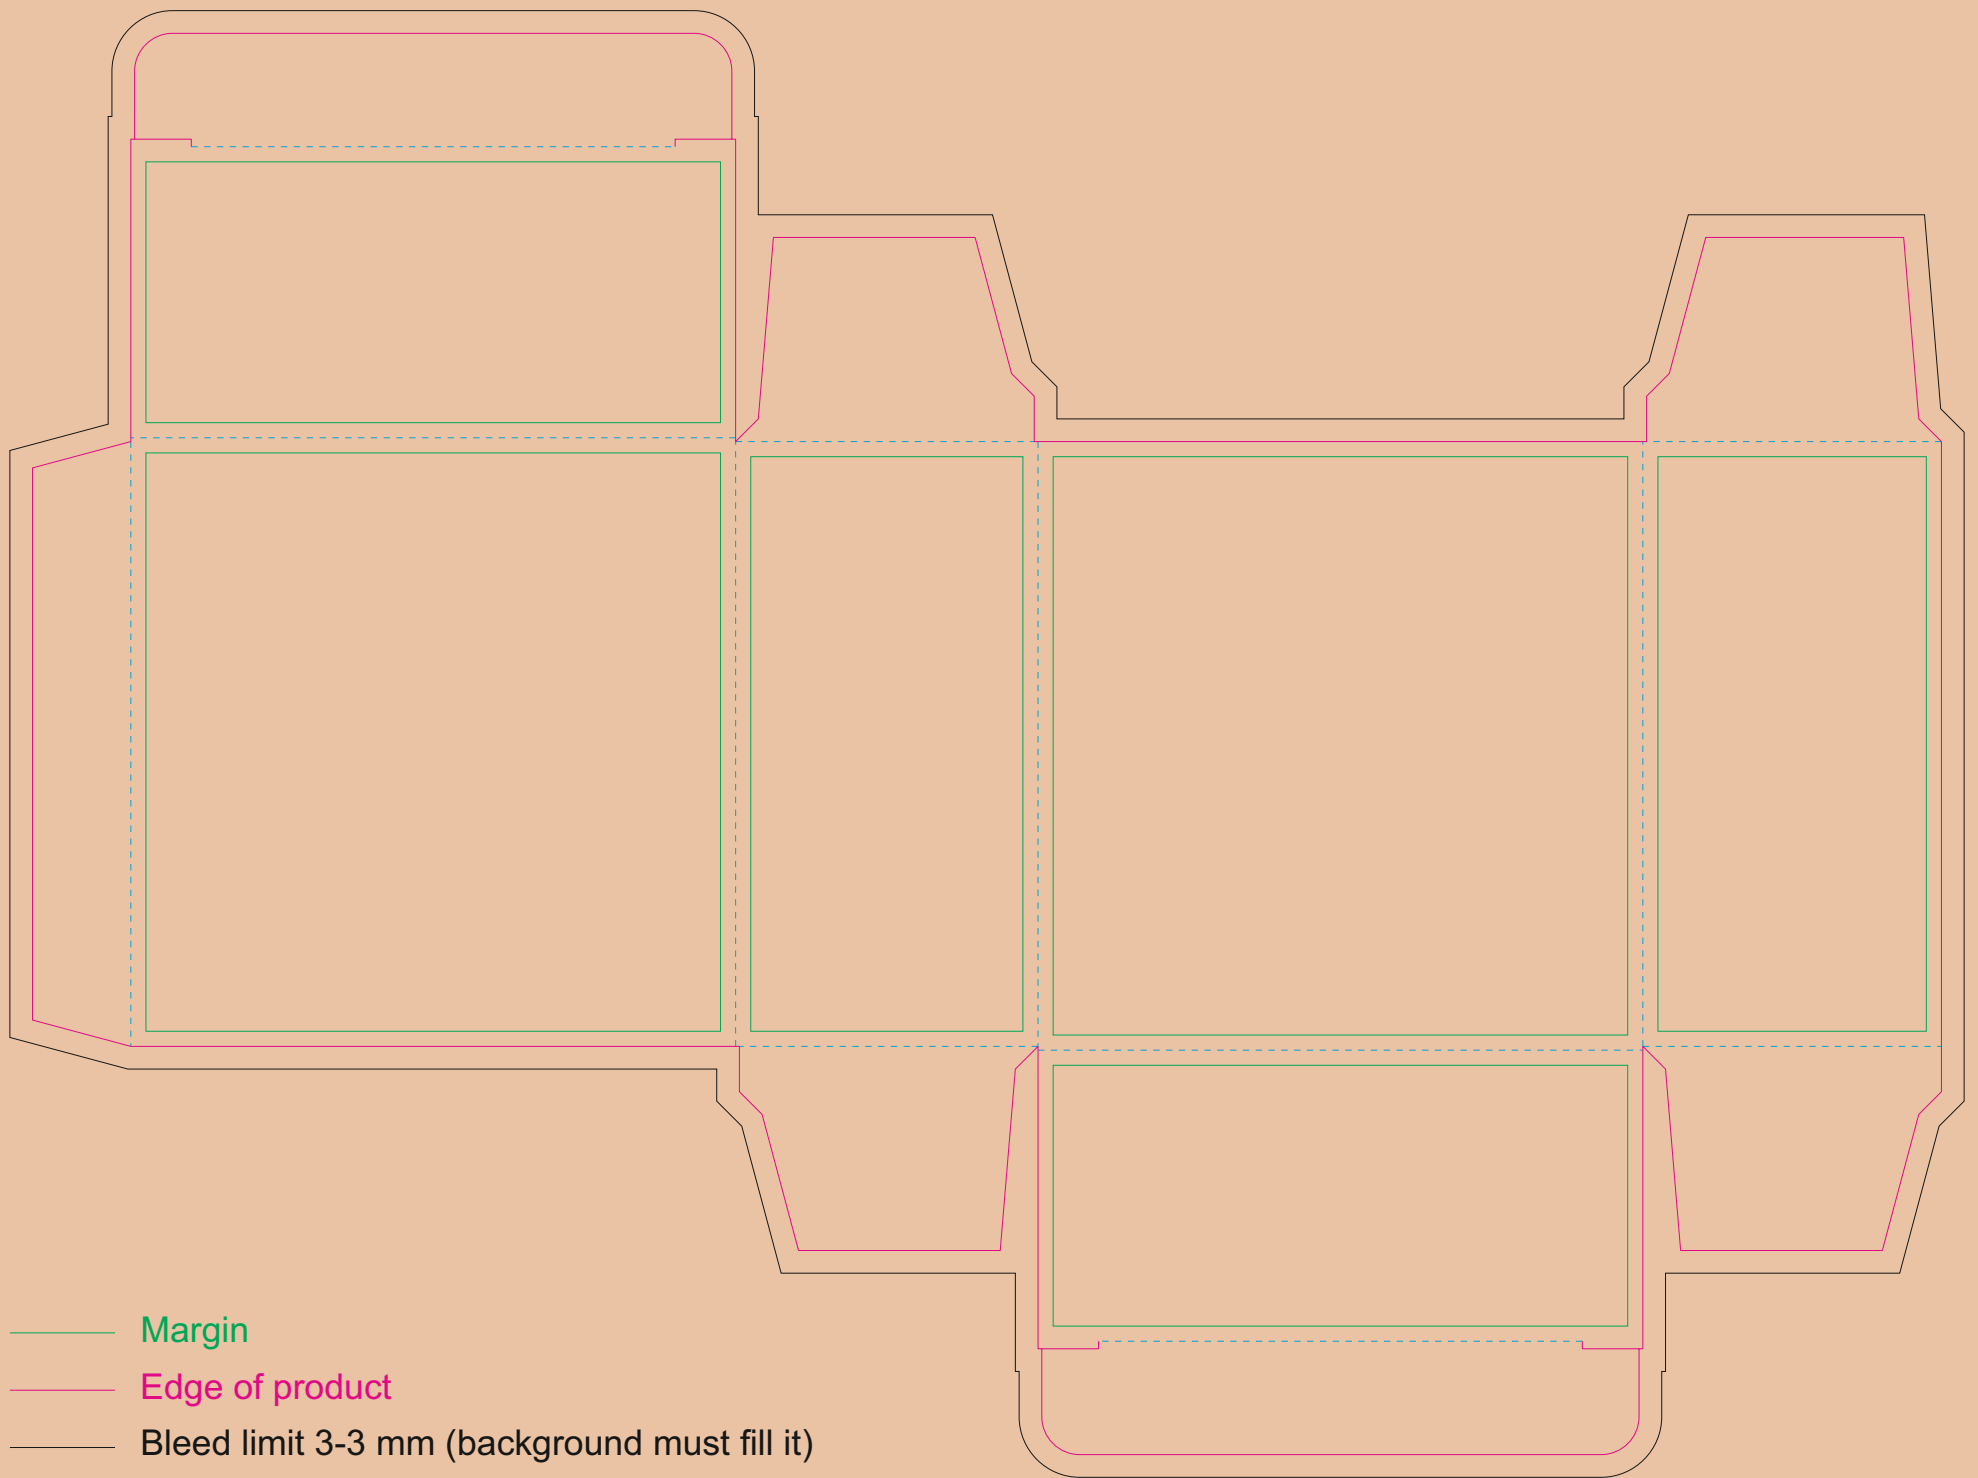

# Kraft Paperboard box

- Margin
- Edge of product
- Bleed limit 3-3 mm (background must fill it)
- - - - - Fold line

resolution: min. 300 DPI  
colours: CMYK  
formats: TIFF, PDF, EPS, AI, CDR

The green line indicates the area all non-background object-texts, logos, etc.  
The pink outline the maximum size of graphic visible on the product.  
The black line indicates the size of the required graphics including bleed.  
The blue line indicates the folding.