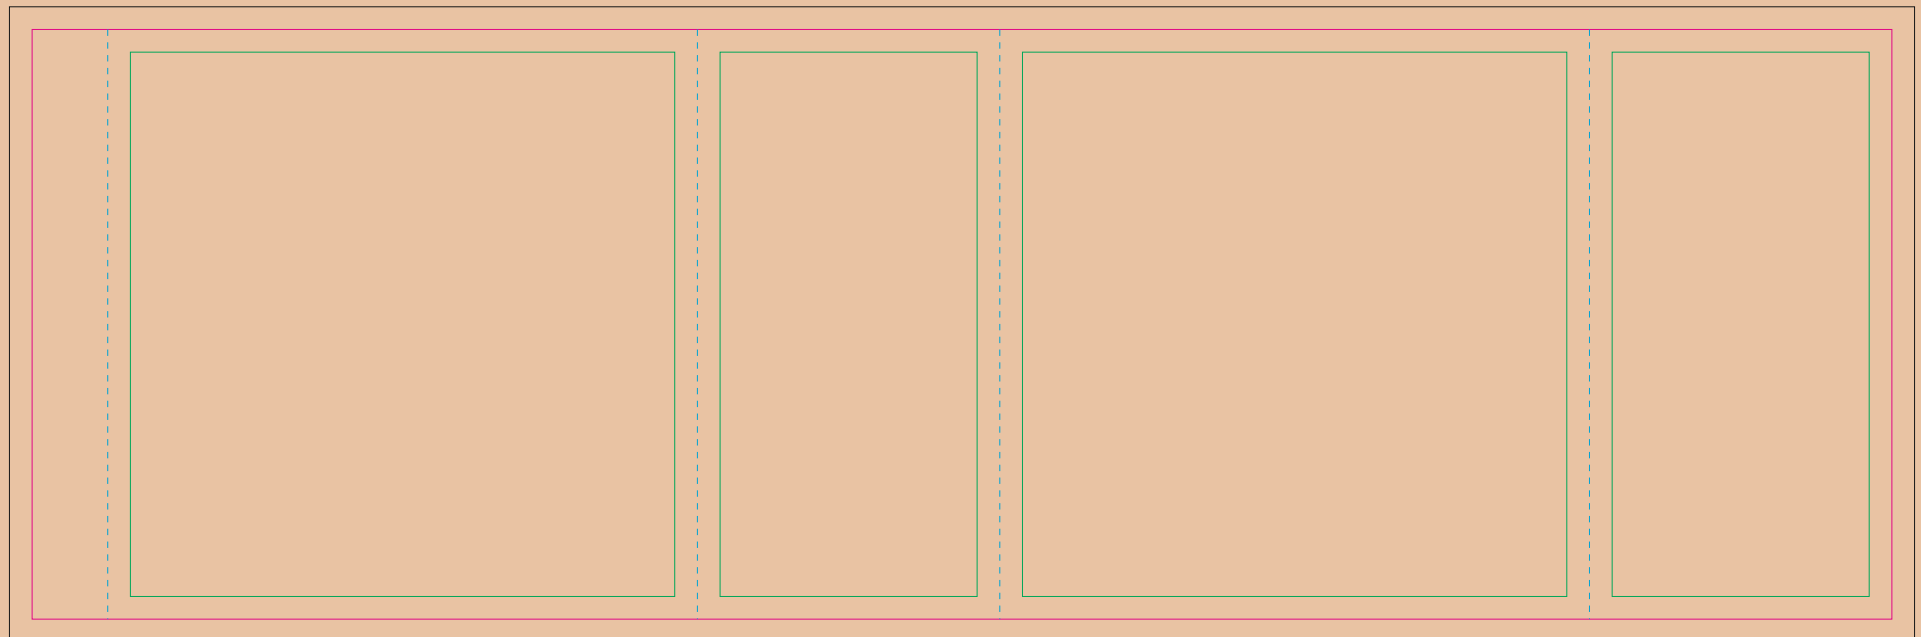

Kraft paper sleeve

The size of the paper sleeve is for reference only as product packaging size may vary.

BACK

FRONT

- Margin
- Edge of product
- Bleed limit 3-3 mm (background must fill it)
- - - - - Fold line

resolution: min. 300 DPI
colours: CMYK
formats: TIFF, PDF, EPS, AI, CDR

The green line indicates the area all non-background object-texts, logos, etc.
The pink outline the maximum size of graphic visible on the product.
The black line indicates the size of the required graphics including bleed.
The blue line indicates the folding.