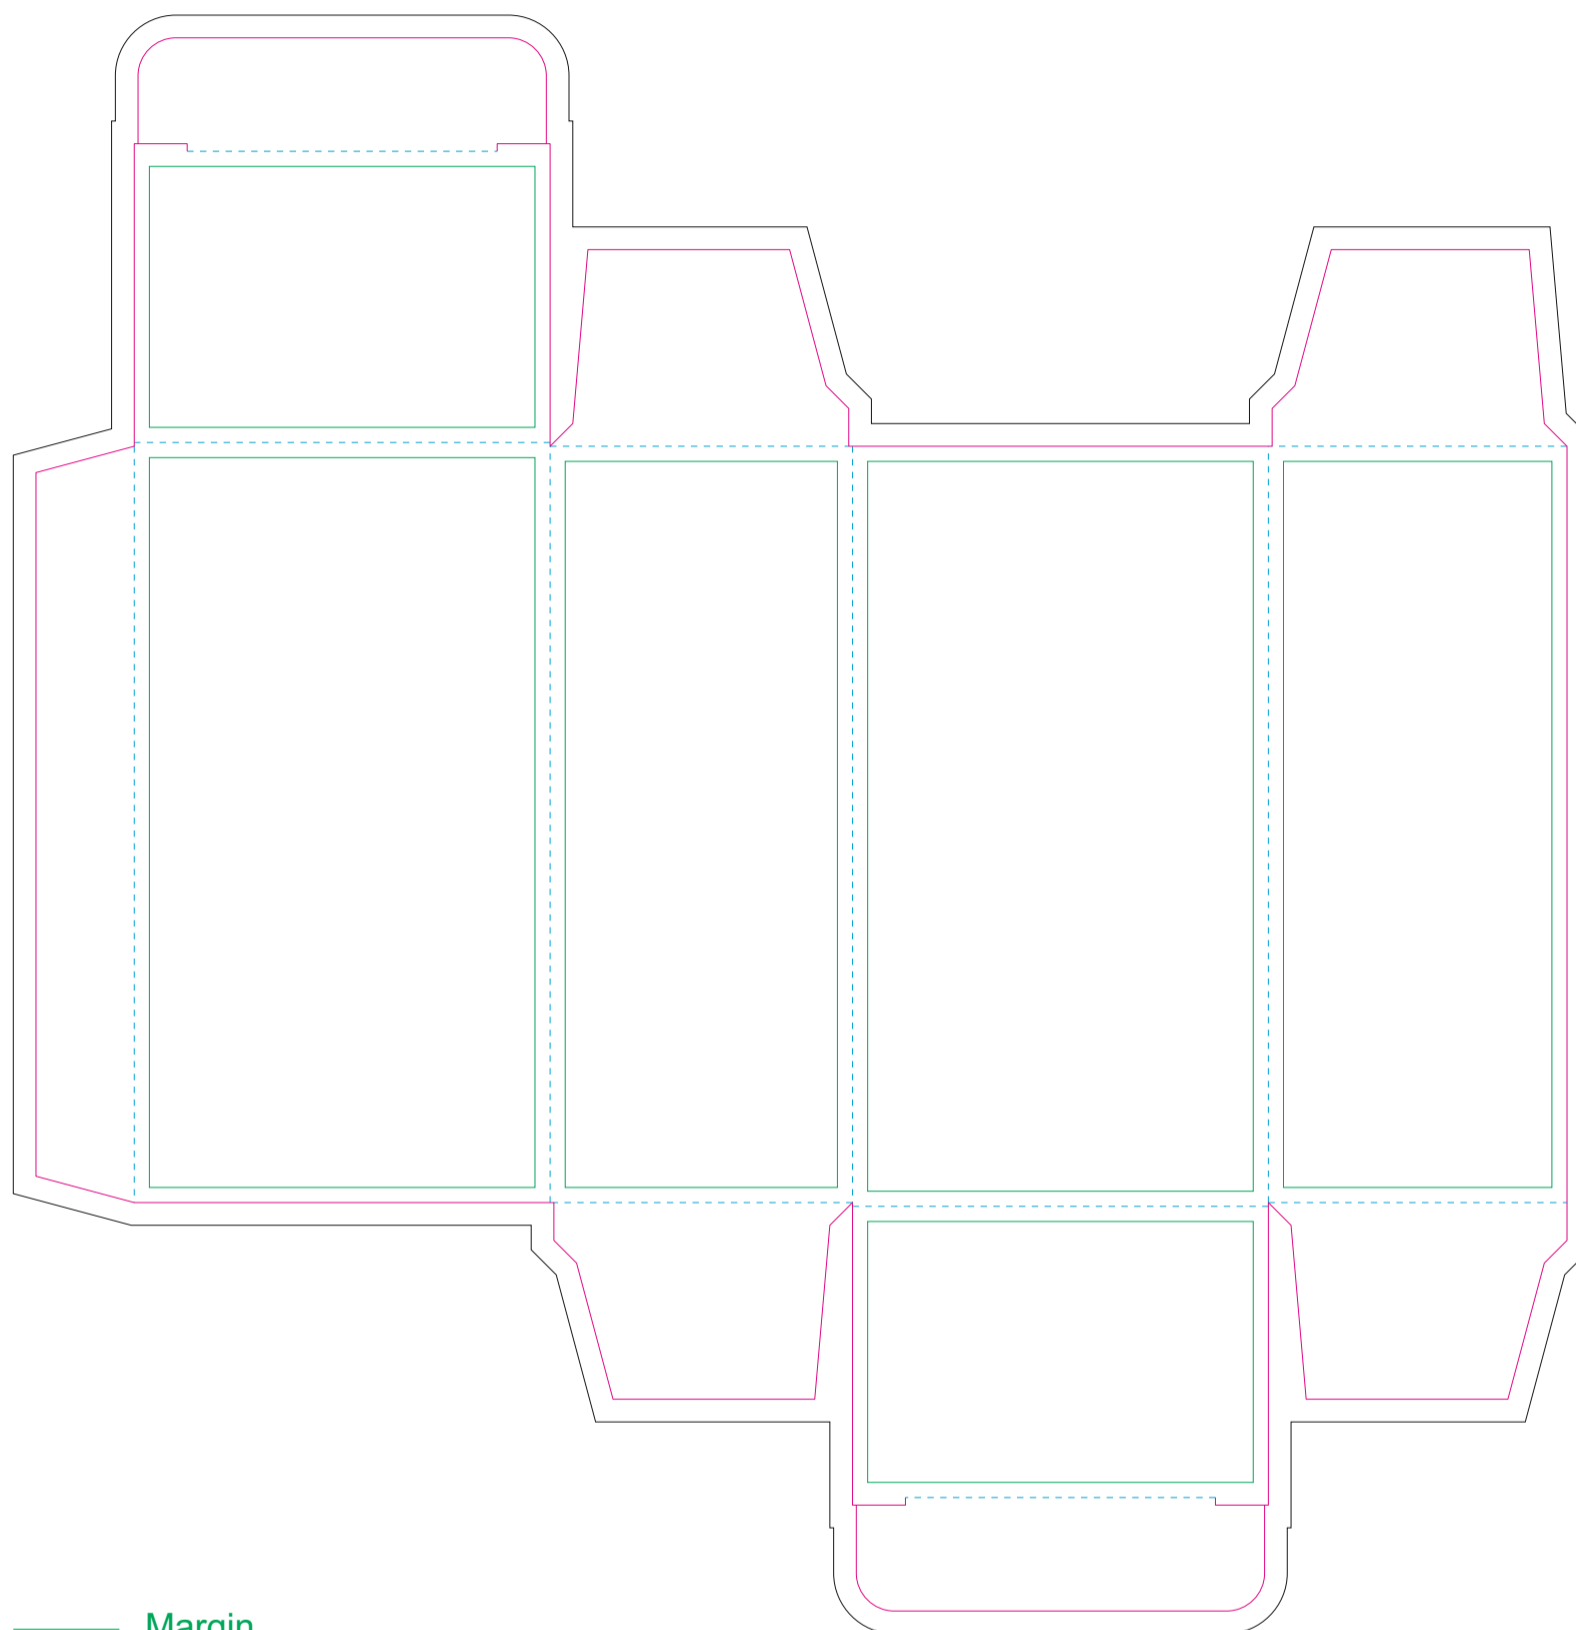

Paperboard box

- Margin
- Edge of product
- Bleed limit 3-3 mm (background must fill it)
- - - - - Fold line

resolution: min. 300 DPI
colours: CMYK
formats: TIFF, PDF, EPS, AI, CDR

The green line indicates the area all non-background object-texts, logos, etc.
The pink outline the maximum size of graphic visible on the product.
The black line indicates the size of the required graphics including bleed.
The blue line indicates the folding.